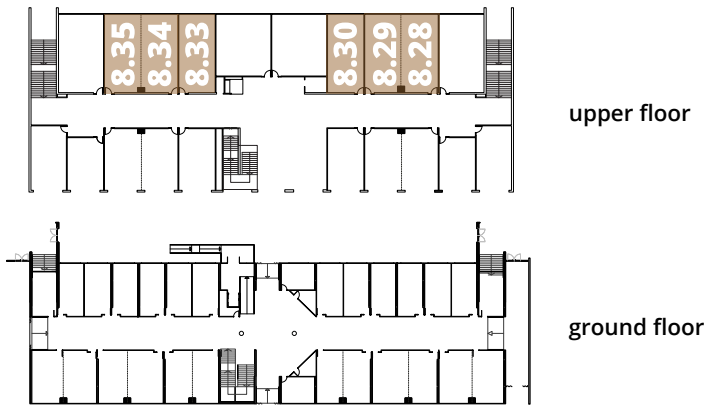

CC8 - Room Type G

63 m² each or merged 127 m²
Room height: 2,90 m

 Emergency exit