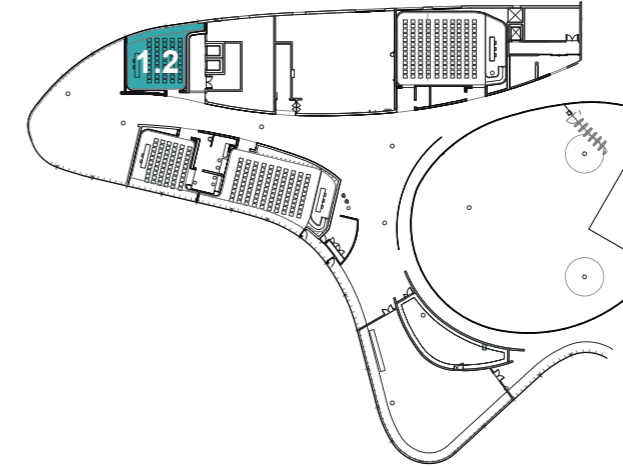

CC1 - Room 1.2

62 m2
 Room height : 4,40m
 Screens : 1
 2X head tables: dimensions of each: 162 X 60cm, 80cm height of front panel
 Lectern under request and quote

-  Emergency exit
-  Fire extinguisher
-  Built-in floor box
-  Video connection
-  Projector
-  Sound connection
-  Telephone line
-  Data/internet line (10Mb)
-  TV/antenna line
-  Power socket 1.2 Kw

AV installed in the room: PA System, Screen 300x230cm automatic, projection area 300 X 225 (4:3) or 300 X 168 (16:9), projector 6000 lumens HD, HDMI input. 3 table/lectern mics, 1 PC laptop, laser presenter. The AV technician is not included. Contact our team for a quote.