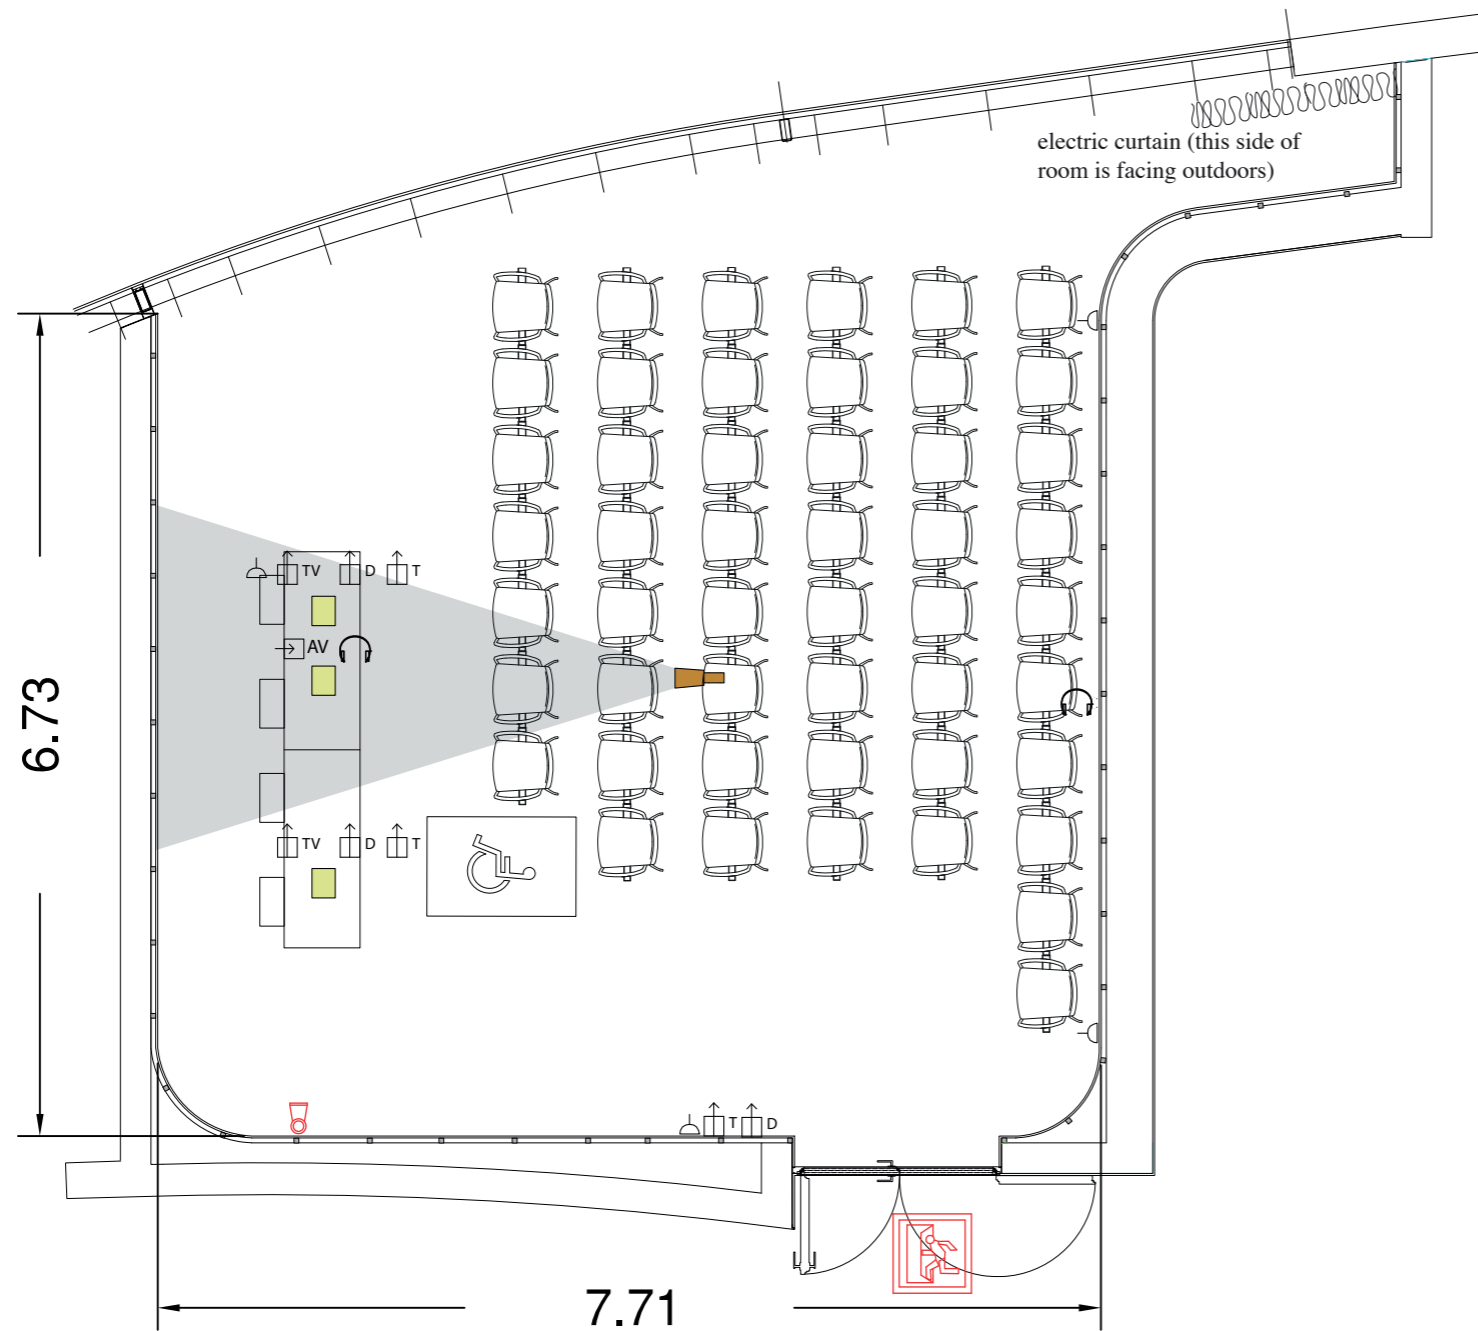

CC1 - Room 1.2

62 m2
 Room height : 4,40m
 Screens : 1
 2X head tables: dimensions of each: 162 X 60cm, 80cm height of front panel
 Lectern under request and quote

-  Emergency exit
-  Fire extinguisher
-  Built-in floor box
-  Video connection
-  Projector
-  Sound connection
-  Telephone line
-  Data/internet line (10Mb)
-  TV/antenna line
-  Power socket 1.2 Kw

AV installed in the room: PA System, Screen 300x230cm automatic, projection area 300 X 225 (4:3) or 300 X 168 (16:9), projector 6000 lumens HD, HDMI input. 3 table/lectern mics, 1 PC laptop, laser presenter. The AV technician is not included. Contact our team for a quote.