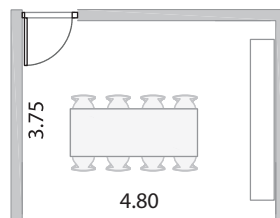

Barcelona Suite

47 soundproof meeting rooms
Large reception/cocktail area

Furnished with table, chairs and lockable cupboard.
Built-in wall sockets.
Floor mounted electrical box with sockets and ethernet connection.
Wifi throughout the area.
Height 2.60m

18m² / 8pax	36 rooms
21m² / 8pax	3 rooms
25m² / 8pax	1 room
32m² / 16pax	1 room
36m² / 16 pax	6 rooms

Typology A

18m²

Typology B

18m²

Typology C

18m²

Typology F

36m²