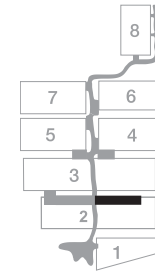

Barcelona Suite

47 soundproof meeting rooms
Large reception/cocktail area

Furnished with table, chairs and lockable cupboard.
Built-in wall sockets.
Floor mounted electrical box with sockets and ethernet connection.
Wifi throughout the area.
Height 2.60m

18m² / 8pax	36 rooms
21m² / 8pax	3 rooms
25m² / 8pax	1 room
32m² / 16pax	1 room
36m² / 16 pax	6 rooms

Typology A

18m²

Typology B

18m²

Typology C

18m²

Typology F

36m²