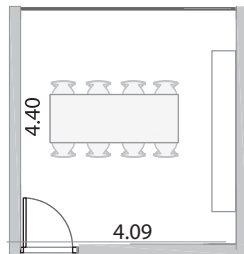

Barcelona Suite

47 soundproof meeting rooms
Large reception/cocktail area

Furnished with table, chairs and lockable cupboard.
Built-in wall sockets.
Floor mounted electrical box with sockets and ethernet connection.
Wifi throughout the area.
Height 2.60m

18m² / 8pax	36 rooms
21m² / 8pax	3 rooms
25m² / 8pax	1 room
32m² / 16pax	1 room
36m² / 16 pax	6 rooms

Typology A

18m²

Typology B

18m²

Typology C

18m²

Typology F

36m²