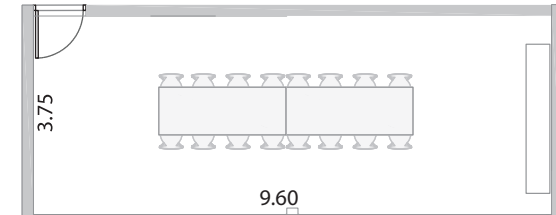

Barcelona Suite

47 soundproof meeting rooms
Large reception/cocktail area

Furnished with table, chairs and lockable cupboard.
Built-in wall sockets.
Floor mounted electrical box with sockets and ethernet connection.
Wifi throughout the area.
Height 2.60m

18m² / 8pax	36 rooms
21m² / 8pax	3 rooms
25m² / 8pax	1 room
32m² / 16pax	1 room
36m² / 16 pax	6 rooms

Typology A

18m²

Typology B

18m²

Typology C

18m²

Typology F