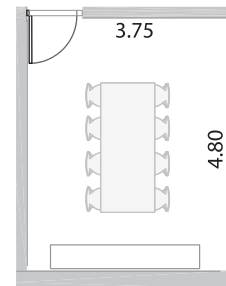

Barcelona Suite

47 soundproof meeting rooms
Large reception/cocktail area

Furnished with table, chairs and lockable cupboard.
Built-in wall sockets.
Floor mounted electrical box with sockets and ethernet connection.
Wifi throughout the area.
Height 2.60m

18m² / 8pax	36 rooms
21m² / 8pax	3 rooms
25m² / 8pax	1 room
32m² / 16pax	1 room
36m² / 16 pax	6 rooms

Typology A

18m²

Typology B

18m²

Typology C

18m²

Typology F

36m²