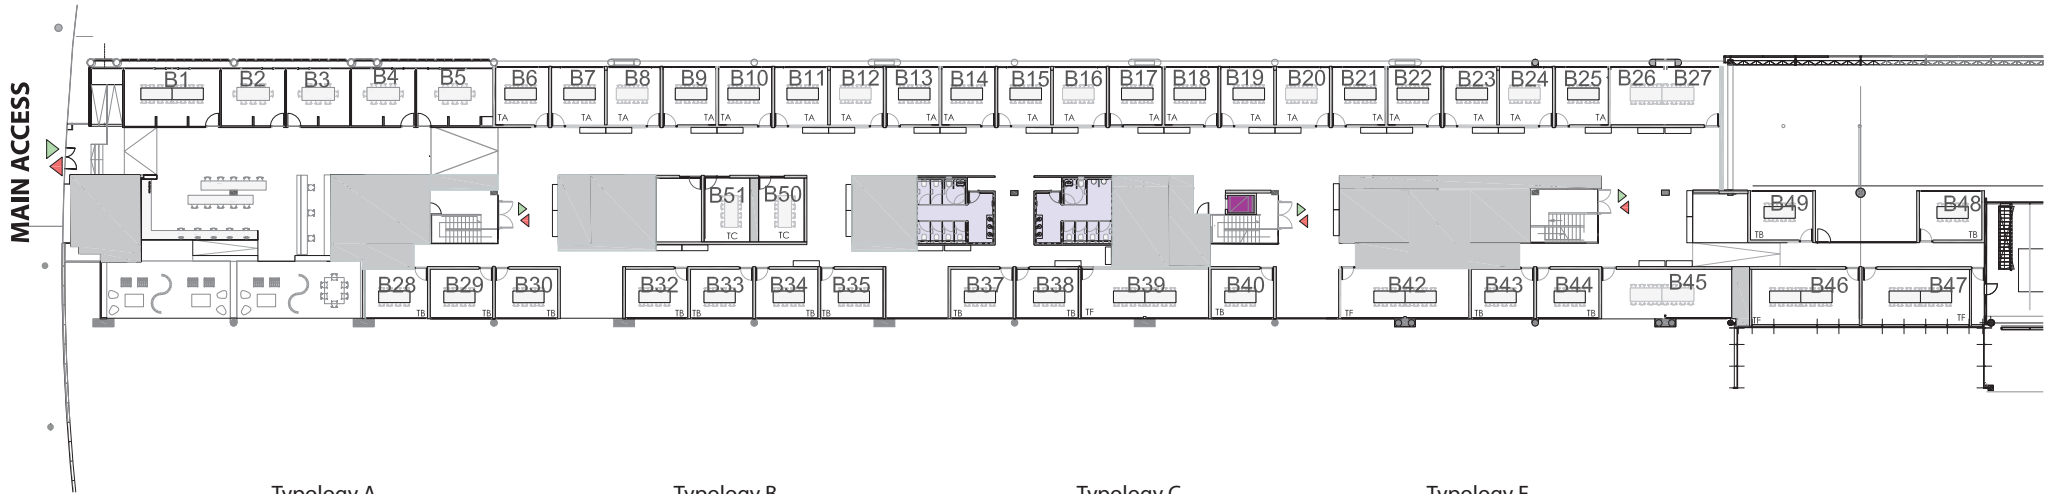

Barcelona Suite

47 soundproof meeting rooms
Large reception/cocktail area

Furnished with table, chairs and lockable cupboard.
Built-in wall sockets.
Floor mounted electrical box with sockets and ethernet connection.
Wifi throughout the area.
Height 2.60m

18m² / 8pax	36 rooms
21m² / 8pax	3 rooms
25m² / 8pax	1 room
32m² / 16pax	1 room
36m² / 16 pax	6 rooms

Typology A

18m²

Typology B

18m²

Typology C

18m²

Typology F

36m²