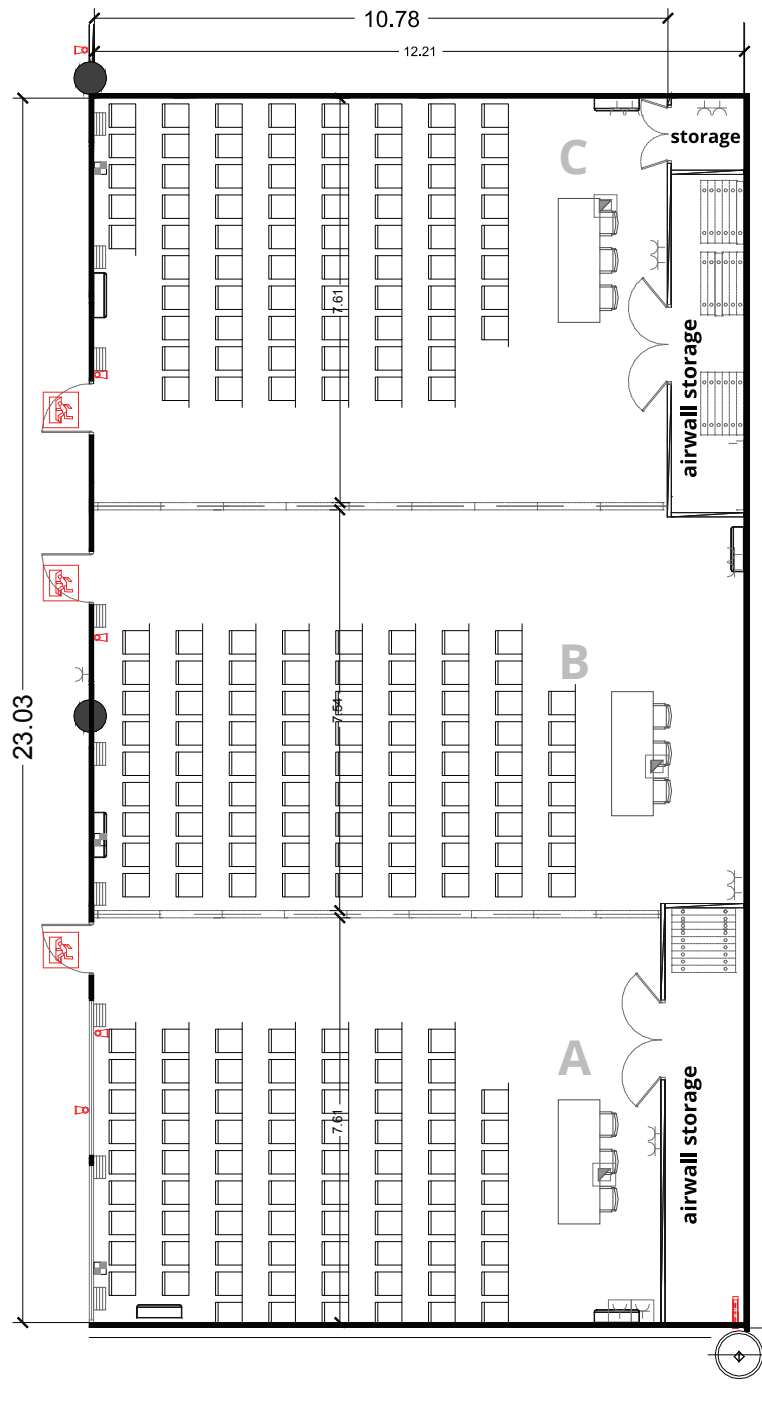

# Room 7.1 A, B, C

253 sqm (81 + 91 + 81sqm)

Room height: 4.47 m

Soundproof doors and walls

The room can be divided with airwalls

-  Emergency exit
-  Fire extinguisher
-  Built-in floor box
-  4 X wall sockets
-  Power socket
-  Air conditioning unit
-  Ventilation grill

There are two soundproof windows in this room  
Dimensions: 1.92m X 0.88m each

Option with no partitions