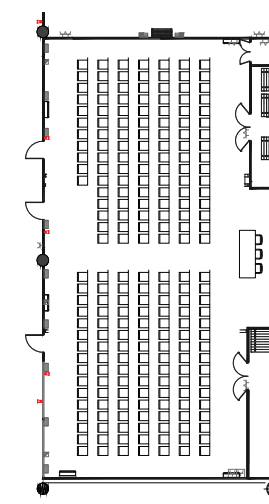

# Room 7.1 A, B, C

253 sqm (81 + 91 + 81sqm)

Room height: 4.47 m

Soundproof doors and walls

The room can be divided with airwalls

-  Emergency exit
-  Fire extinguisher
-  Built-in floor box
-  4 X wall sockets
-  Power socket
-  Air conditioning unit
-  Ventilation grill

There are two soundproof windows in this room  
Dimensions: 1.92m X 0.88m each

Option with no partitions