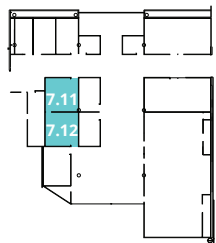

# Room 7.11 and 7.14

38 sqm each  
Room height: 3.00 m

Both rooms are connected through a lockable door

-  Built-in floor box
-  4 X wall sockets
-  Power socket
-  Air conditioning unit
-  Ventilation grill