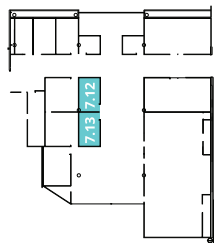

Room 7.12 and 7.13

24 sqm each
 Room height: 3.00 m
 Capacity: 14 pax each

-  Built-in floor box
-  4 X wall sockets
-  Power socket
-  Air conditioning unit
-  Ventilation grill