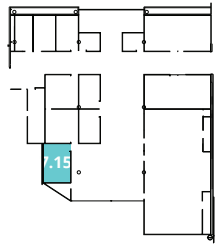

Room 7.15

35 sqm
Room height: 3.00 m

-  Built-in floor box
-  4 X wall sockets
-  Power socket
-  Air conditioning unit
-  Ventilation grill