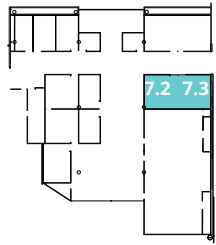

Rooms 7.2 and 7.3

74 sqm (37+ 37sqm)
Room height: 3.00 m

-  Built-in floor box
-  4 X wall sockets
-  Power socket
-  Air conditioning unit
-  Ventilation grill