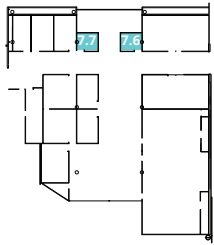

# Rooms 7.6 and 7.7

13 sqm each  
Room height: 3.00 m

-  Built-in floor box
-  4 X wall sockets
-  Power socket
-  Air conditioning unit
-  Ventilation grill