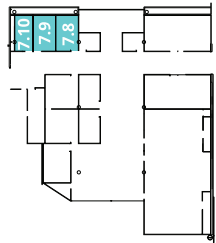

Rooms 7.8, 7.9 and 7.10

26 sqm/ 26sqm and 21sqm

Room height: 3.00 m

Capacity: 16 pax/ 16 pax / 14 pax

-  Built-in floor box
-  4 X wall sockets
-  Power socket
-  Air conditioning unit
-  Ventilation grill