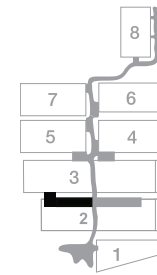

Europa Suite

56 soundproof meeting rooms
 Reception Area
 Open multipurpose area of 790m²

Furnished with table, chairs and lockable cupboard.
 Built-in wall sockets.
 Floor mounted electrical box with sockets and ethernet connection.
 Wifi throughout the area.
 Height 2.60m

16m² / 8pax	15 rooms
18m² / 8pax	28 rooms
23m² / 8pax	7 rooms
32m² / 16pax	3 rooms
36m² / 16pax	3 rooms

- Accesses in/out
- Toilets
- Elevators