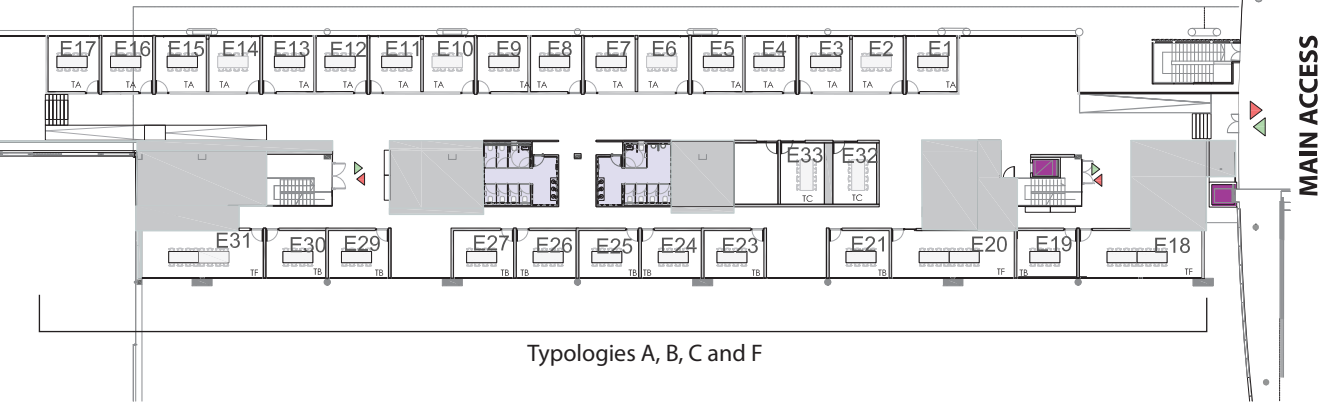

Europa Suite

56 soundproof meeting rooms
 Reception Area
 Open multipurpose area of 790m²

Furnished with table, chairs and lockable cupboard.
 Built-in wall sockets.
 Floor mounted electrical box with sockets and ethernet connection.
 Wifi throughout the area.
 Height 2.60m

16m² / 8pax	15 rooms
18m² / 8pax	28 rooms
23m² / 8pax	7 rooms
32m² / 16pax	3 rooms
36m² / 16pax	3 rooms

- Accesses in/out
- Toilets
- Elevators