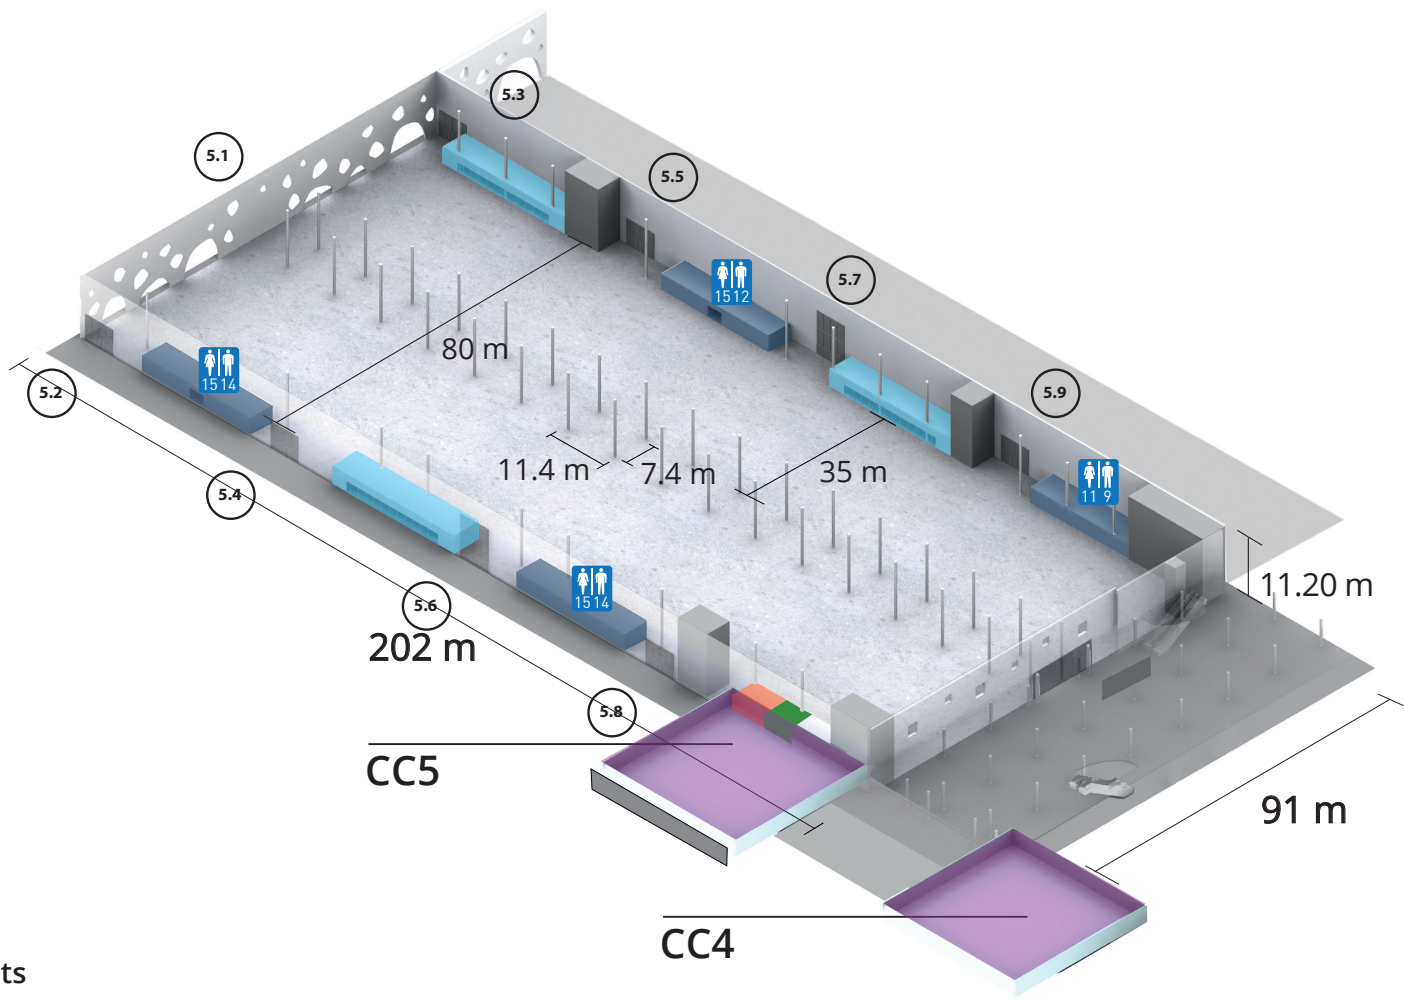

Hall 5

- Toilets
- Catering outlets
- Hall Manager
- Info Point / Cloakroom

Gross Area:
17.000 m²

Floor resistance:
3.000 kg/m²

Hall 5

Hall 5

Security Aisles