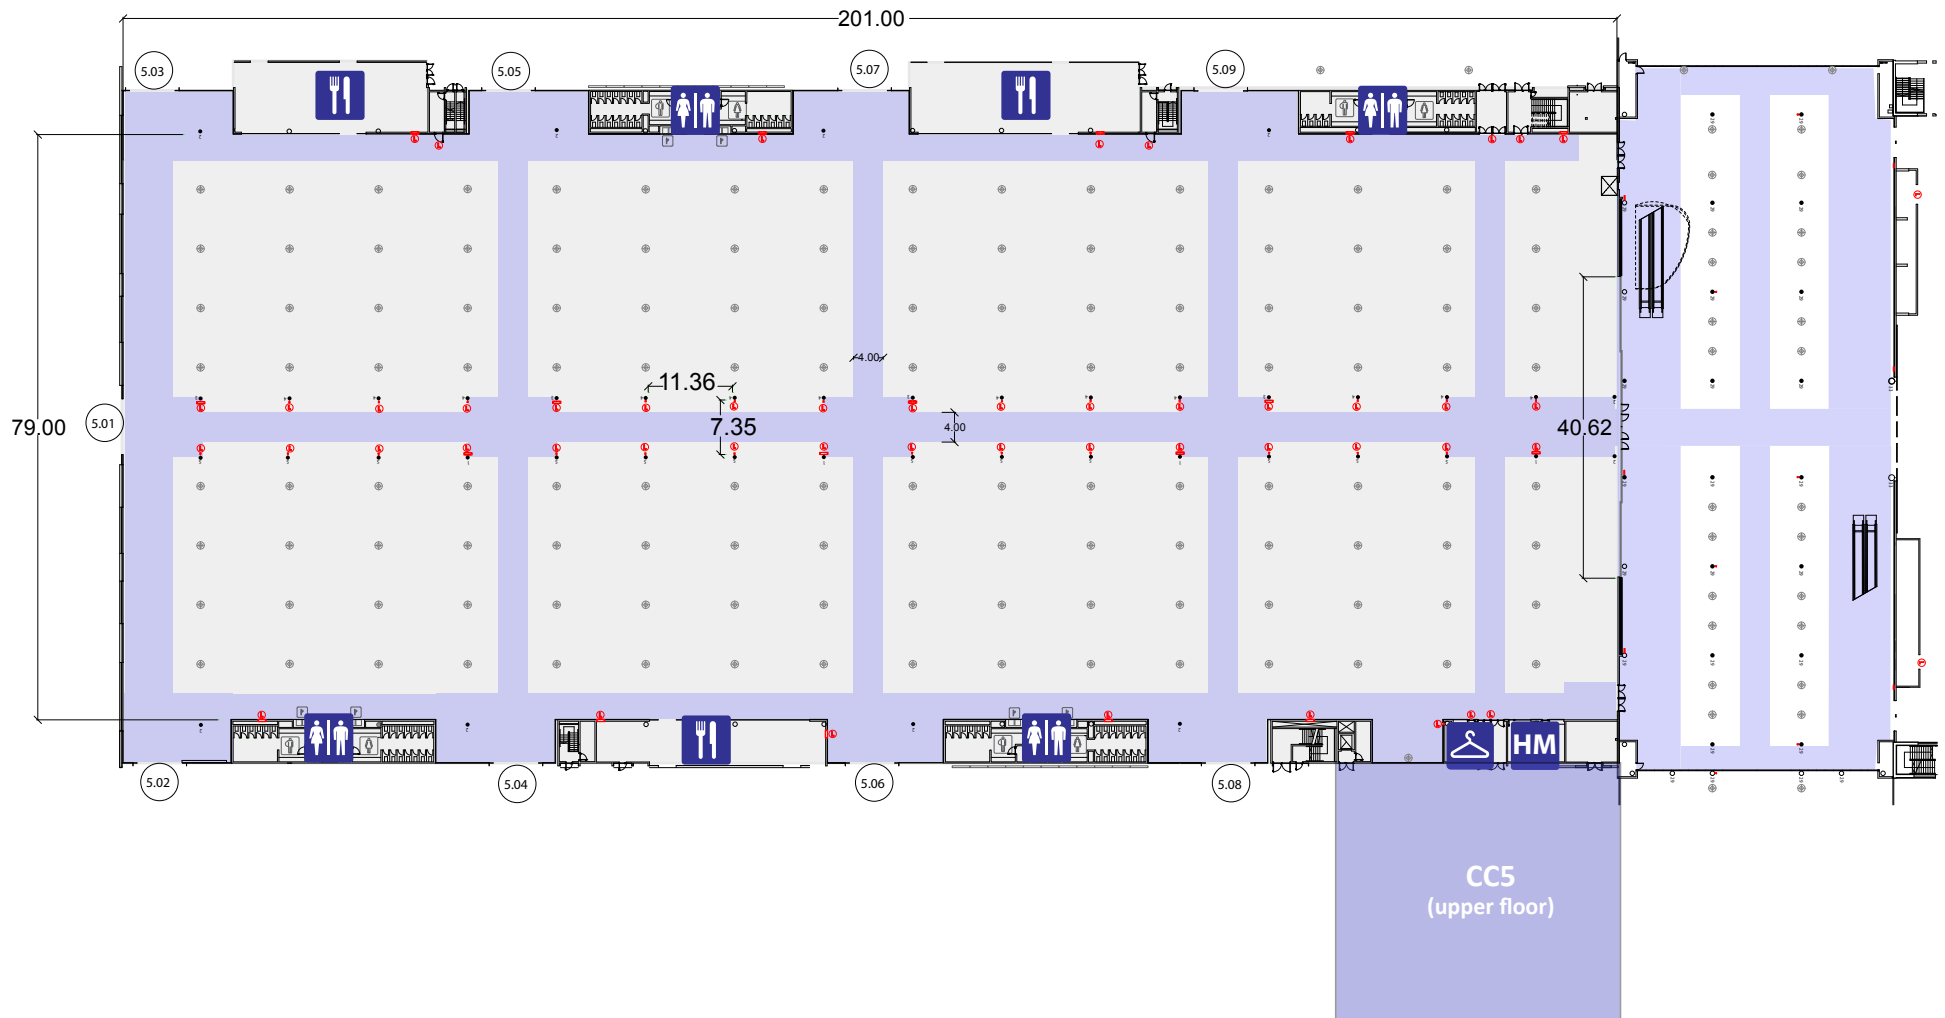

Hall 5

- Toilets
- Catering outlets
- Hall Manager
- Info Point / Cloakroom

Gross Area:
17.000 m²

Floor resistance:
3.000 kg/m²

Hall 5

Hall 5

Security Aisles