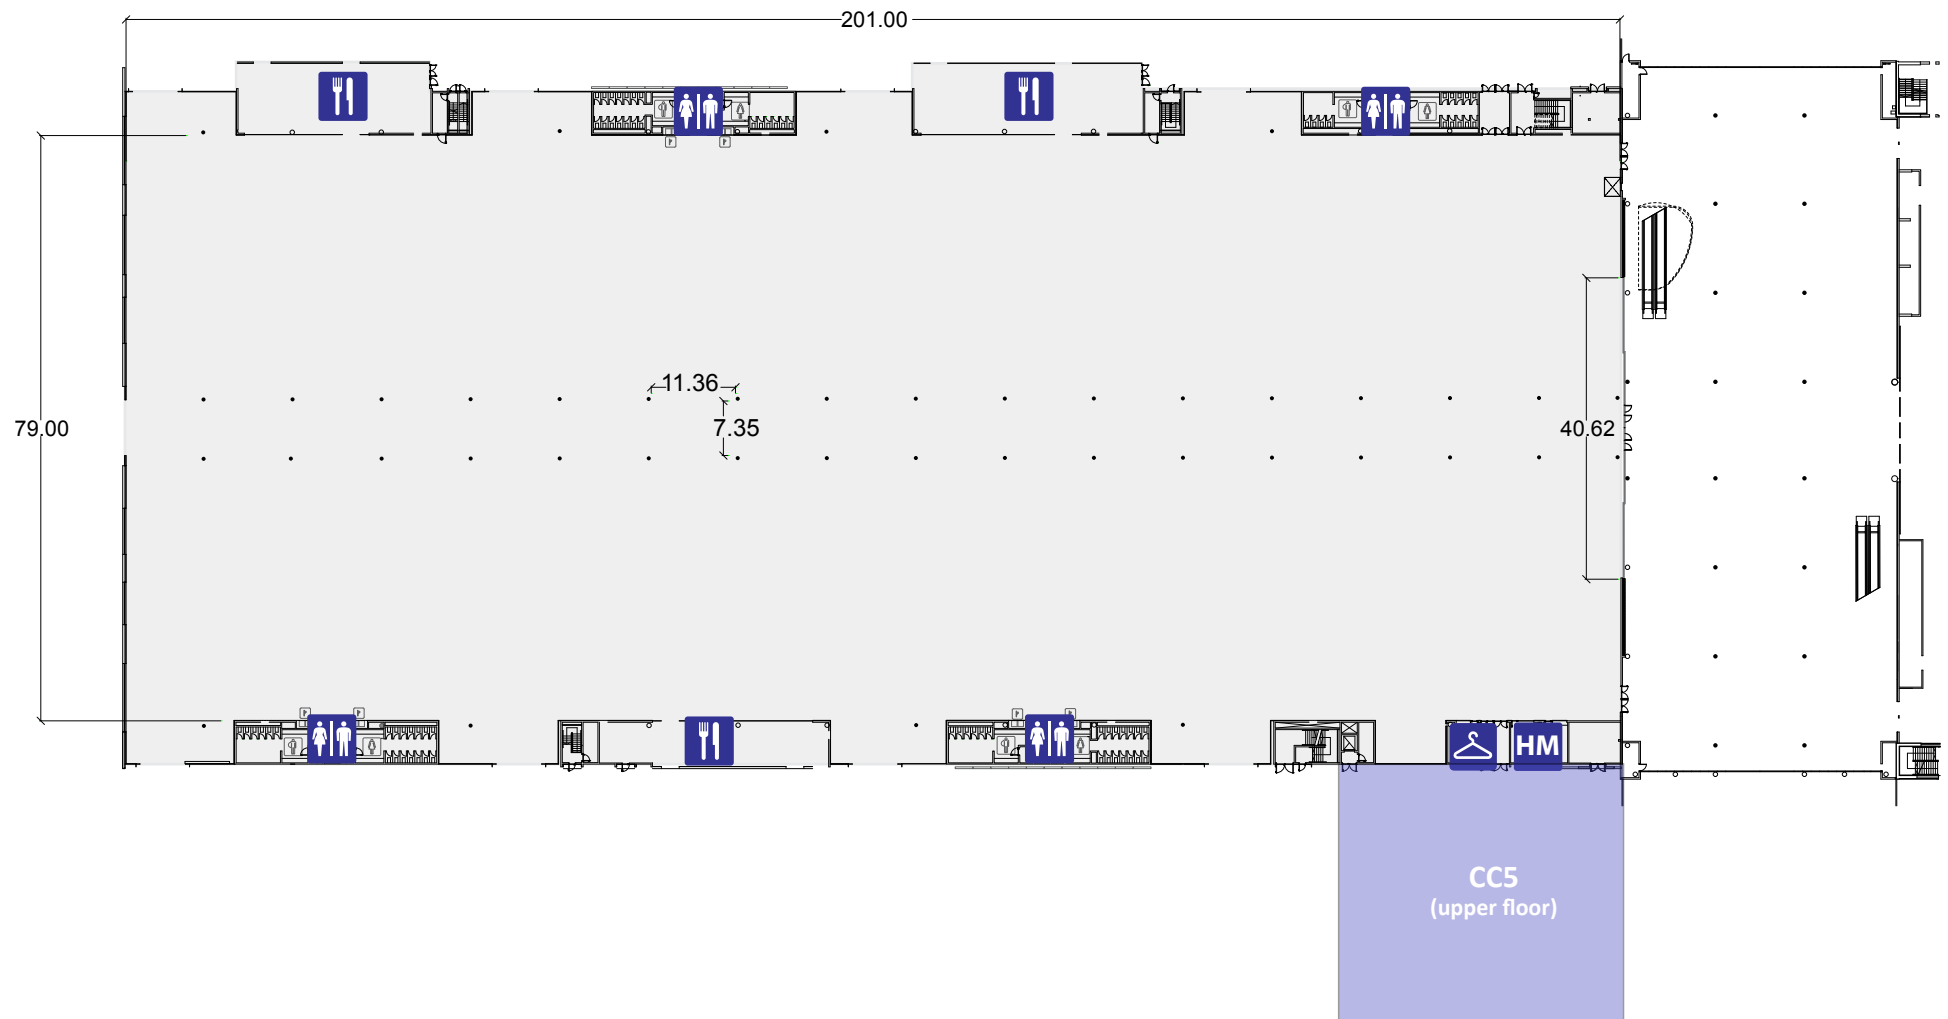

Hall 5

- Toilets
- Catering outlets
- Hall Manager
- Info Point / Cloakroom

Gross Area:
17.000 m²

Floor resistance:
3.000 kg/m²

Hall 5

Hall 5

Security Aisles