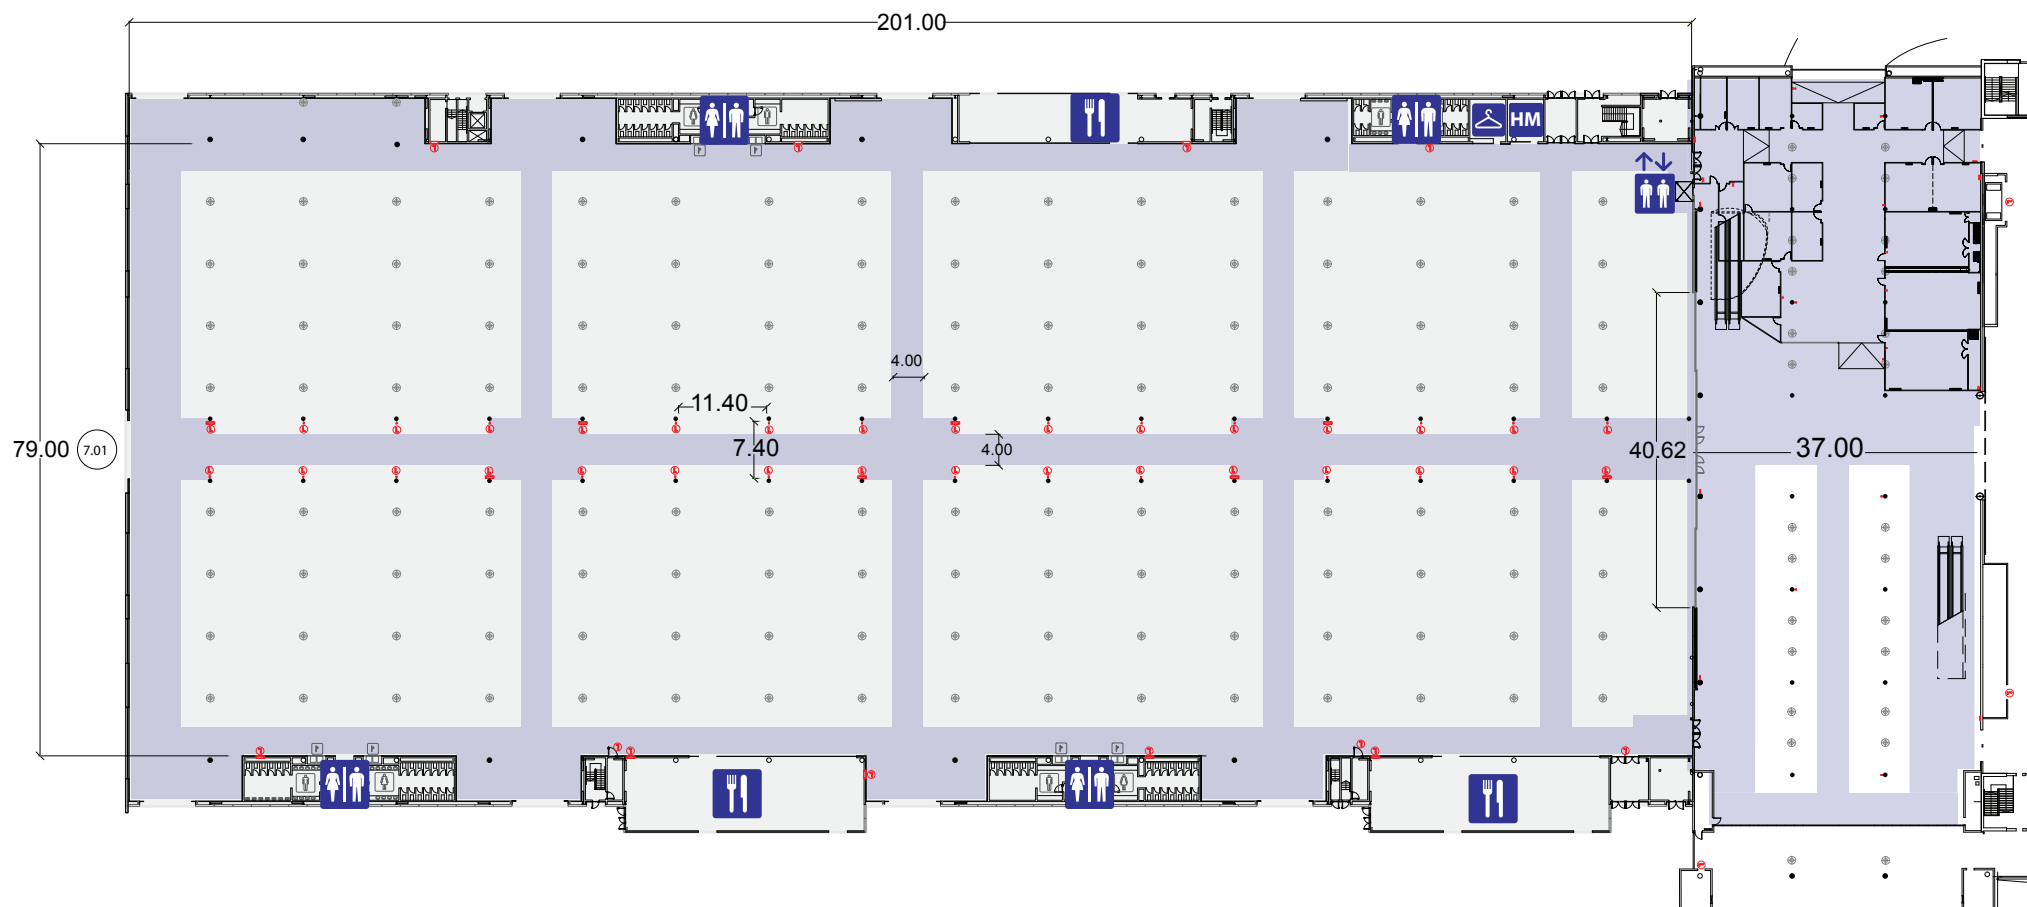

Hall 7

- Toilets
- Catering outlets
- Hall Manager
- Info Point / Cloakroom

Gross Area::
20.000 m²

Floor resistance:
3.000 kg/m

Hall 7

Hall 7

Security Aisles