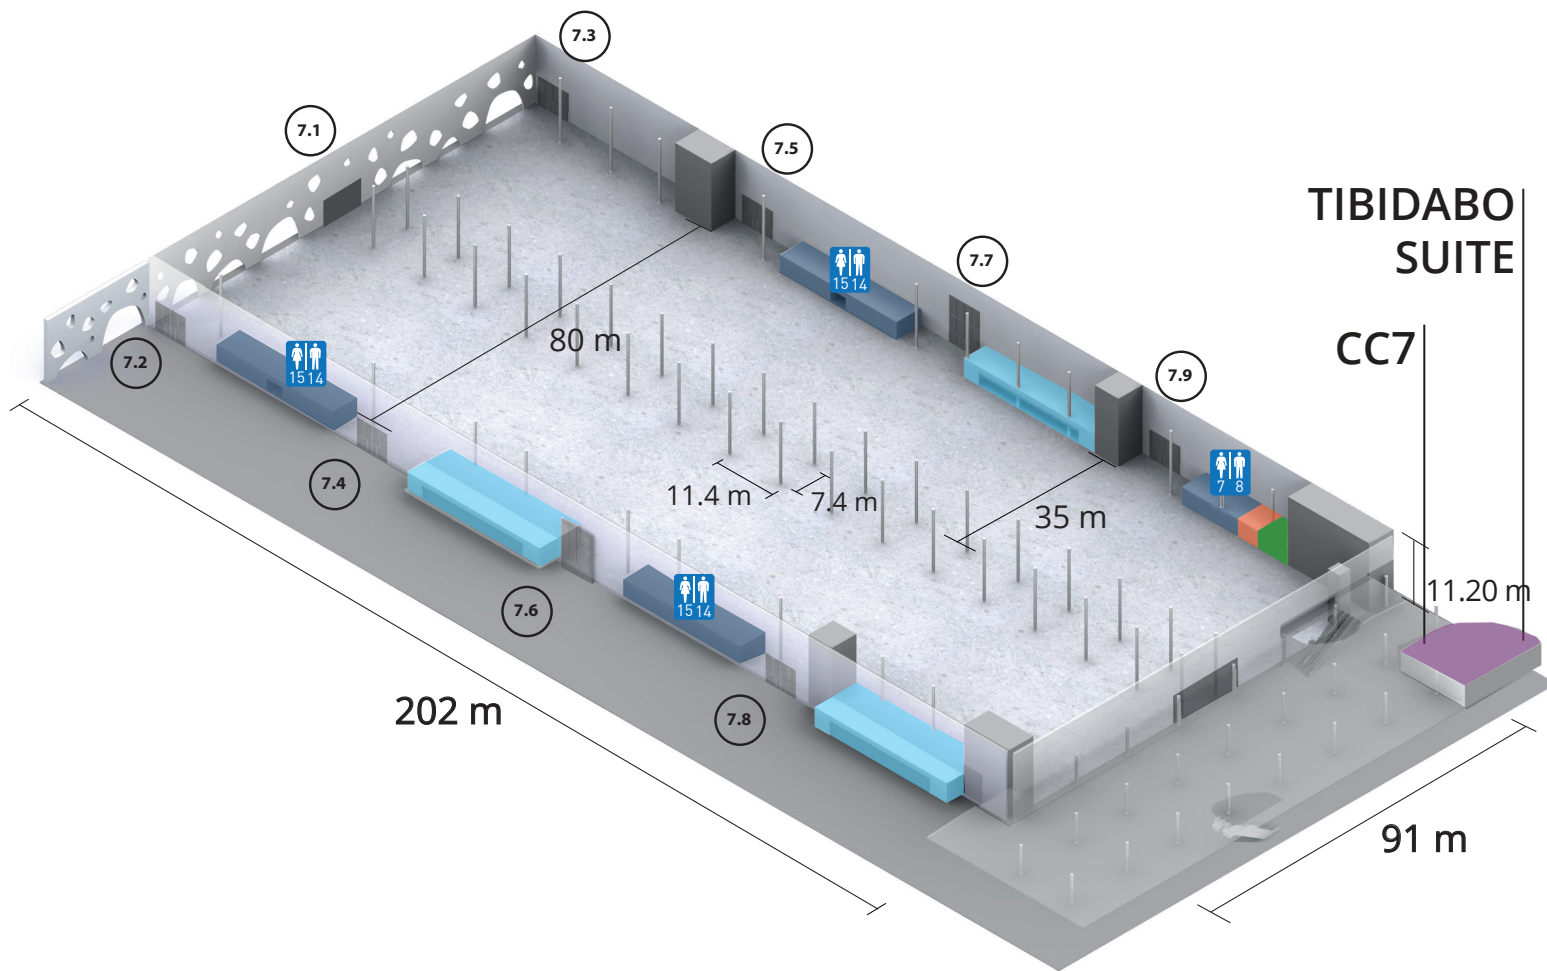

Hall 7

- Toilets
- Catering outlets
- Hall Manager
- Info Point / Cloakroom

Gross Area::
20.000 m²

Floor resistance:
3.000 kg/m

Hall 7

Hall 7

Security Aisles