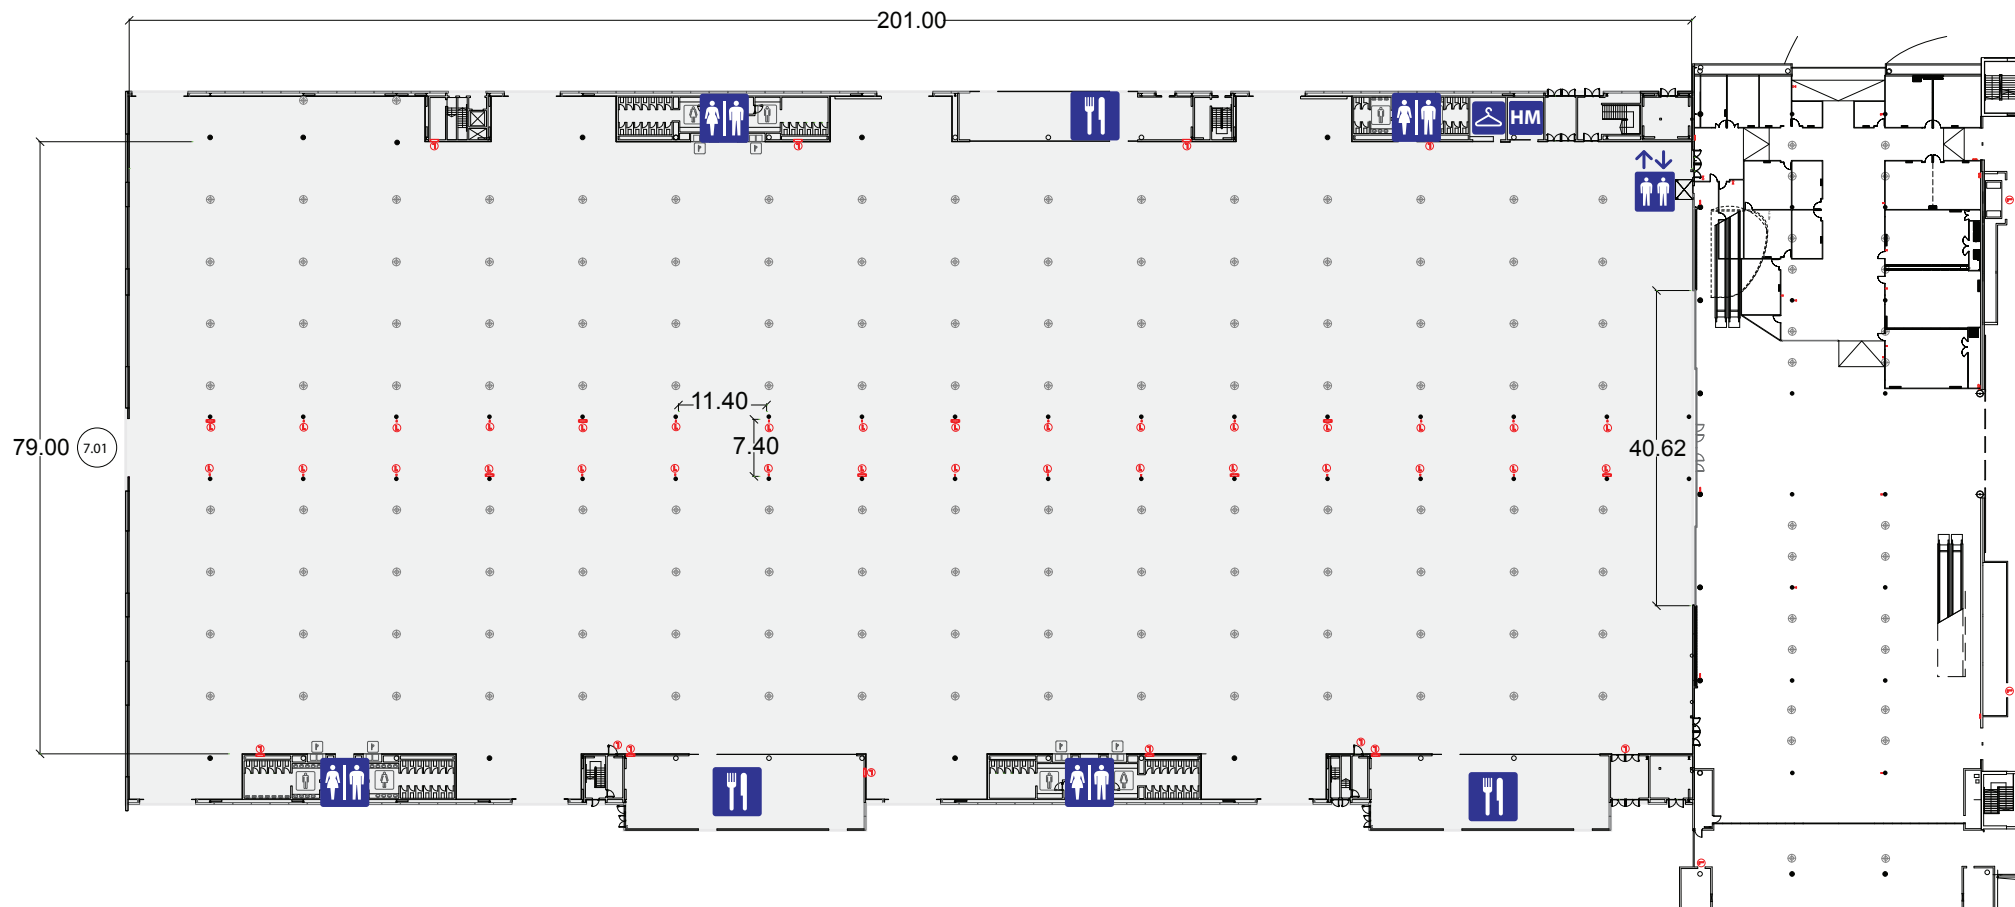

Hall 7

- Toilets
- Catering outlets
- Hall Manager
- Info Point / Cloakroom

Gross Area::
20.000 m²

Floor resistance:
3.000 kg/m

Hall 7

Hall 7

Security Aisles