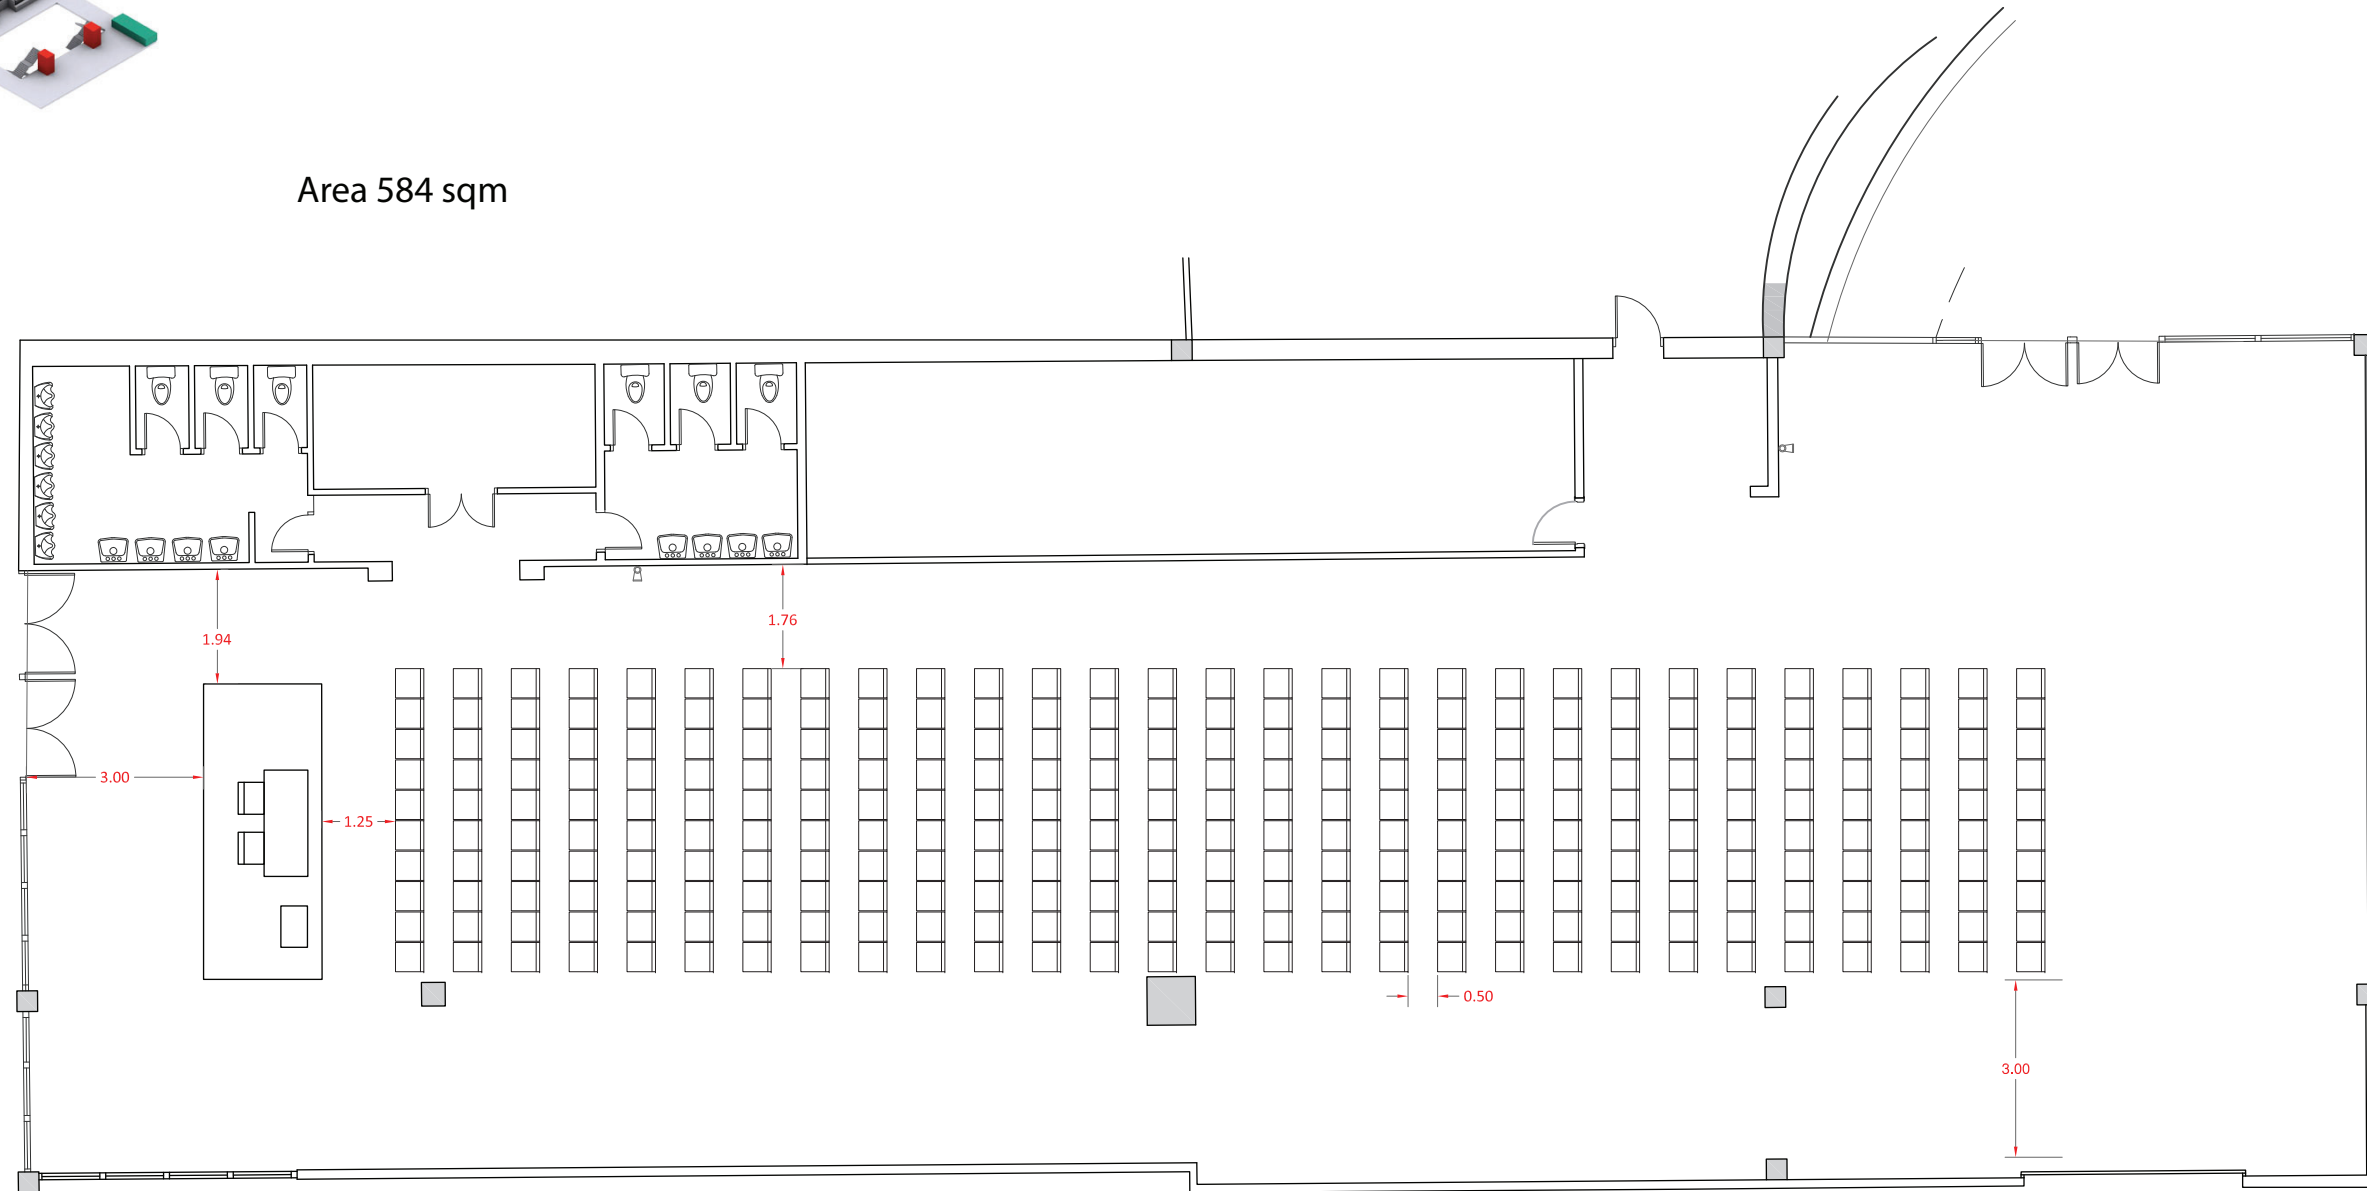

# Palau de Congressos de Barcelona Agora

Agora

LEVEL 1

Area 584 sqm

Room Capacity varies according to the use of surrounding areas.  
Please contact our team