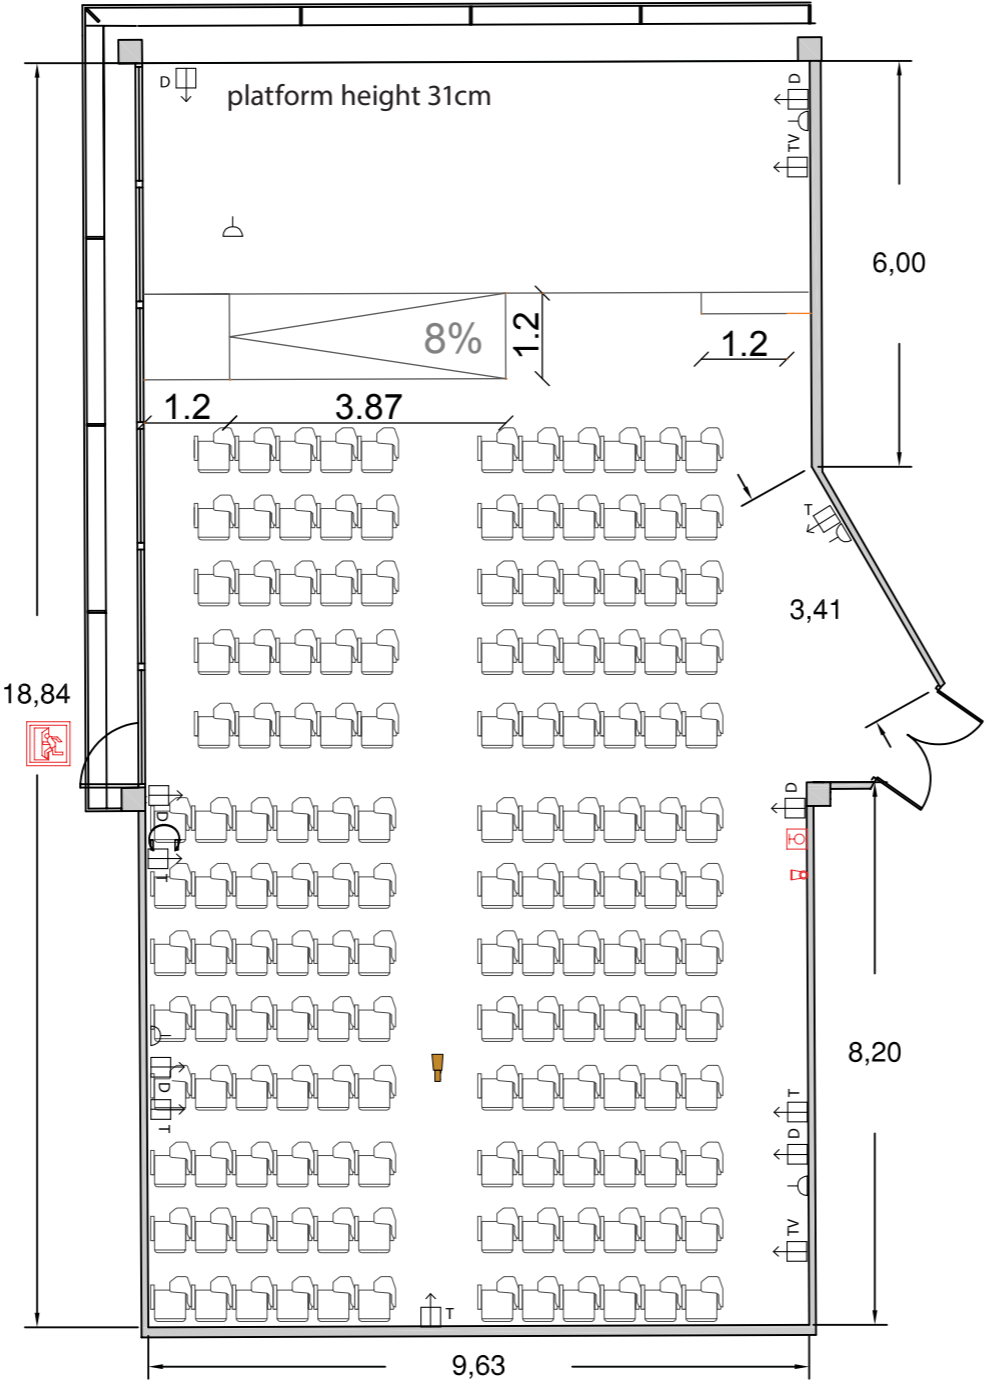

Palau de Congressos de Barcelona Room 3

LEVEL 1

Area 183 m2
 Height 3,43 m
 Screens : 1

-  Emergency exit
-  Fire extinguisher
-  Built-in floor box
-  Video connection
-  Projector
-  Sound connection
-  Telephone line
-  Data/internet line
-  TV/antenna line
-  Power socket