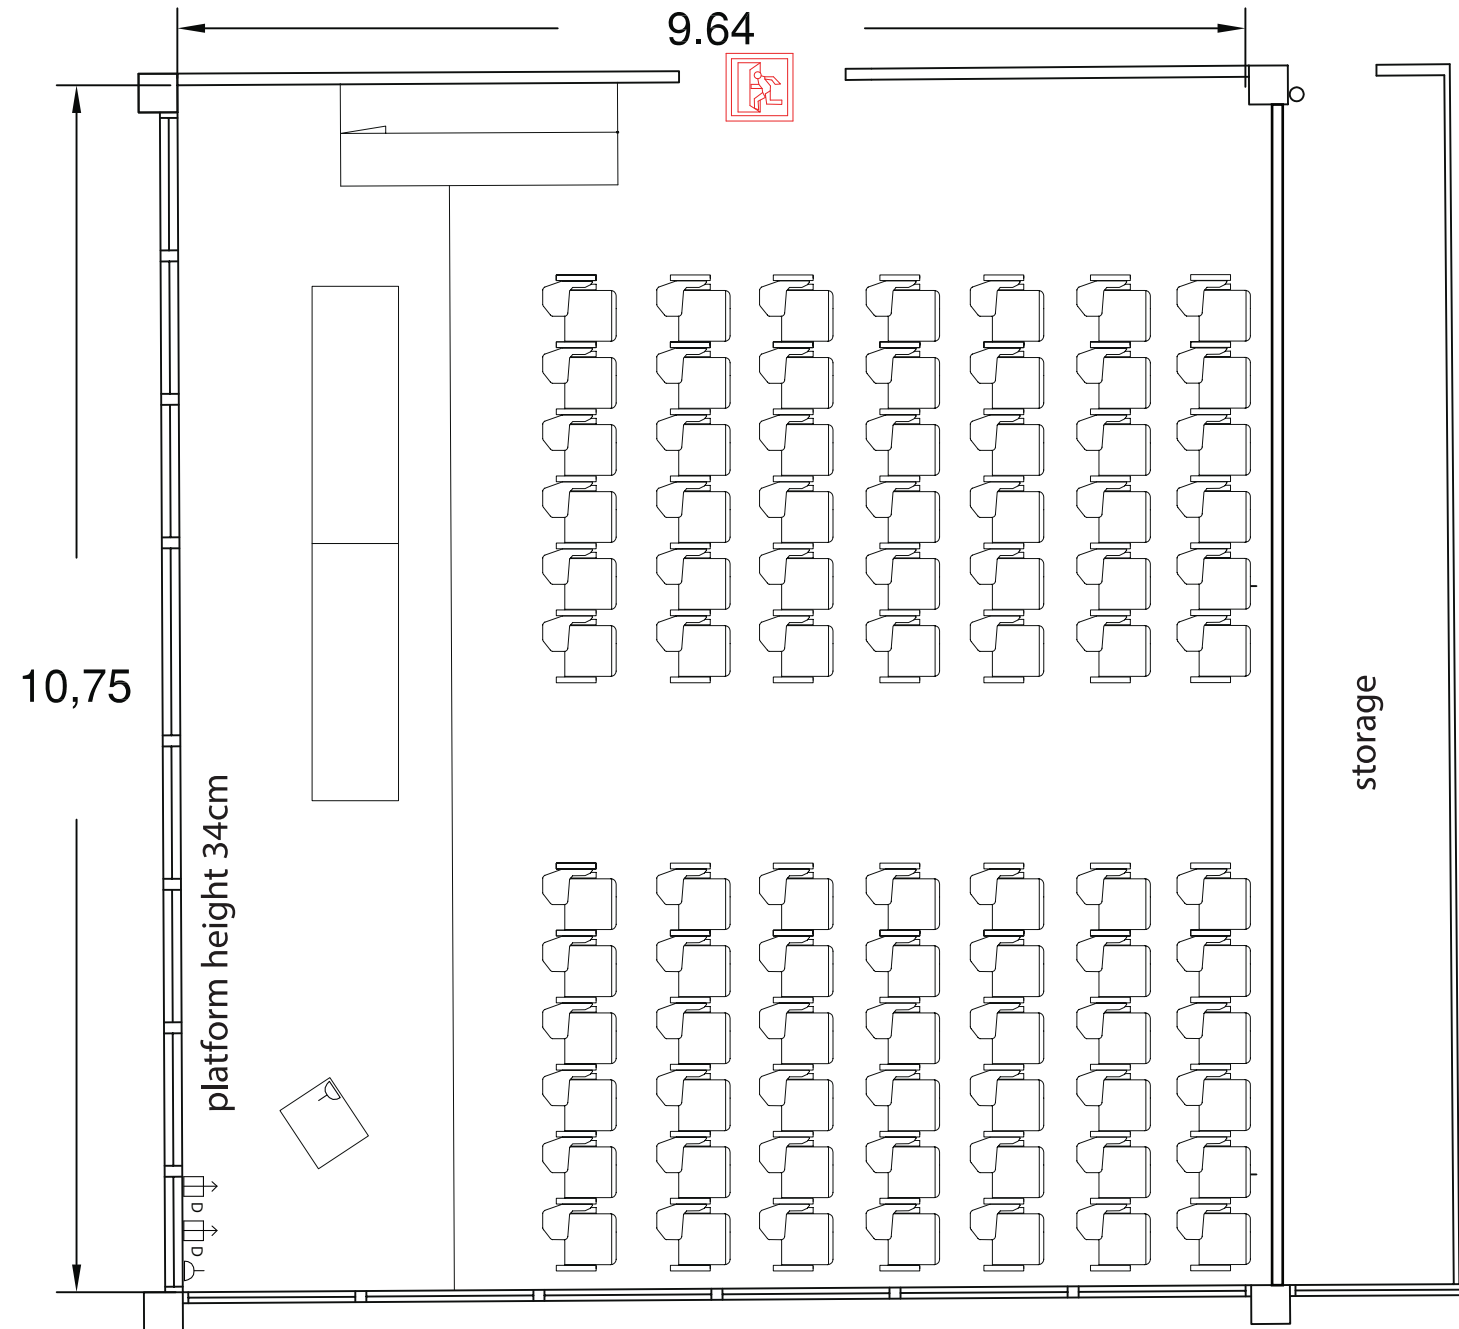

Palau de Congressos de Barcelona Room 4

ROOM 4

LEVEL 2

Area 104 m²
 Height 3,75 m
 Screen: 1

-  Emergency exit
-  Fire extinguisher
-  Telephone line
-  Data/internet line
-  TV/antenna line
-  Power socket

ROOM CAPACITY

					
Theatre 78	Classroom 33	U shape 27	Boardroom 30	Banquet 40	Cocktail 60