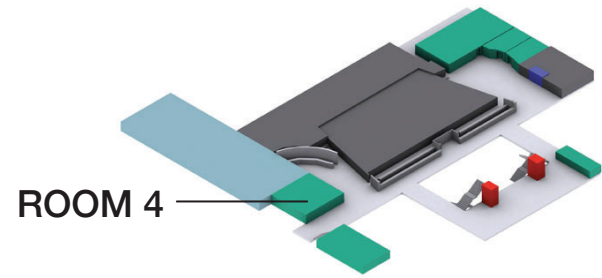

Palau de Congressos de Barcelona Room 4

ROOM 4

LEVEL 2

Area 104 m²
 Height 3,75 m
 Screen: 1

-  Emergency exit
-  Fire extinguisher
-  Telephone line
-  Data/internet line
-  TV/antenna line
-  Power socket

ROOM CAPACITY

					
Theatre 78	Classroom 33	U shape 27	Boardroom 30	Banquet 40	Cocktail 60