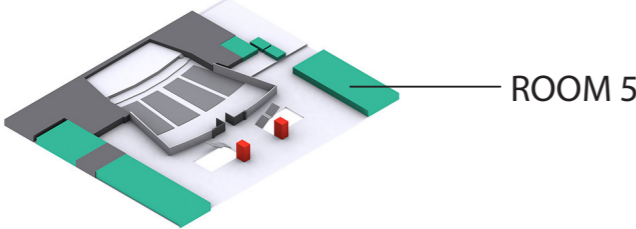

Palau de Congressos de Barcelona Room 5

LEVEL 2

Area 281 m2
Height 3,48 m
Screens: 1

-  Emergency exit
-  Fire extinguisher
-  Built-in floor box
-  Video connection
-  Projector
-  Sound connection
-  Telephone line
-  Data/internet line
-  TV/antenna line
-  Power socket