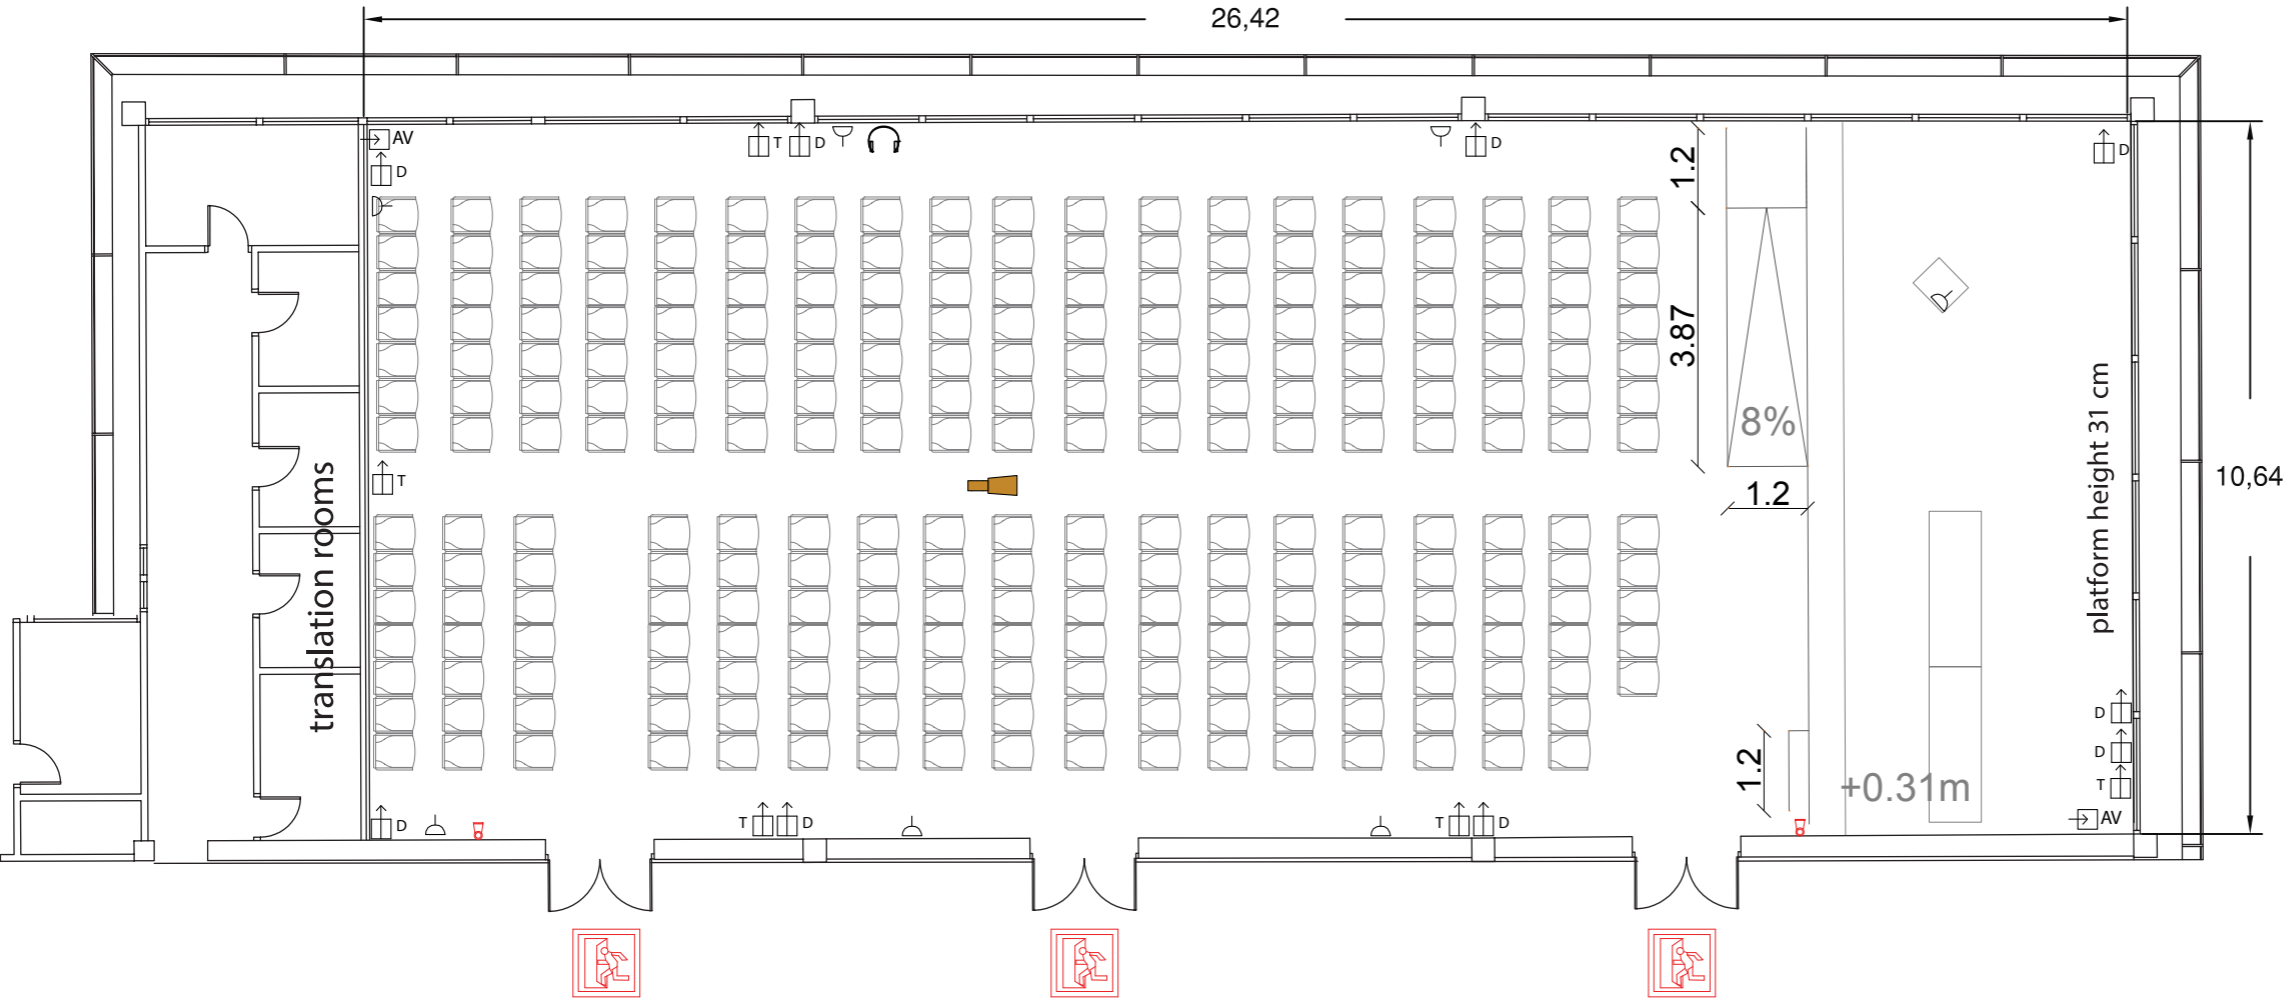

Palau de Congressos de Barcelona Room 5

LEVEL 2

Area 281 m2
Height 3,48 m
Screens: 1

-  Emergency exit
-  Fire extinguisher
-  Built-in floor box
-  Video connection
-  Projector
-  Sound connection
-  Telephone line
-  Data/internet line
-  TV/antenna line
-  Power socket