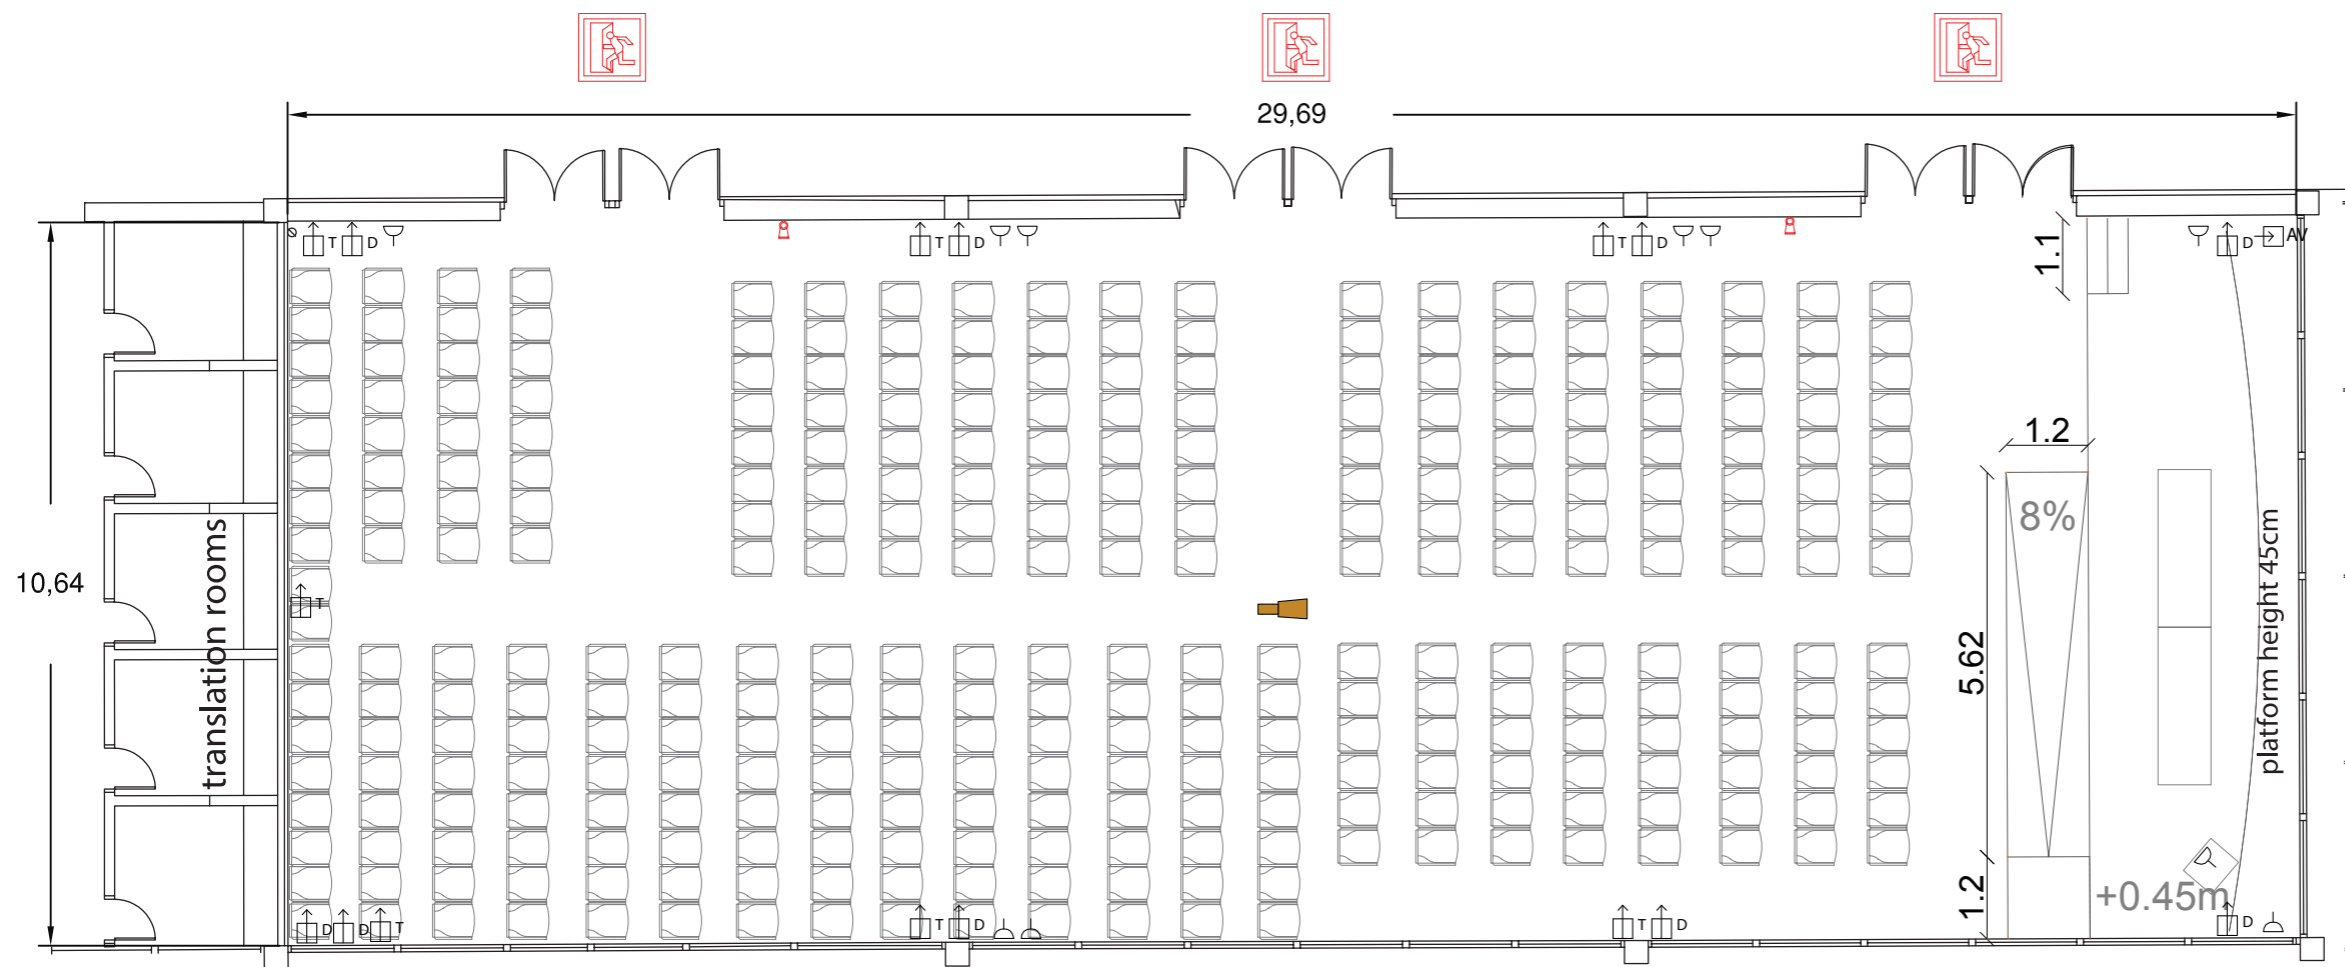

Palau de Congressos de Barcelona Room 6

Area 315 m²
Height 3,44 m
Screens: 1

-  Emergency exit
-  Fire extinguisher
-  Built-in floor box
-  Video connection
-  Projector
-  Sound connection
-  Telephone line
-  Data/internet line
-  TV/antenna line
-  Power socket