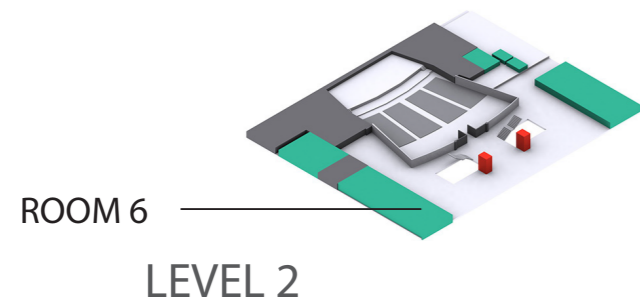

Palau de Congressos de Barcelona Room 6

Area 315 m²
Height 3,44 m
Screens: 1

-  Emergency exit
-  Fire extinguisher
-  Built-in floor box
-  Video connection
-  Projector
-  Sound connection
-  Telephone line
-  Data/internet line
-  TV/antenna line
-  Power socket