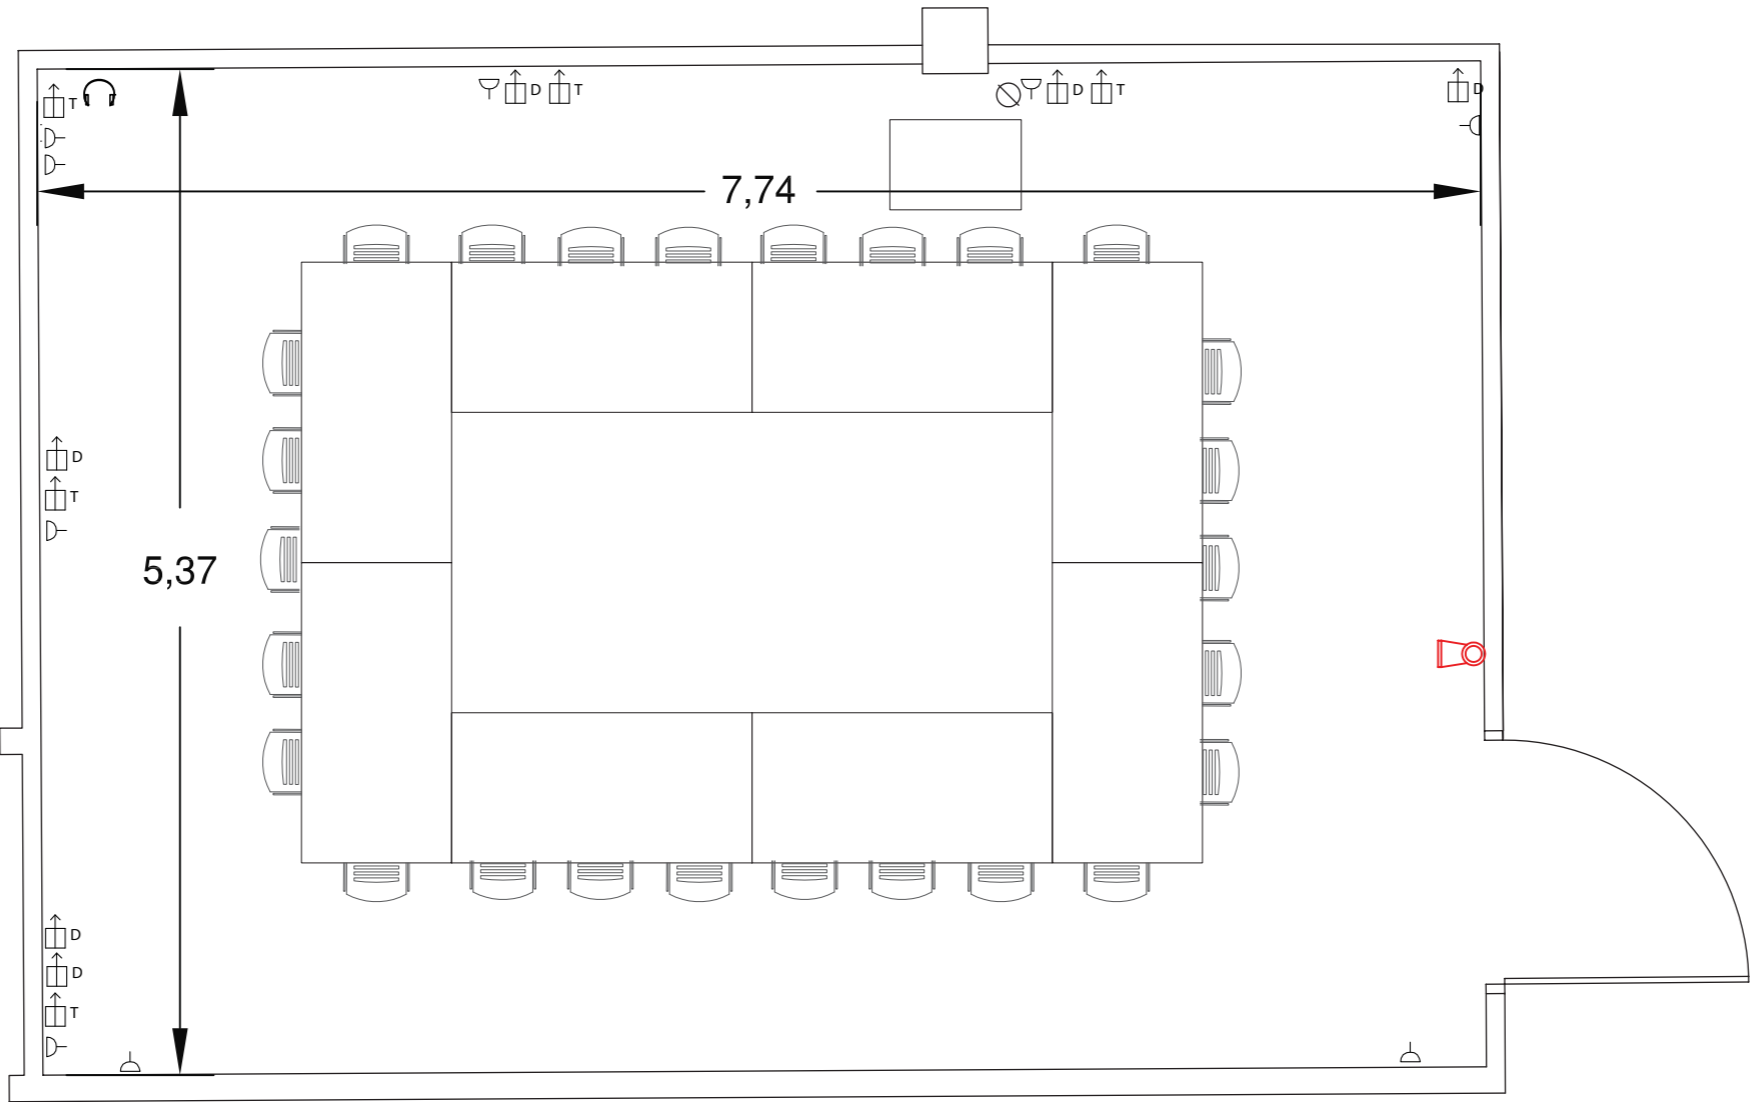

Palau de Congressos de Barcelona Room 7

LEVEL 2

Area 42 m2
Height 3,42 m

-  Emergency exit
-  Fire extinguisher
-  Built-in floor box
-  Video connection
-  Projector
-  Sound connection
-  Telephone line
-  Data/internet line
-  TV/antenna line
-  Power socket