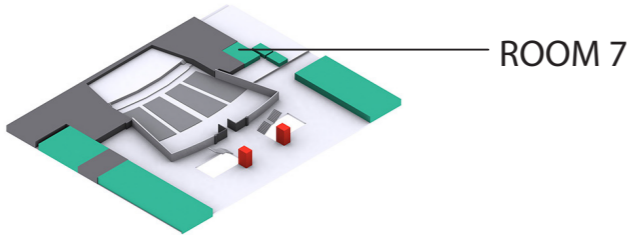

Palau de Congressos de Barcelona Room 7

LEVEL 2

Area 42 m2
Height 3,42 m

-  Emergency exit
-  Fire extinguisher
-  Built-in floor box
-  Video connection
-  Projector
-  Sound connection
-  Telephone line
-  Data/internet line
-  TV/antenna line
-  Power socket