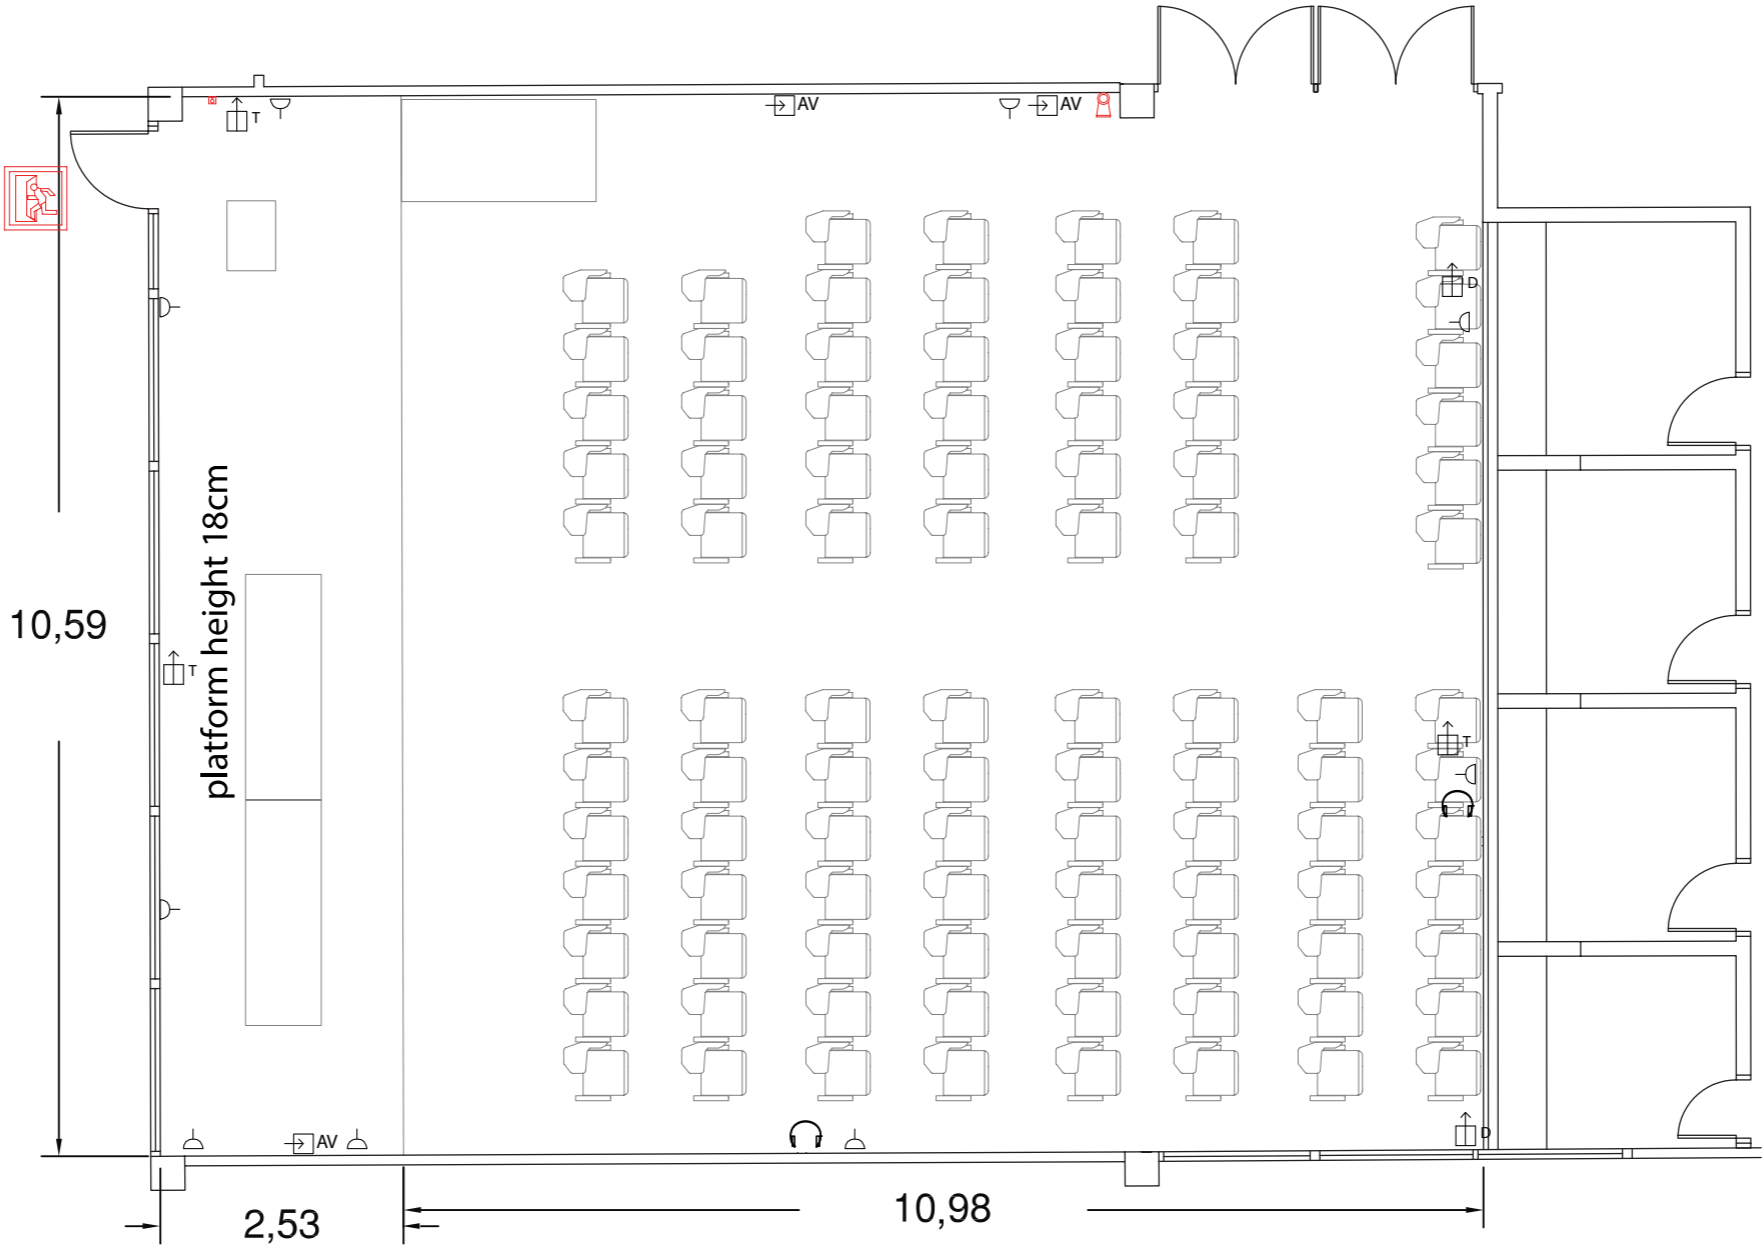

Palau de Congressos de Barcelona Room 8

LEVEL 3

Area 143 m2
 Height 2,36 m
 Screens: 1

-  Emergency exit
-  Fire extinguisher
-  Built-in floor box
-  Video connection
-  Projector
-  Sound connection
-  Telephone line
-  Data/internet line
-  TV/antenna line
-  Power socket