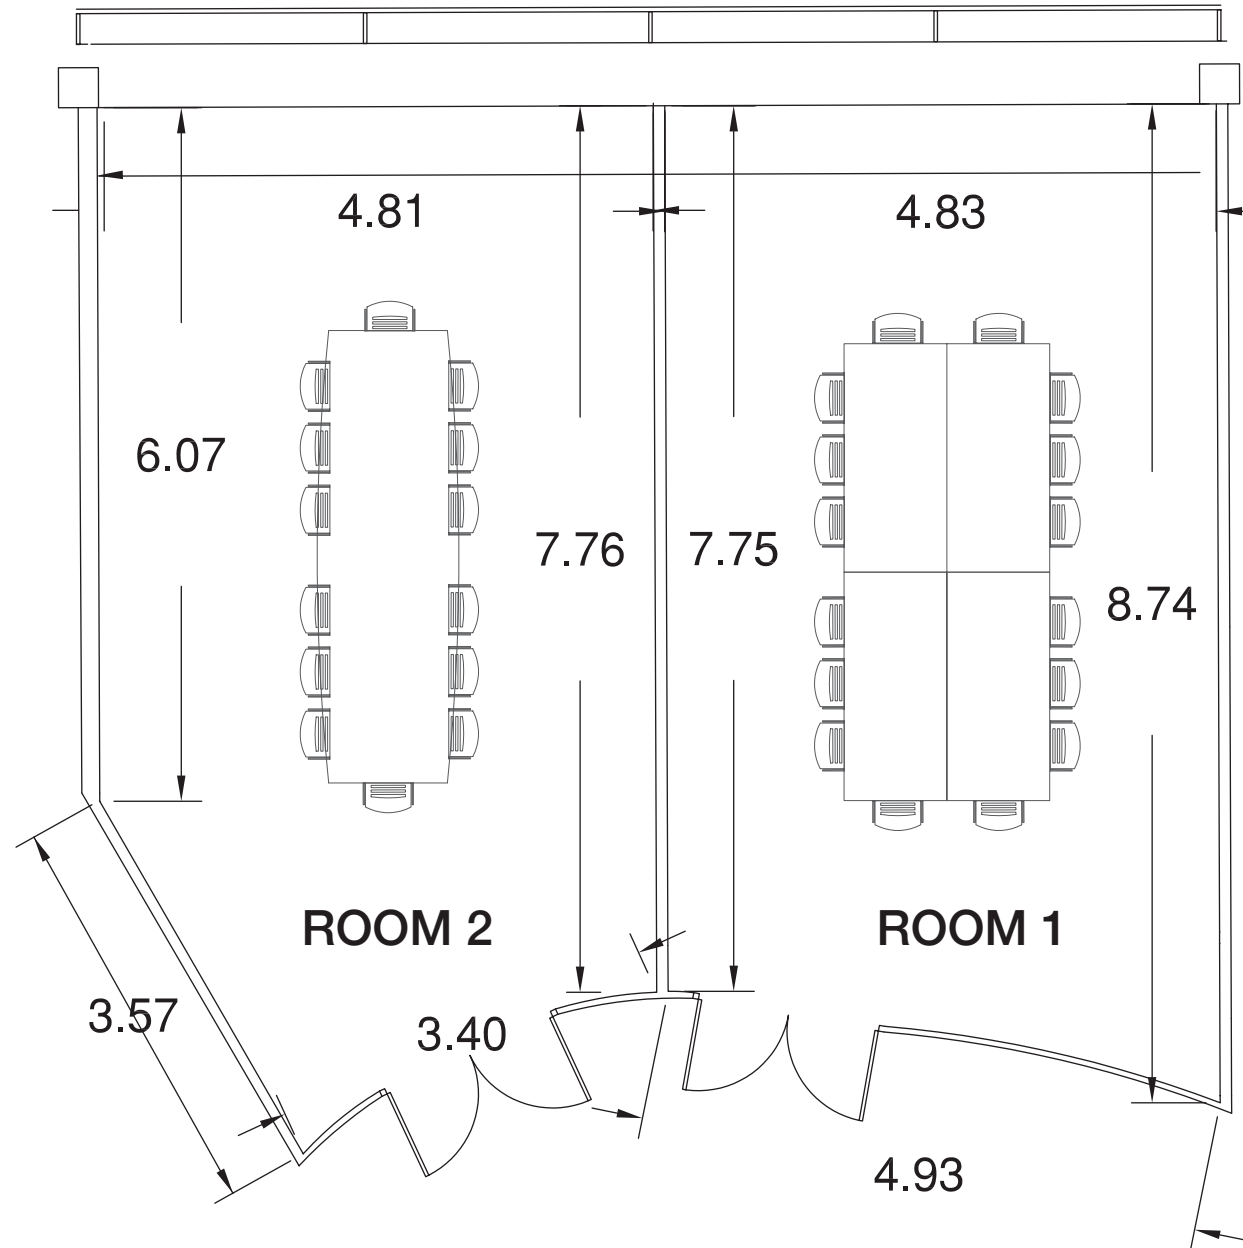

Palau de Congressos de Barcelona Rooms 1 and 2

LEVEL 1

Room 1 and 2: 39 m2 each
Room height : 3,30m

No AV equipment included in the room.

ROOM CAPACITY

					
Theatre	Classroom	U shape	Boardroom 16	Banquet	Cocktail
-	-	-		-	-