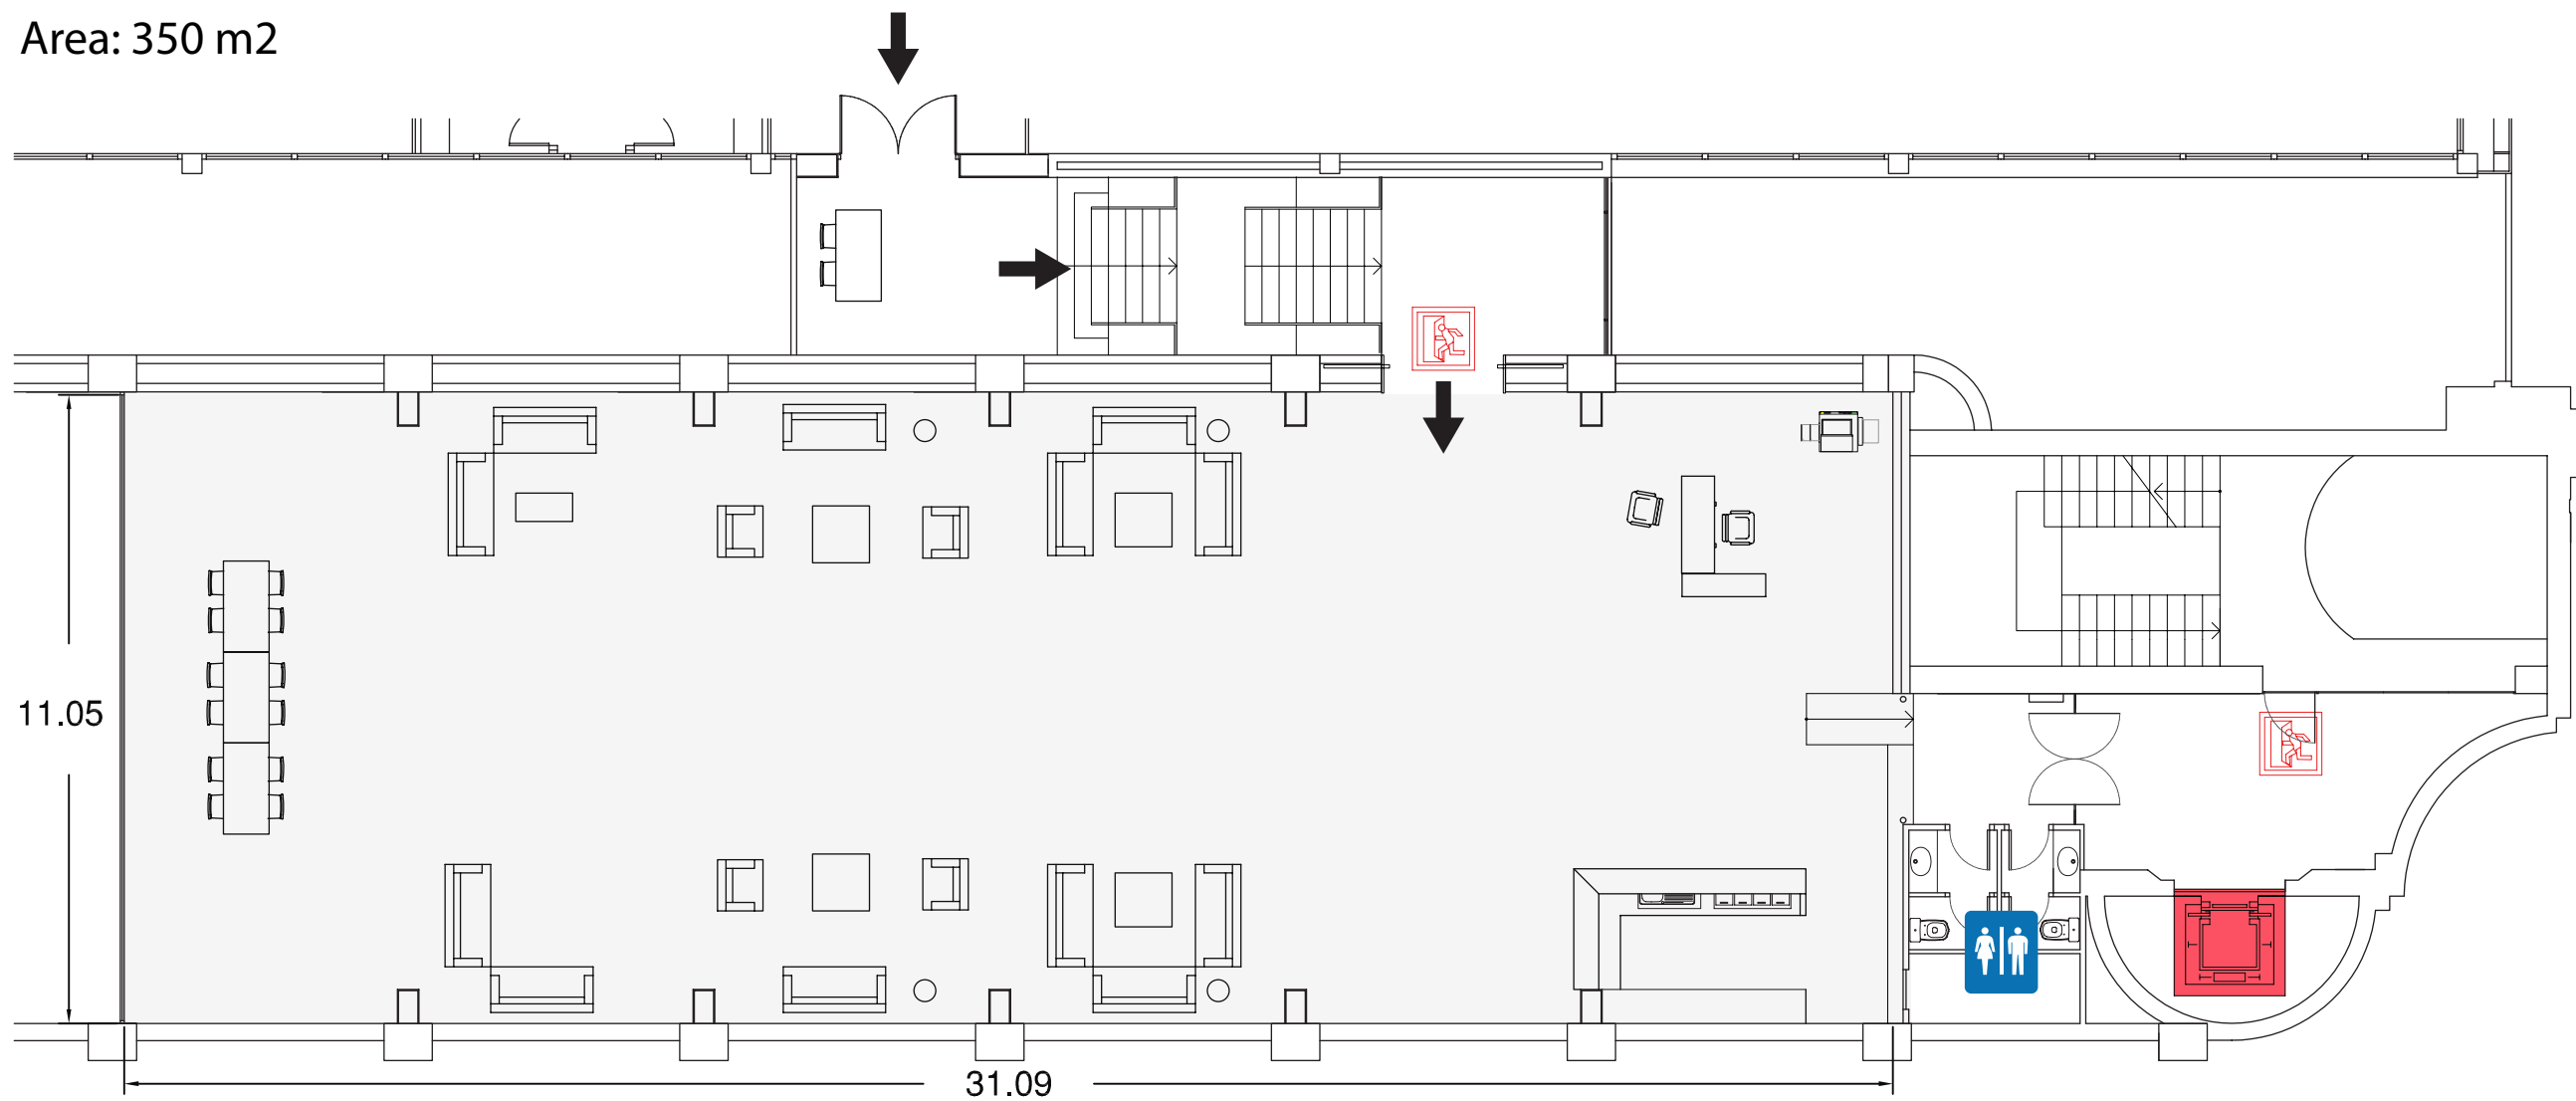

Palau de Congressos de Barcelona VIP Room

VIP AREA

LEVEL 1

Area: 350 m²

 Elevator

ROOM CAPACITY

					
Theatre 290	Classroom 102	U shape 93	Boardroom 96	Banquet 140	Cocktail 215