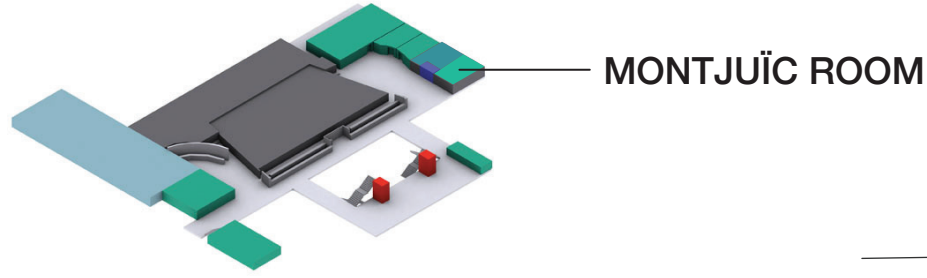

Palau de Congressos de Barcelona Montjuïc Room

MONTJUÏC ROOM

LEVEL 2

Area 63 m2

ROOM CAPACITY

Theatre 48	Classroom 18	U shape -	Boardroom 28	Banquet 30	Cocktail -