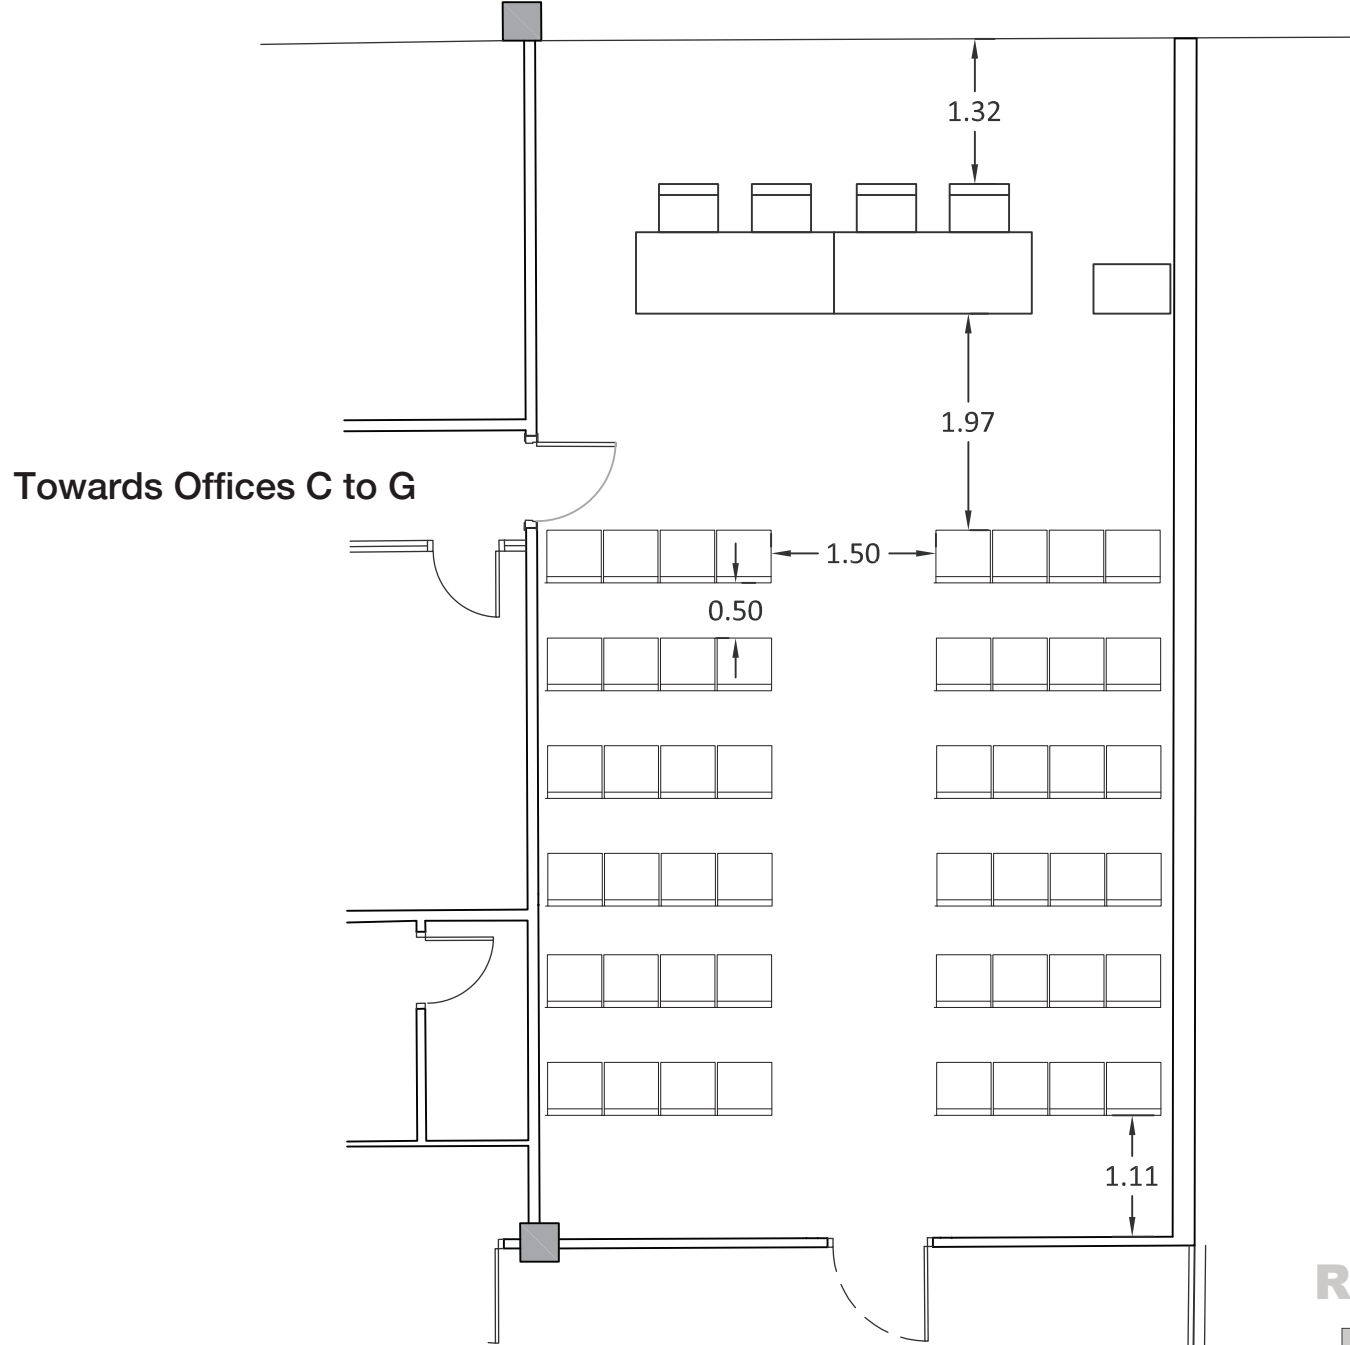

Palau de Congressos de Barcelona Montjuïc Room

MONTJUÏC ROOM

LEVEL 2

Area 63 m2

ROOM CAPACITY

Theatre 48	Classroom 18	U shape -	Boardroom 28	Banquet 30	Cocktail -