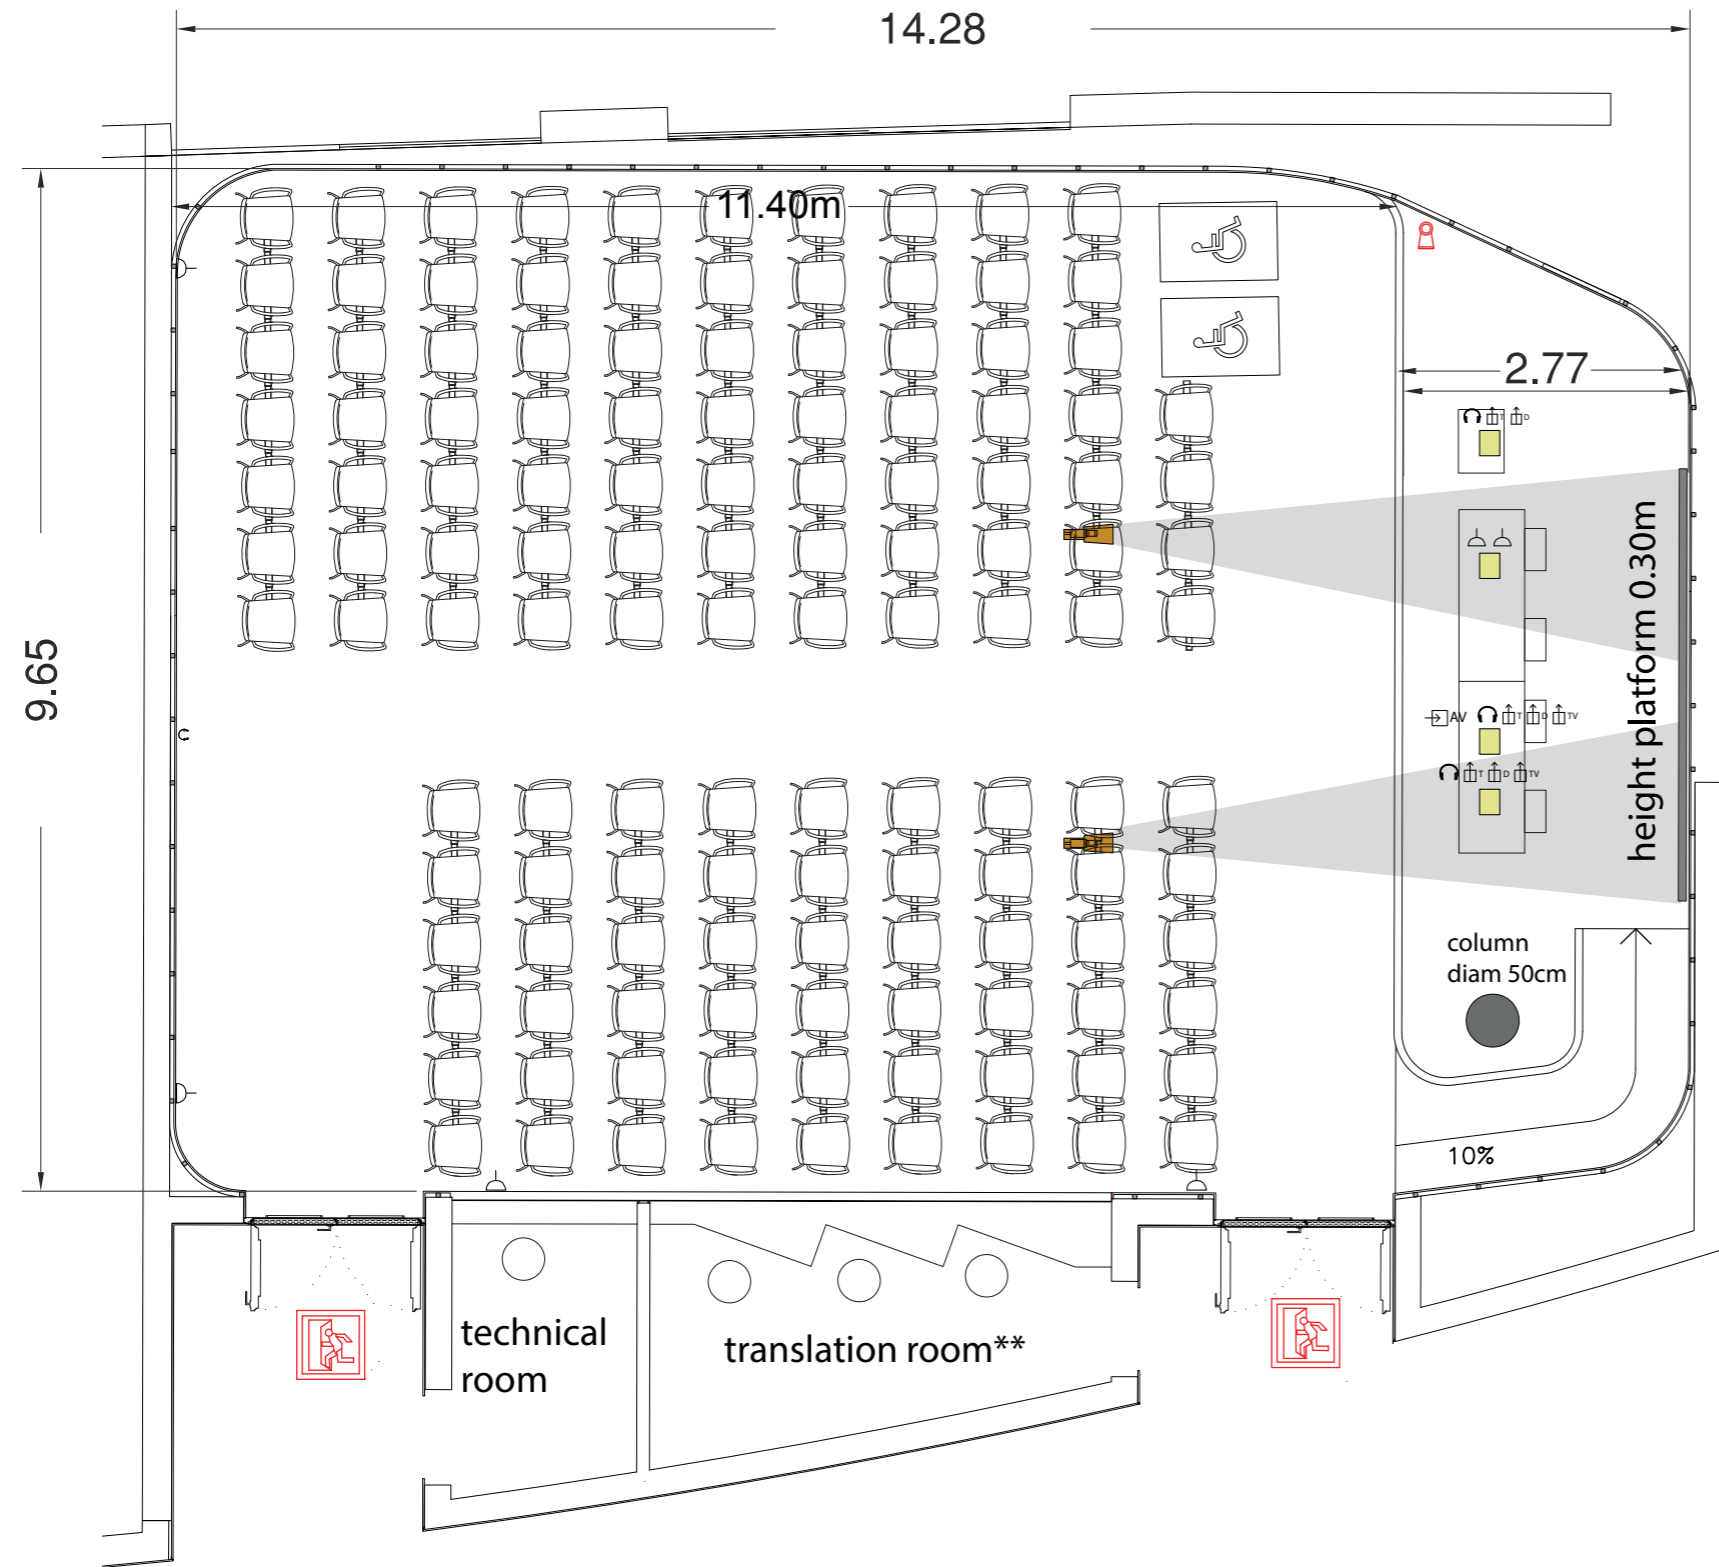

CC1 - Room 1.1

138 m2
 Room height : 4,40m
 Screens : 1 for 2 separate projectors
 2X head tables: dimensions of each: 162 X 60cm, 80cm height of front panel
 Lectern under request and quote

-  Emergency exit
-  Fire extinguisher
-  Built-in floor box
-  Video connection
-  Projector
-  Sound connection
-  Telephone line
-  Data/internet line (10Mb)
-  TV/antenna line
-  Power socket 1.2 Kw