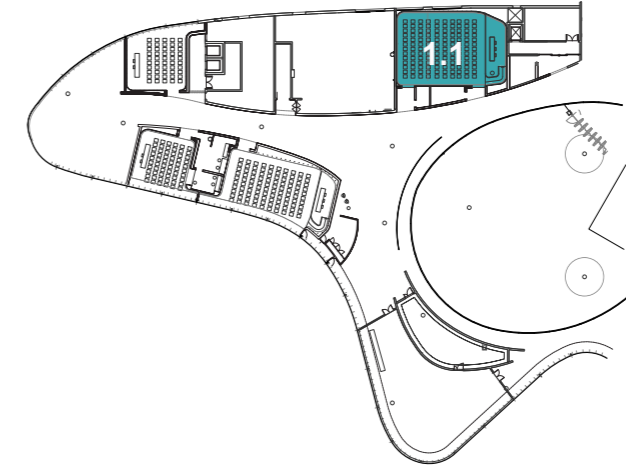

CC1 - Room 1.1

138 m2
 Room height : 4,40m
 Screens : 1 for 2 separate projectors
 2X head tables: dimensions of each: 162 X 60cm, 80cm height of front panel
 Lectern under request and quote

-  Emergency exit
-  Fire extinguisher
-  Built-in floor box
-  Video connection
-  Projector
-  Sound connection
-  Telephone line
-  Data/internet line (10Mb)
-  TV/antenna line
-  Power socket 1.2 Kw