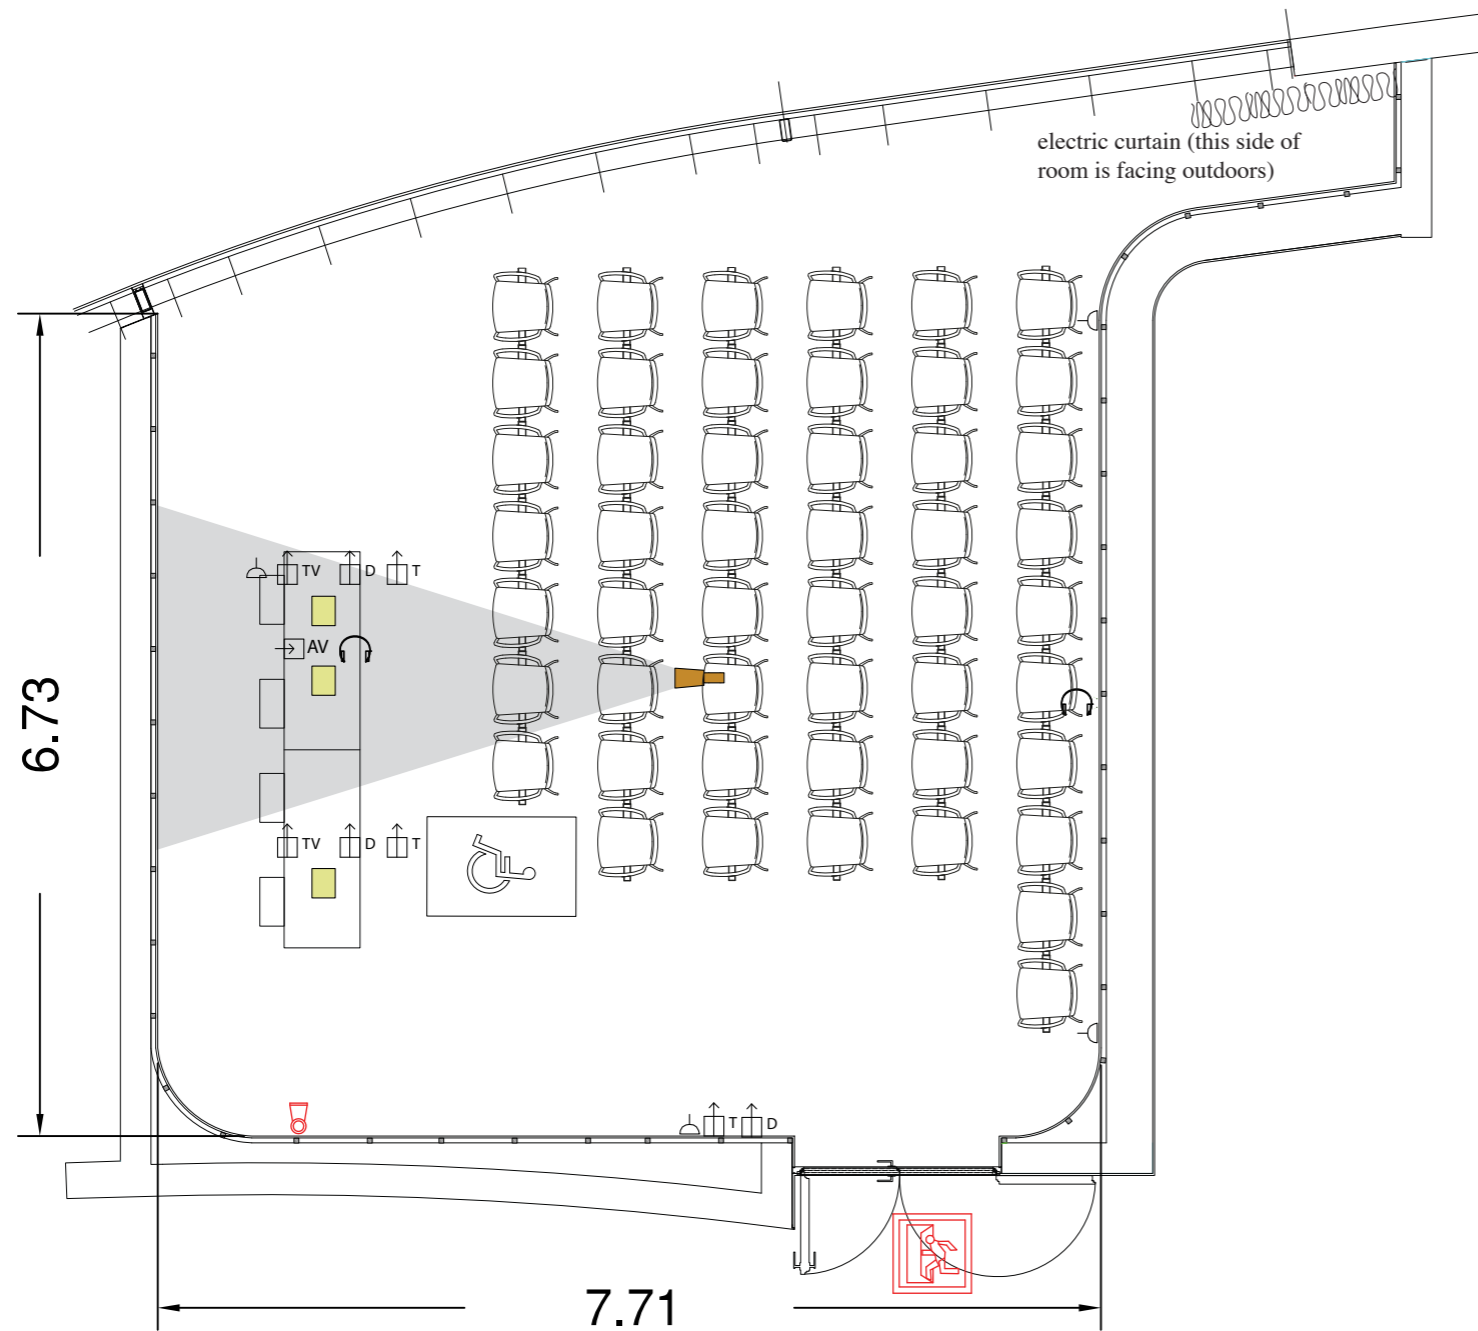

# CC1 - Room 1.2

62 m2  
 Room height : 4,40m  
 Screens : 1  
 2X head tables: dimensions of each: 162 X 60cm, 80cm height of front panel  
 Lectern under request and quote

-  Emergency exit
-  Fire extinguisher
-  Built-in floor box
-  Video connection
-  Projector
-  Sound connection
-  Telephone line
-  Data/internet line (10Mb)
-  TV/antenna line
-  Power socket 1.2 Kw