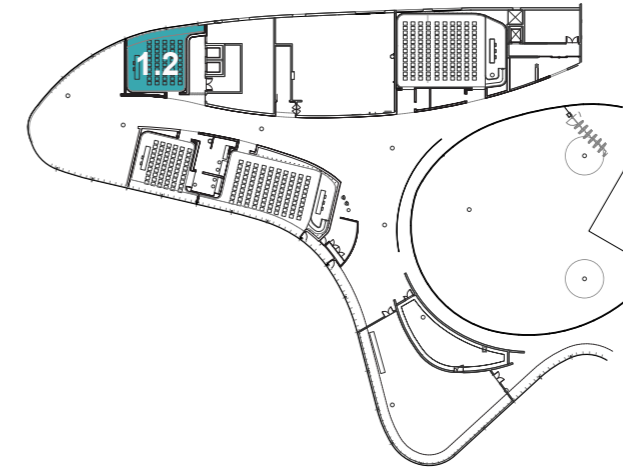

# CC1 - Room 1.2

62 m2  
 Room height : 4,40m  
 Screens : 1  
 2X head tables: dimensions of each: 162 X 60cm, 80cm height of front panel  
 Lectern under request and quote

-  Emergency exit
-  Fire extinguisher
-  Built-in floor box
-  Video connection
-  Projector
-  Sound connection
-  Telephone line
-  Data/internet line (10Mb)
-  TV/antenna line
-  Power socket 1.2 Kw