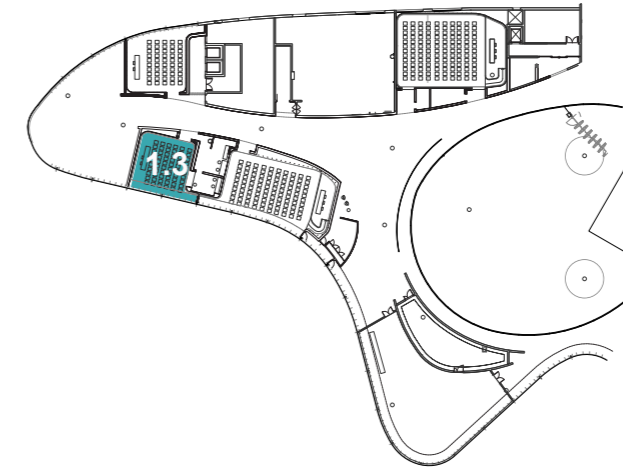

CC1 - Room 1.3

This translation cabin is shared between rooms 1.3 and 1.4 and translations cannot be done simultaneously in both rooms.

56 m2
 Room height : 4,40m
 Screens : 1
 2X head tables: dimensions of each: 162 X 60cm, 80cm height of front panel
 Lectern under request and quote

-  Emergency exit
-  Fire extinguisher
-  Built-in floor box
-  Video connection
-  Projector
-  Sound connection
-  Telephone line
-  Data/internet line (10Mb)
-  TV/antenna line
-  Power socket 1.2 Kw