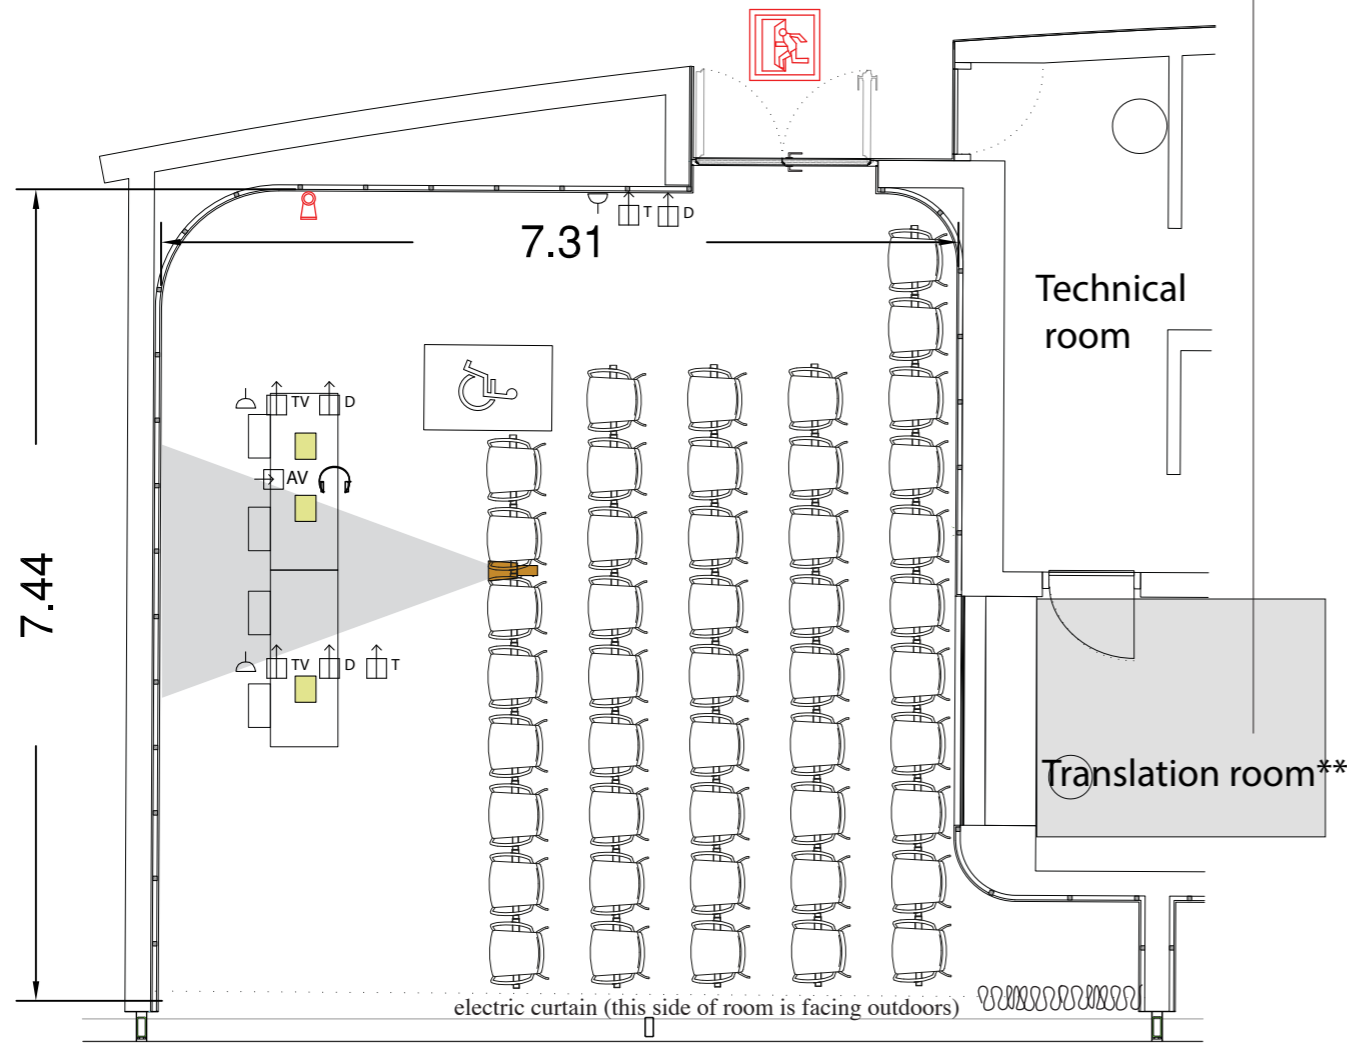

CC1 - Room 1.3

This translation cabin is shared between rooms 1.3 and 1.4 and translations cannot be done simultaneously in both rooms.

56 m2
 Room height : 4,40m
 Screens : 1
 2X head tables: dimensions of each: 162 X 60cm, 80cm height of front panel
 Lectern under request and quote

-  Emergency exit
-  Fire extinguisher
-  Built-in floor box
-  Video connection
-  Projector
-  Sound connection
-  Telephone line
-  Data/internet line (10Mb)
-  TV/antenna line
-  Power socket 1.2 Kw