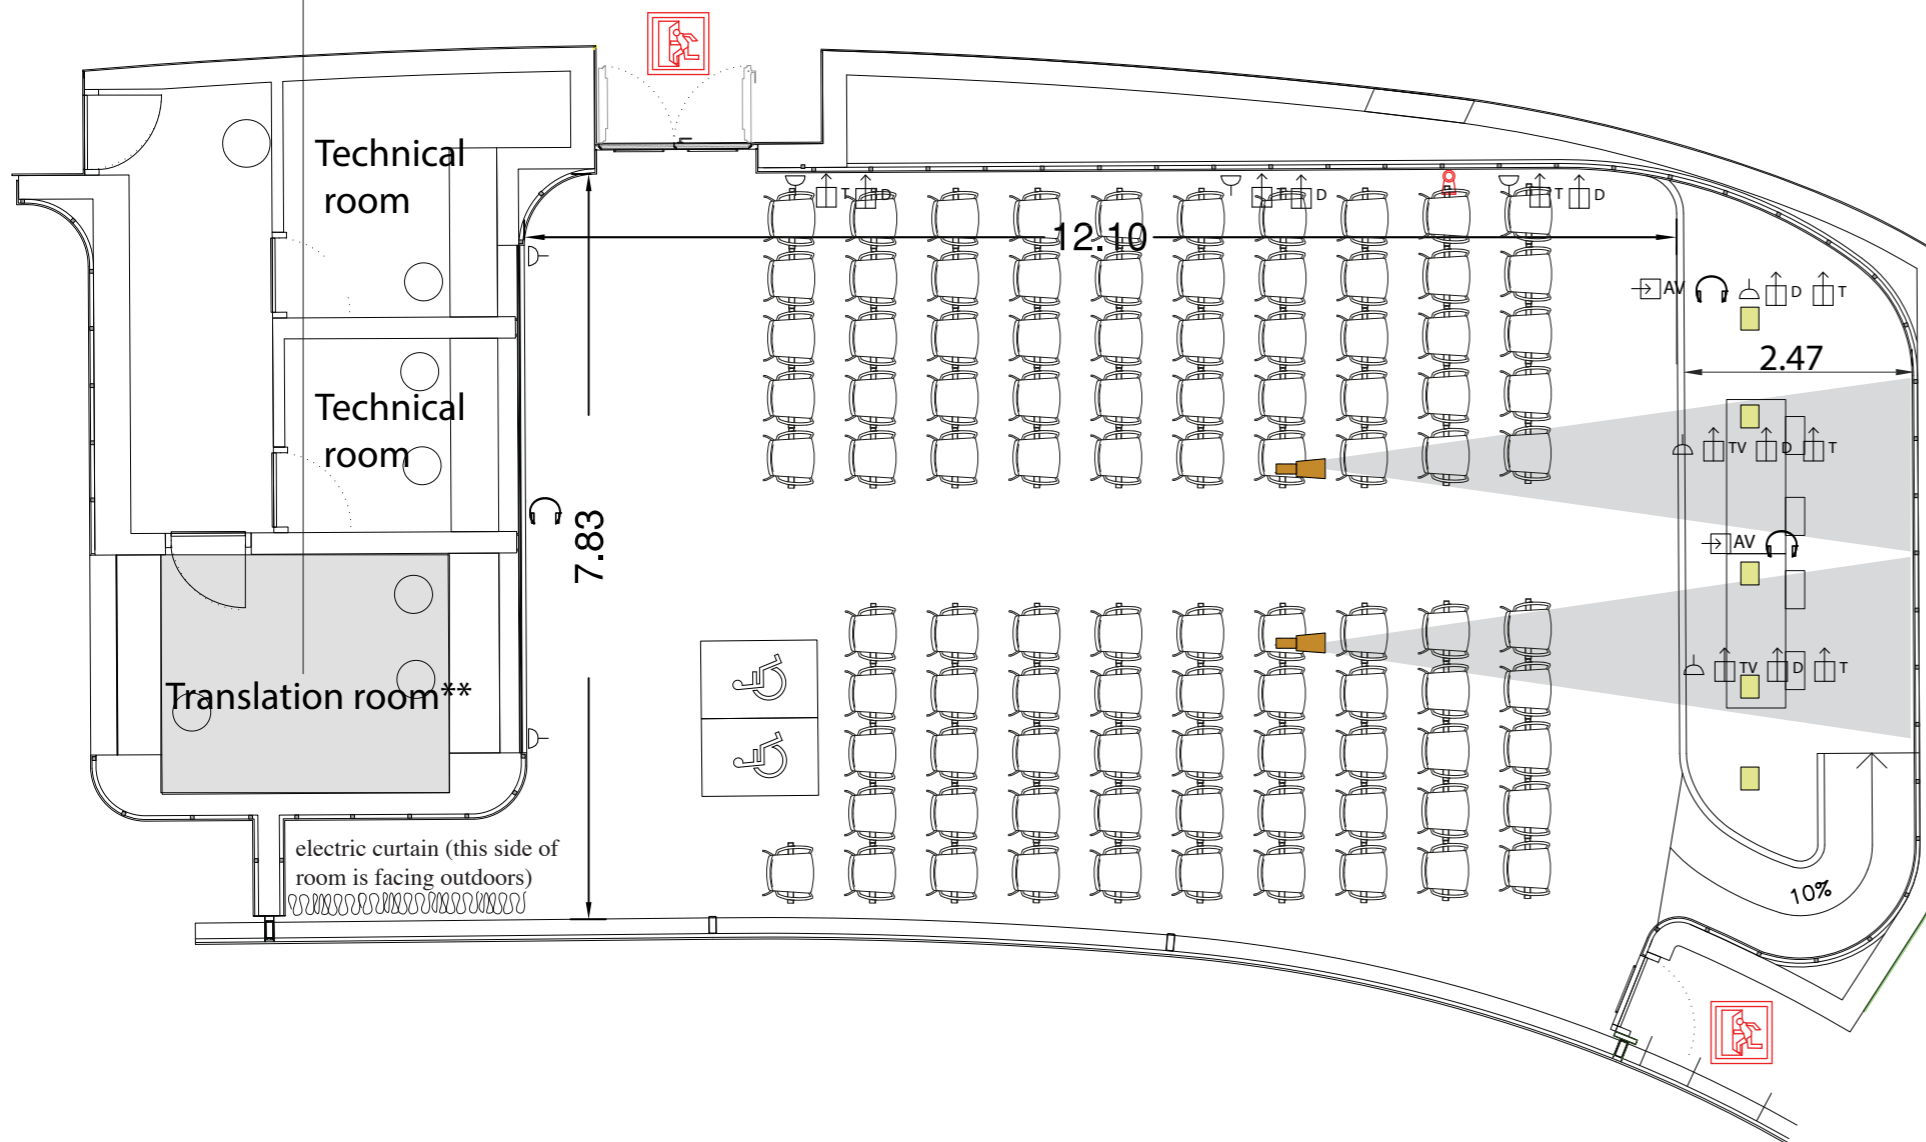

# CC1 - Room 1.4

This translation cabin is shared between rooms 1.3 and 1.4 and translations cannot be done simultaneously in both rooms.

120 m2  
 Room height : 4,40m  
 Screens : 2  
 2X head tables: dimensions of each: 162 X 60cm, 80cm height of front panel  
 Lectern under request and quote

-  Emergency exit
-  Fire extinguisher
-  Built-in floor box
-  Video connection
-  Projector
-  Sound connection
-  Telephone line
-  Data/internet line (10Mb)
-  TV/antenna line
-  Power socket 1.2 Kw