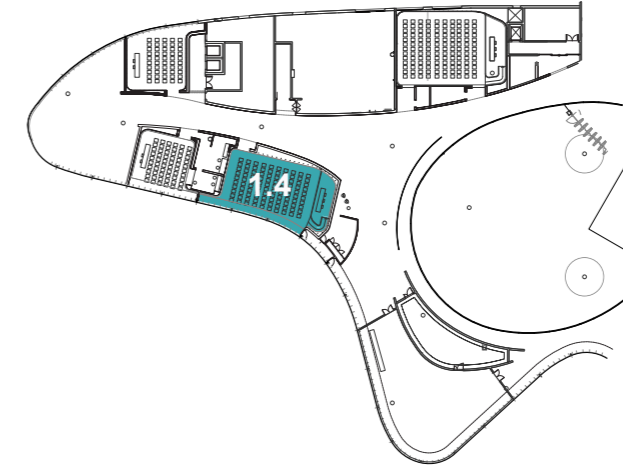

# CC1 - Room 1.4

This translation cabin is shared between rooms 1.3 and 1.4 and translations cannot be done simultaneously in both rooms.

120 m2  
 Room height : 4,40m  
 Screens : 2  
 2X head tables: dimensions of each: 162 X 60cm, 80cm height of front panel  
 Lectern under request and quote

-  Emergency exit
-  Fire extinguisher
-  Built-in floor box
-  Video connection
-  Projector
-  Sound connection
-  Telephone line
-  Data/internet line (10Mb)
-  TV/antenna line
-  Power socket 1.2 Kw