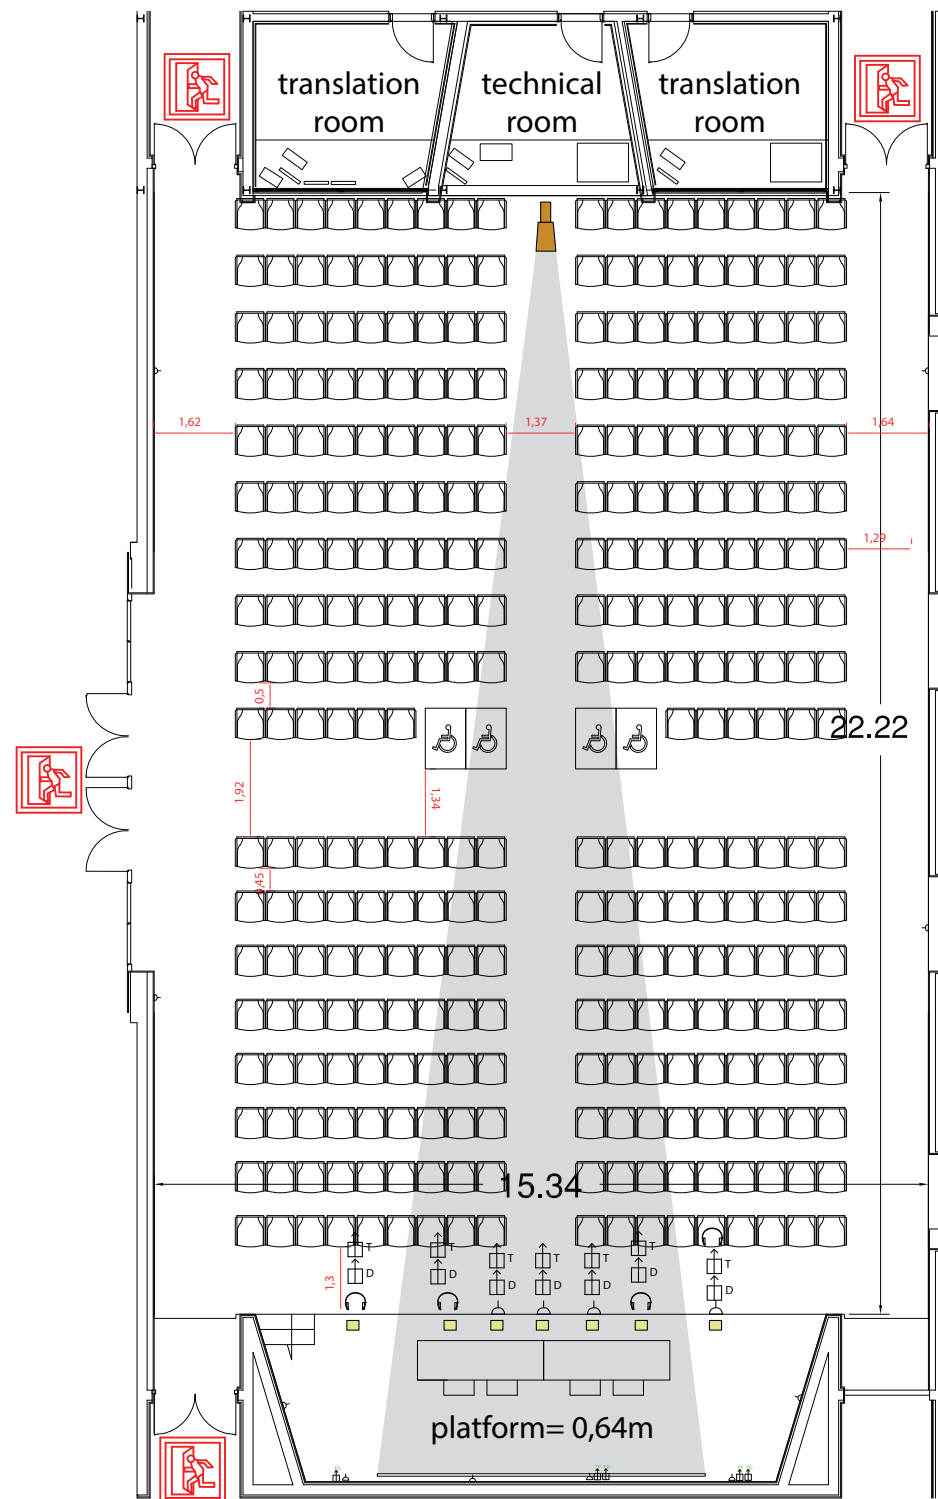

# Conference Center 4 - Room 4.1

340 sqm  
 Room height : 5,45m  
 Screens : 1

-  Emergency exit
-  Fire extinguisher
-  Built-in floor box
-  Video connection
-  Projector
-  Sound connection
-  Telephone line
-  Data/internet line
-  TV/antenna line
-  Power socket