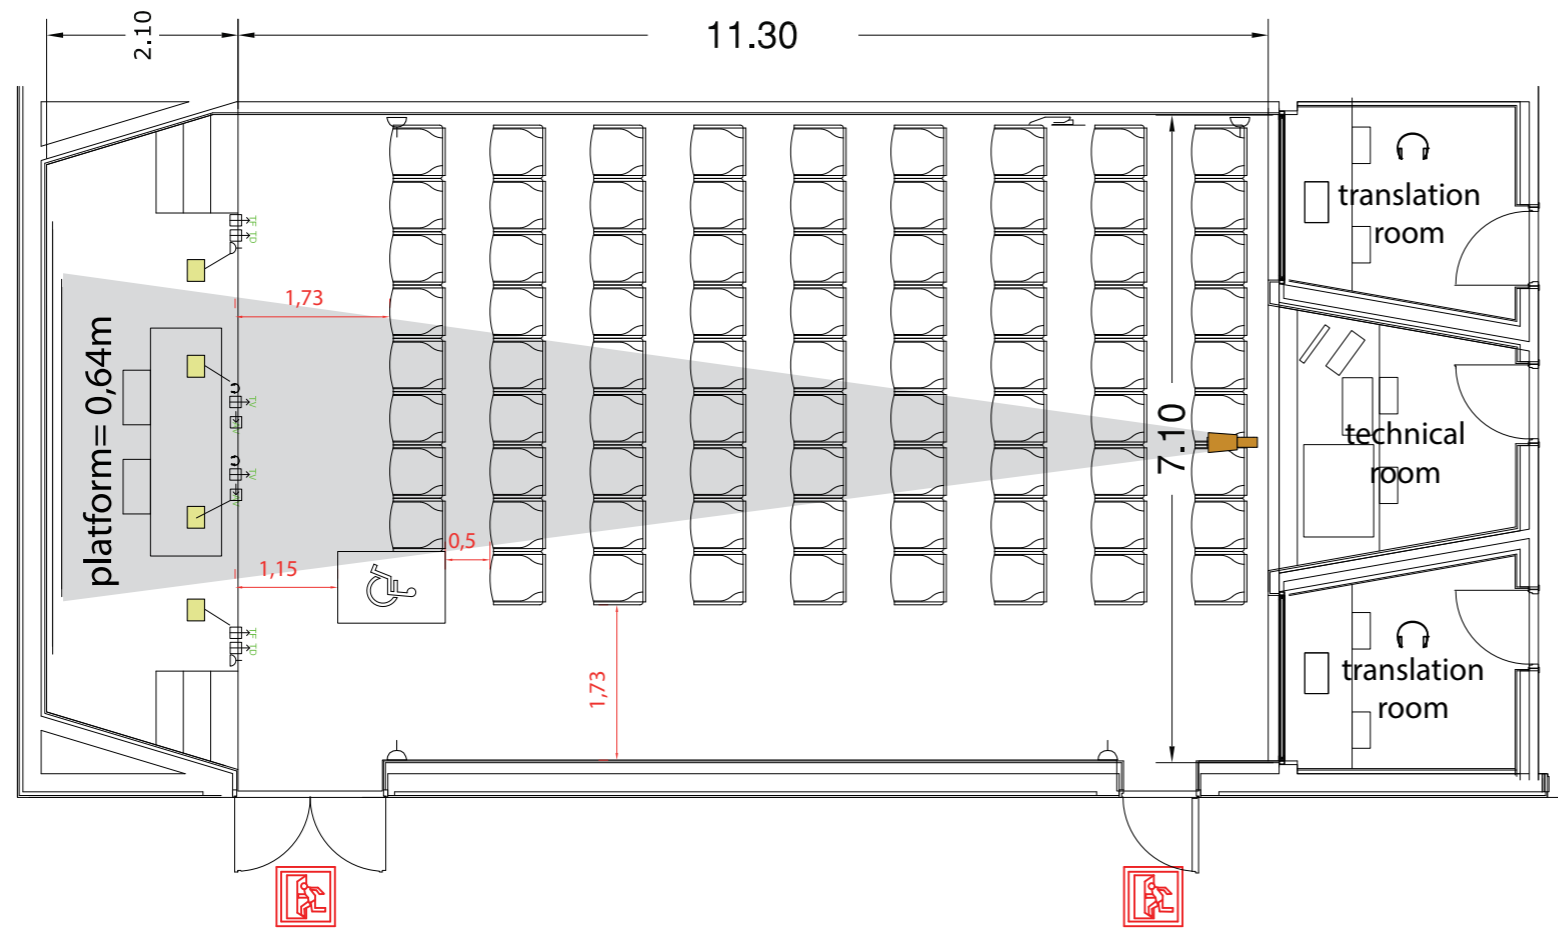

Conference Center 4 - Room 4.3

94.74 sqm
 Room height : 4,25m
 Screens : 1

-  Emergency exit
-  Fire extinguisher
-  Built-in floor box
-  Video connection
-  Projector
-  Sound connection
-  Telephone line
-  Data/internet line
-  TV/antenna line
-  Power socket