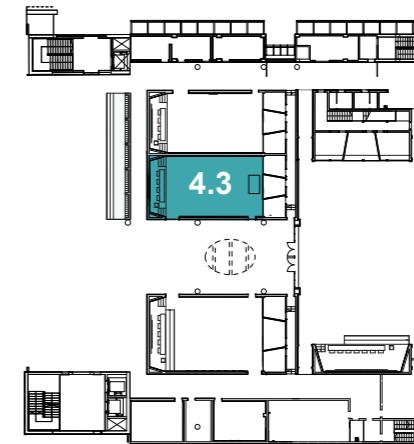

Conference Center 4 - Room 4.3

94.74 sqm
 Room height : 4,25m
 Screens : 1

-  Emergency exit
-  Fire extinguisher
-  Built-in floor box
-  Video connection
-  Projector
-  Sound connection
-  Telephone line
-  Data/internet line
-  TV/antenna line
-  Power socket