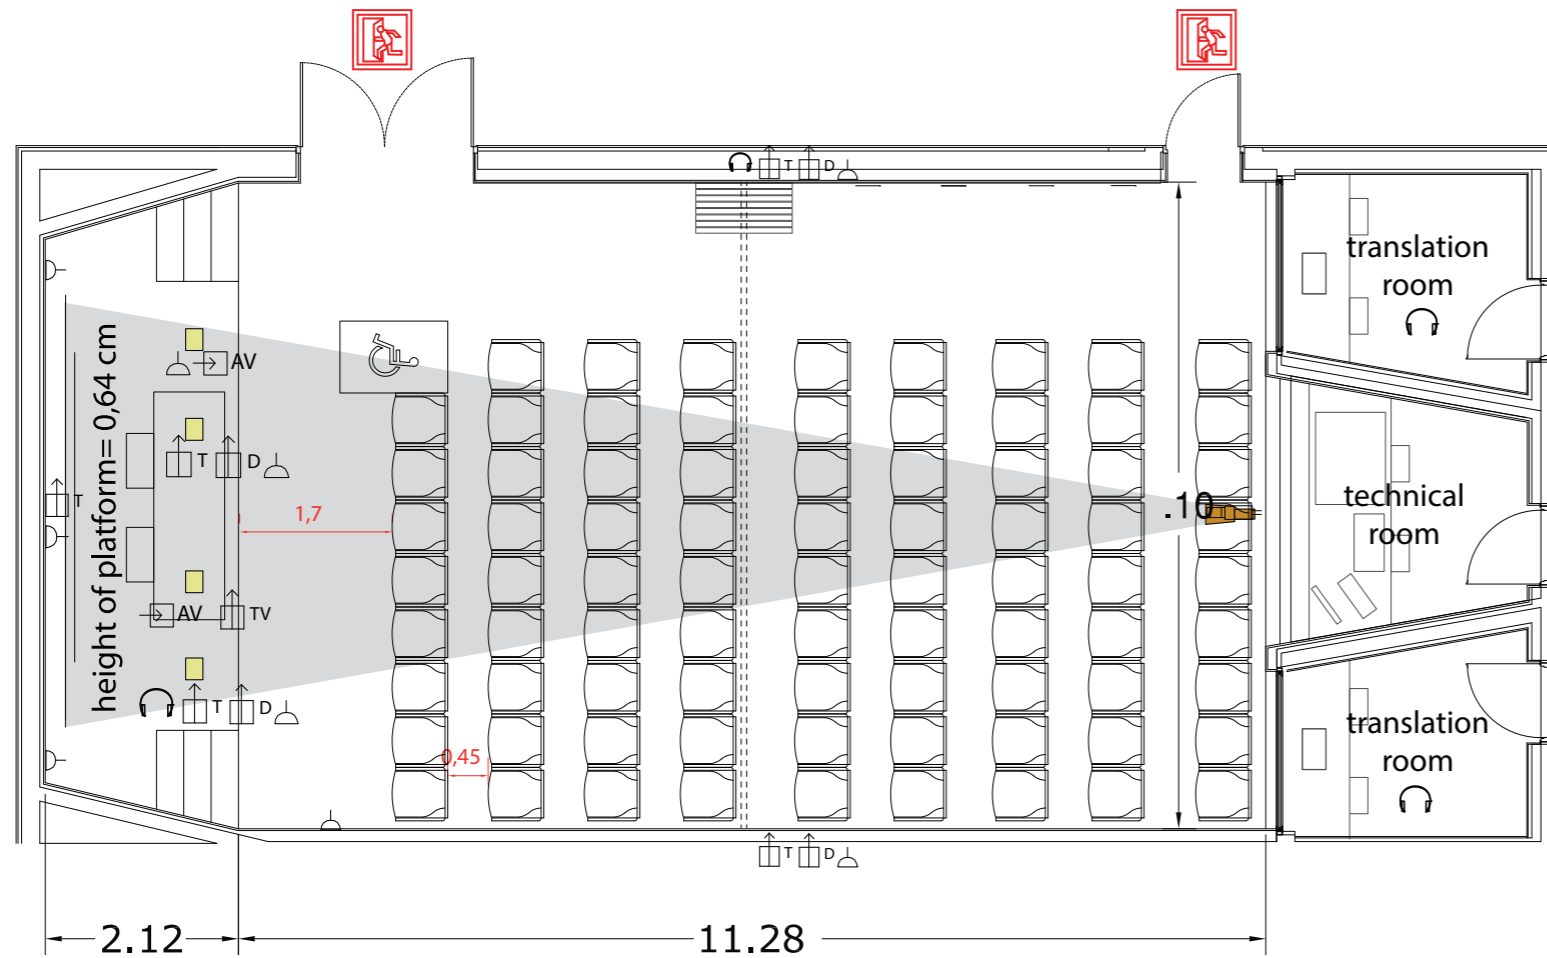

Conference Center 4 - Room 4.4

93,81 sqm (54,16 sqm + 40,47 sqm)

Room height : 4,25m

Screens : 1

-  Emergency exit
-  Fire extinguisher
-  Built-in floor box
-  Video connection
-  Projector
-  Sound connection
-  Telephone line
-  Data/internet line
-  TV/antenna line
-  Power socket

option for dividing the room in two: