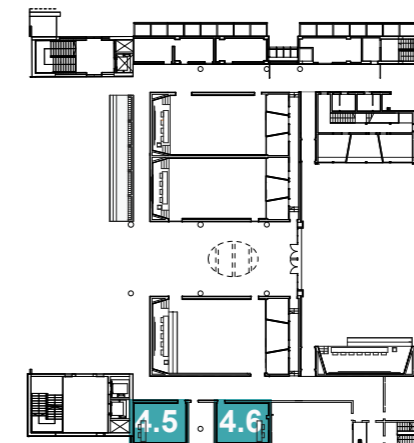

Conference Center 4 - Rooms 4.5 and 4.6

29,55 sqm each
Room height : 4,25m

-  Emergency exit
-  Fire extinguisher
-  Built-in floor box
-  Video connection
-  Projector
-  Sound connection
-  Telephone line
-  Data/internet line
-  TV/antenna line
-  Power socket