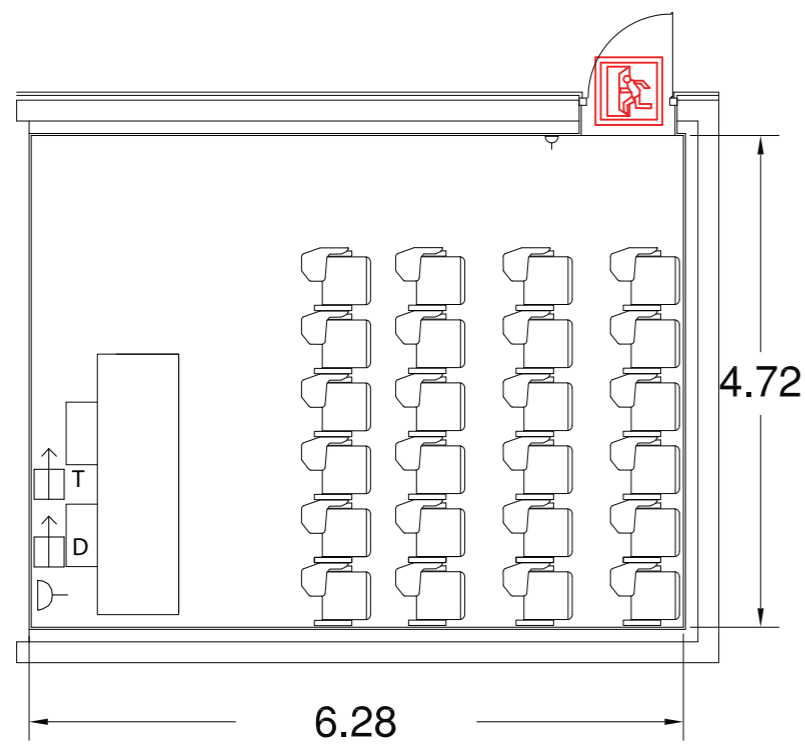

Conference Center 4 - Rooms 4.5 and 4.6

29,55 sqm each
Room height : 4,25m

-  Emergency exit
-  Fire extinguisher
-  Built-in floor box
-  Video connection
-  Projector
-  Sound connection
-  Telephone line
-  Data/internet line
-  TV/antenna line
-  Power socket