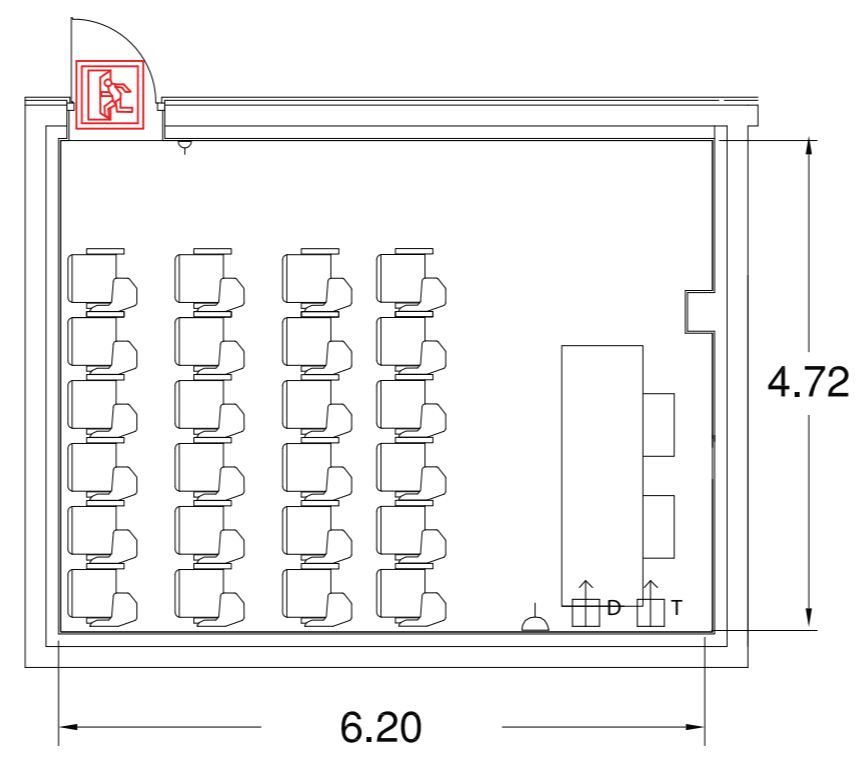

Conference Center 4 - Rooms 4.5 and 4.6

29,55 sqm each
Room height : 4,25m

-  Emergency exit
-  Fire extinguisher
-  Built-in floor box
-  Video connection
-  Projector
-  Sound connection
-  Telephone line
-  Data/internet line
-  TV/antenna line
-  Power socket