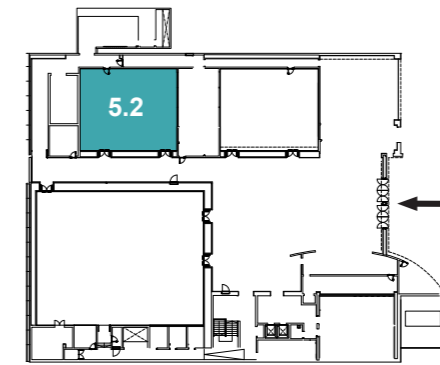

Conference Center 5 - Room 5.2

168 sqm
 Room height : 3.75m
 Screens : 1

-  Emergency exit
-  Fire extinguisher
-  Built-in floor box
-  Video connection
-  Projector
-  Sound connection
-  Telephone line
-  Data/internet line
-  TV/antenna line
-  Power socket