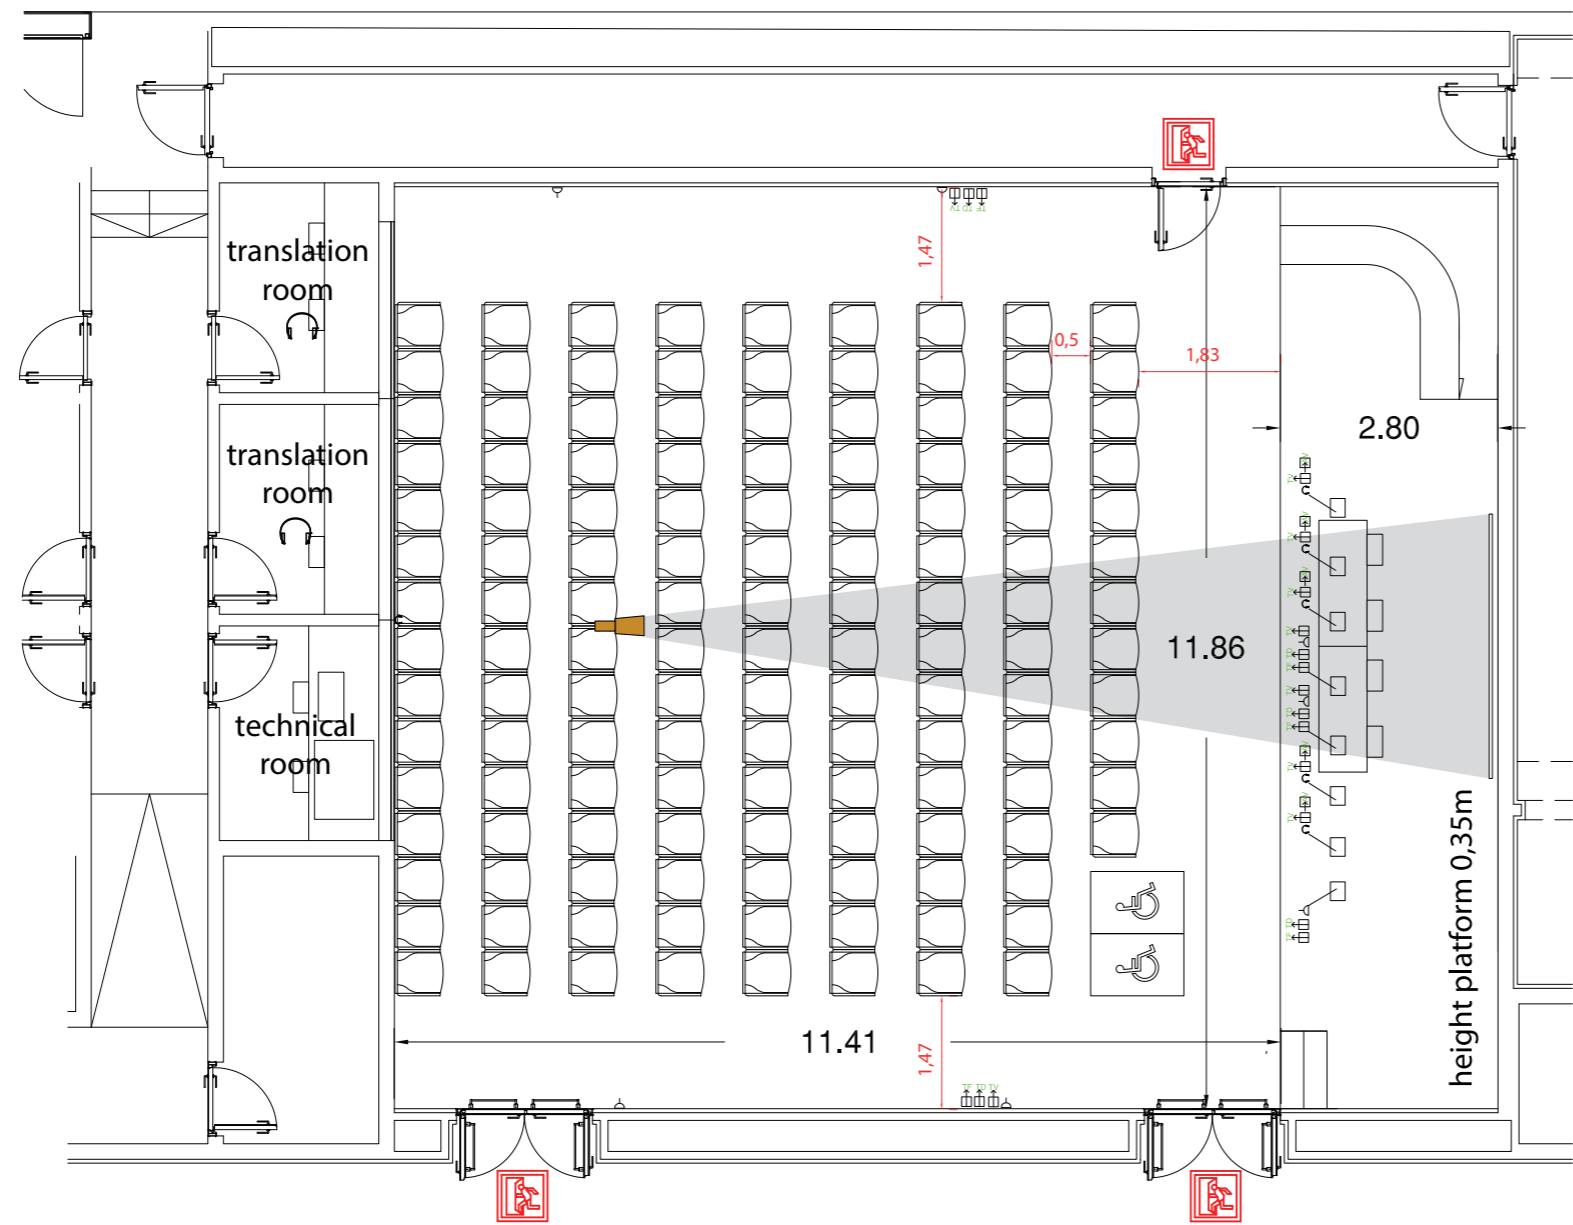

Conference Center 5 - Room 5.3

168 sqm
 Room height : 3,75m
 Screens : 1

-  Emergency exit
-  Fire extinguisher
-  Built-in floor box
-  Video connection
-  Projector
-  Sound connection
-  Telephone line
-  Data/internet line
-  TV/antenna line
-  Power socket