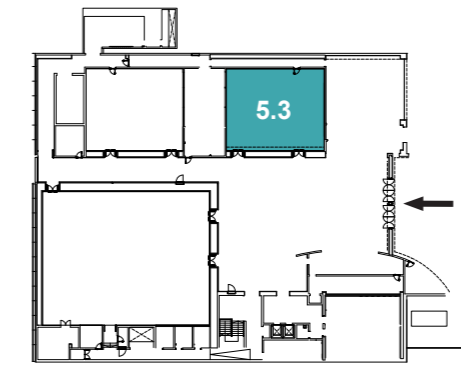

Conference Center 5 - Room 5.3

168 sqm
 Room height : 3,75m
 Screens : 1

-  Emergency exit
-  Fire extinguisher
-  Built-in floor box
-  Video connection
-  Projector
-  Sound connection
-  Telephone line
-  Data/internet line
-  TV/antenna line
-  Power socket