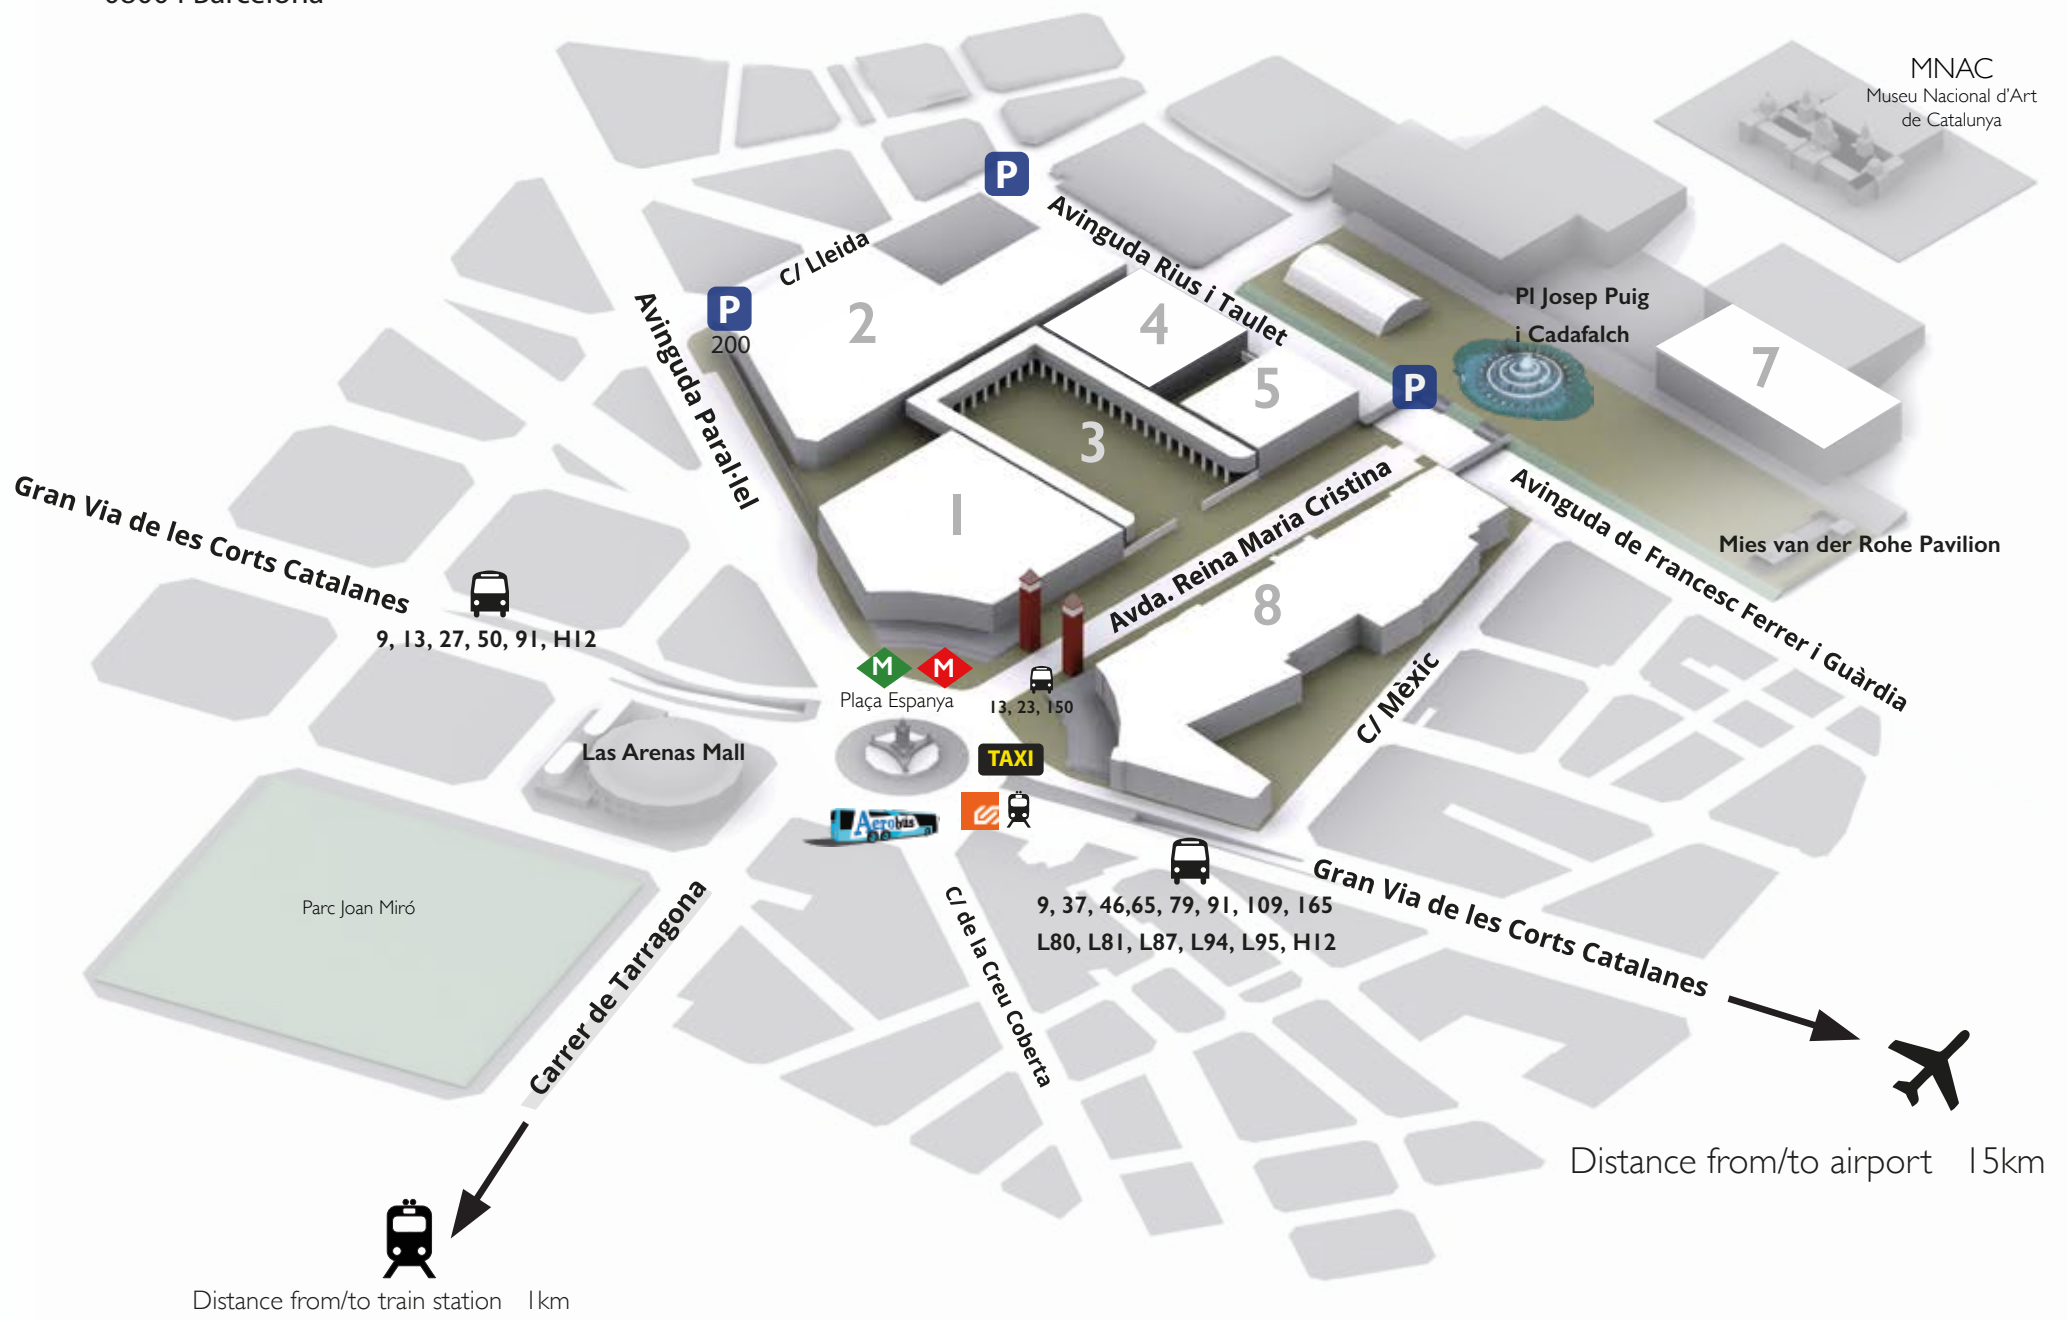

# ACCESS PLAN

Address: Avda. Reina Maria Cristina s/n  
08004 Barcelona

Distance from/to train station 1km

Distance from/to airport 15km

# LOGISTIC AREA SOT DEL MIGDIA

GPS 41°21'34.7"N 2°08'58.3"E

Google Map click here

<https://goo.gl/maps/9BErhD7ZUJQ2>

Sot del Migdia

# ROAD ACCESS

# METRO LINES