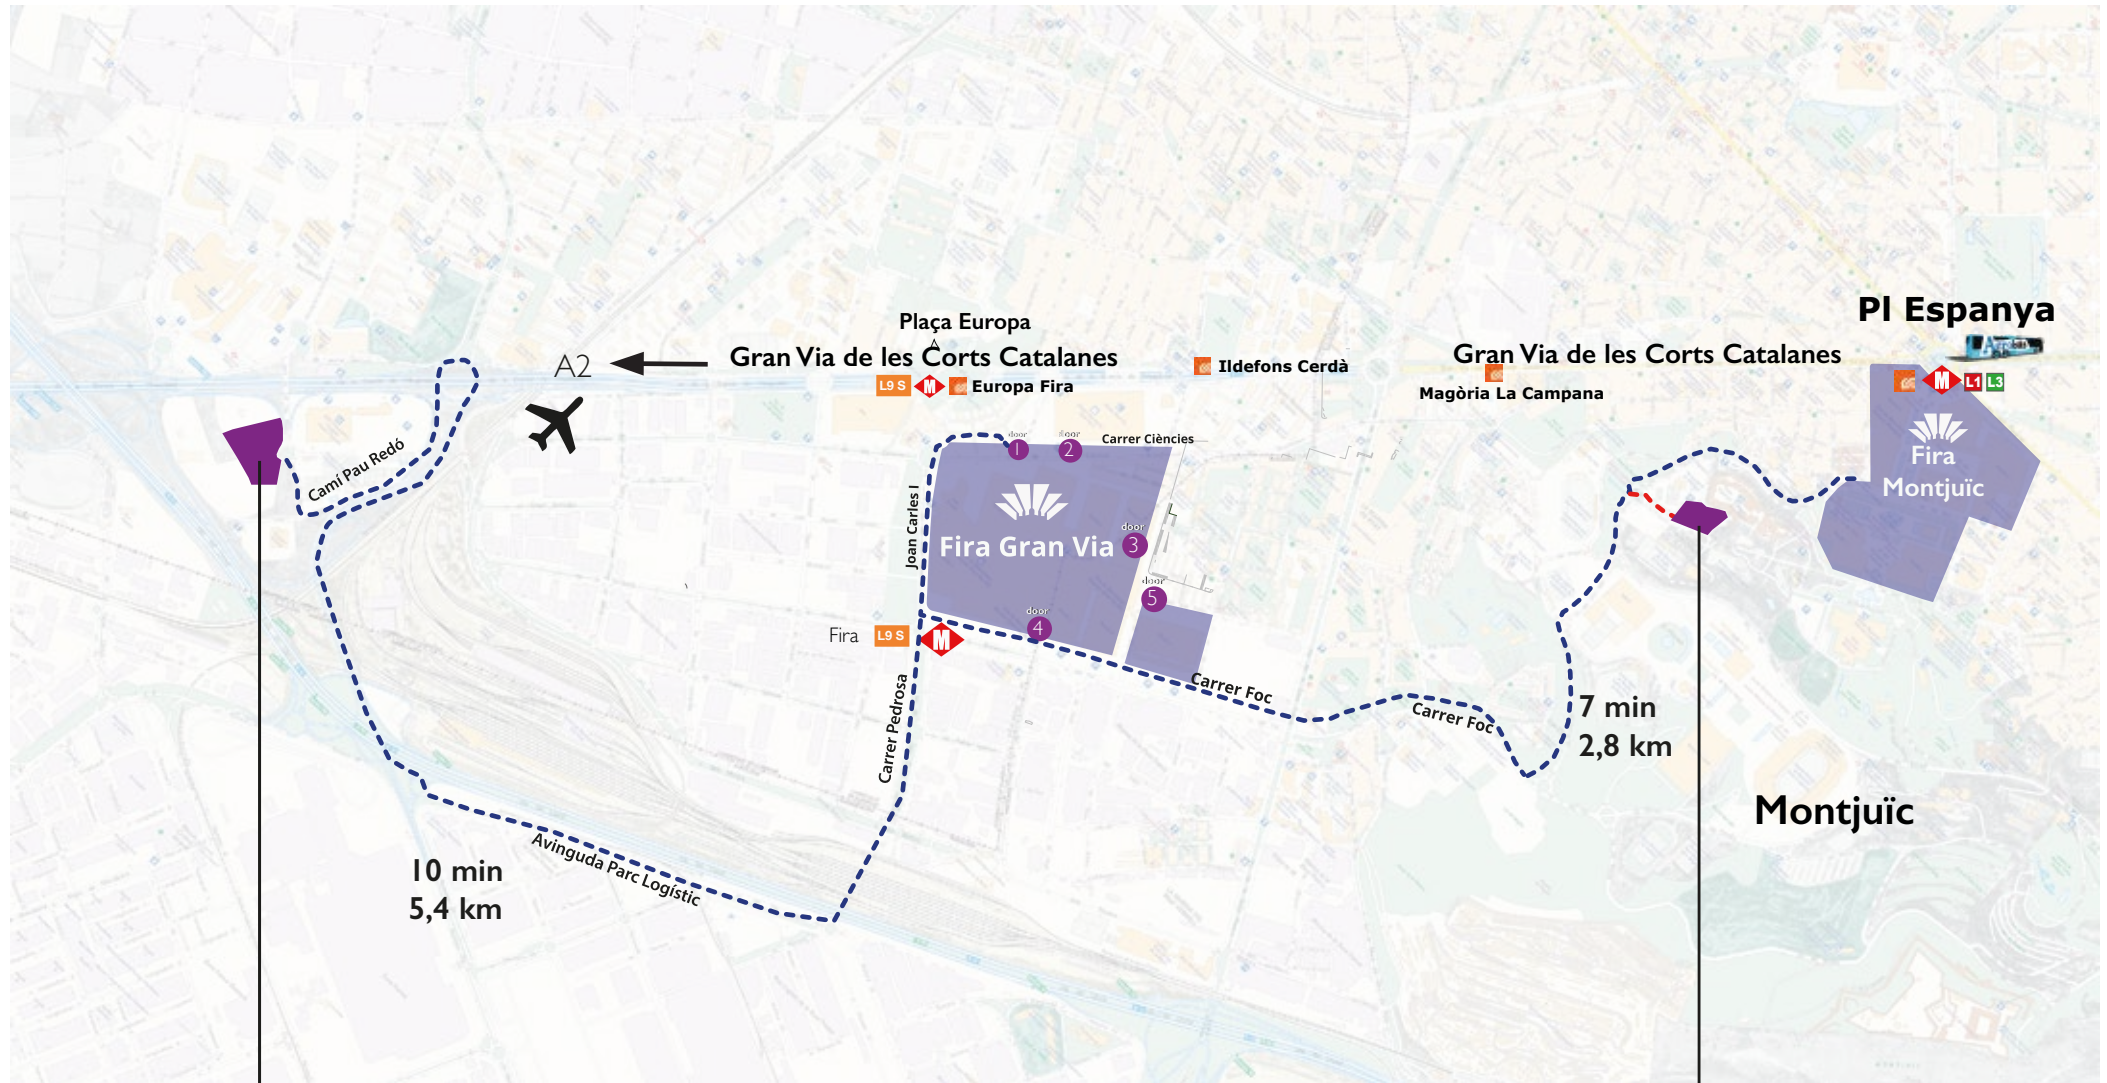

LORRY PARKING AREAS

Parking Bellvitge 24h

C/ Cami de Pau Redó L'Hospitalet de llobregat
Phone +34 617 757 929

Parking Iglesias 24h

Avda Montanyans s/n Barcelona
Phone +34 93 425 0031