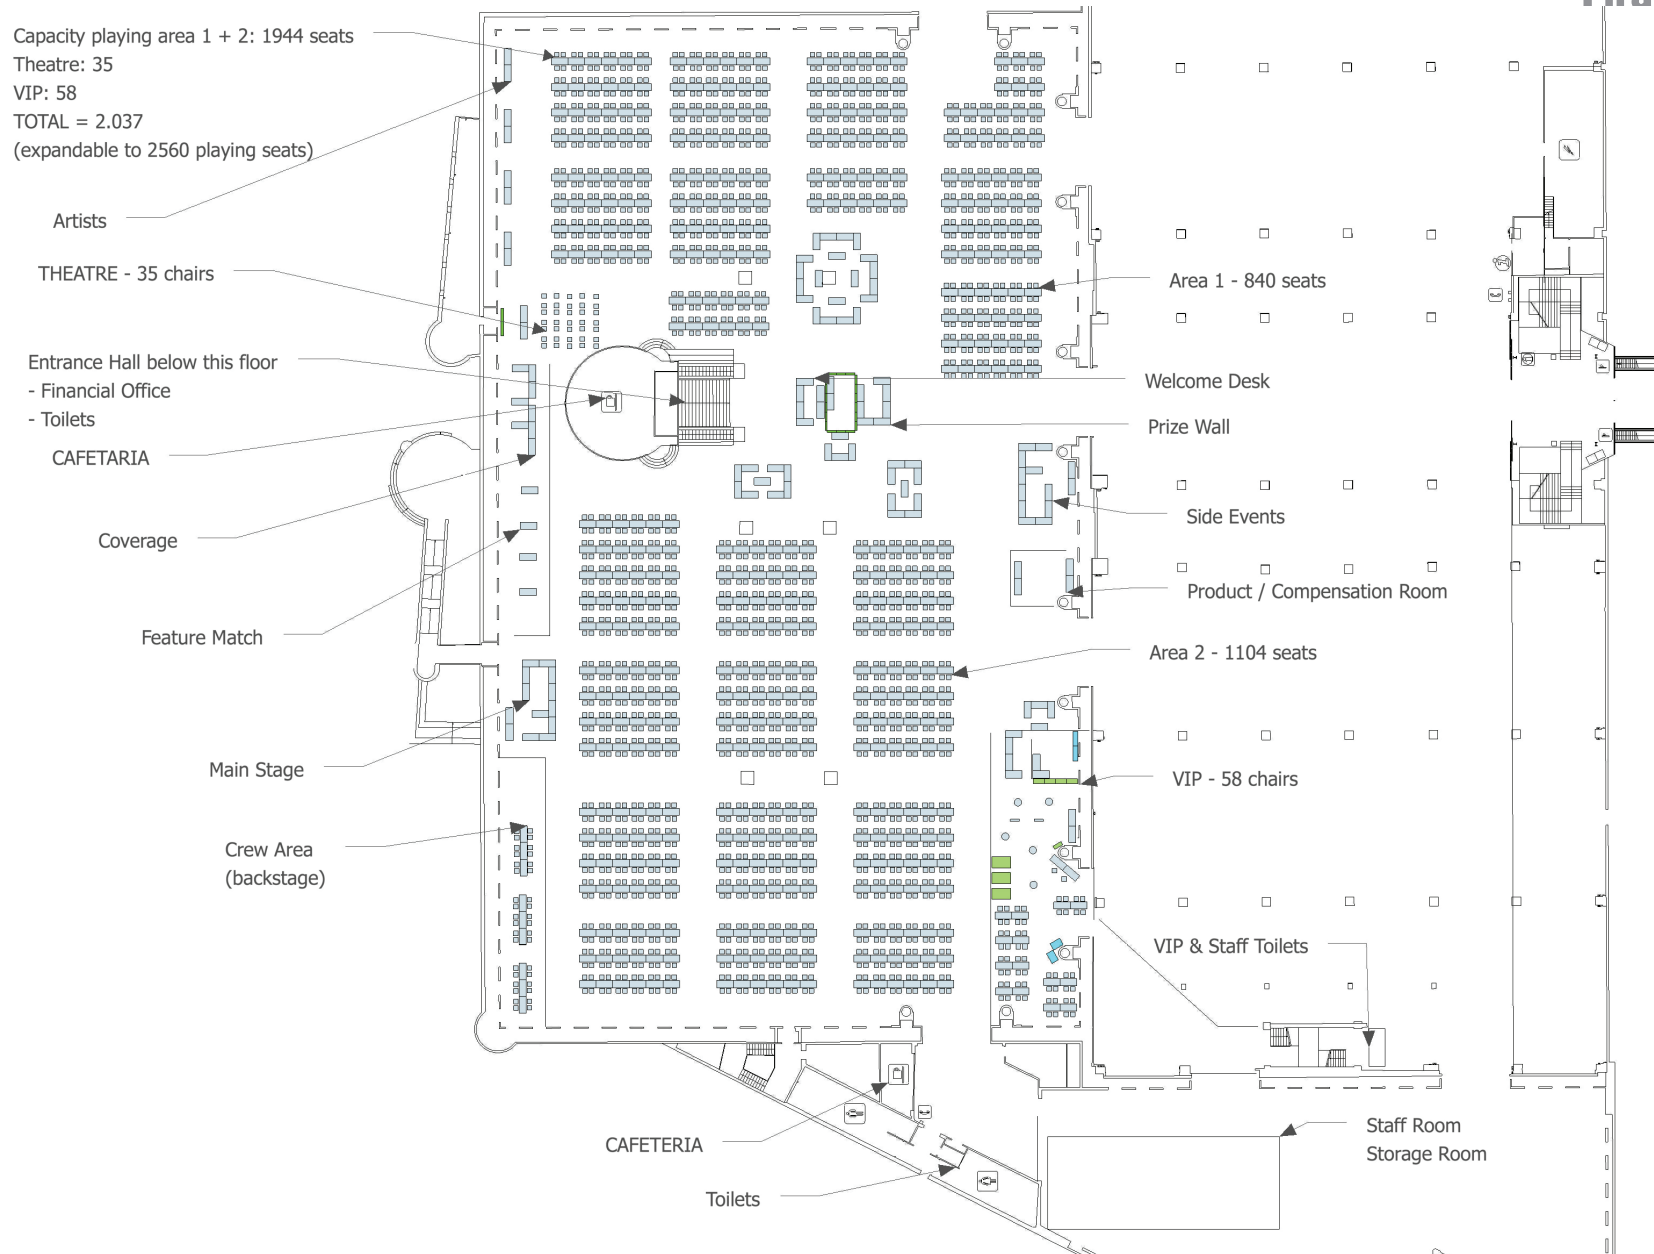

Auditorium and Banquet 1200 pax

Team tables 2560 pax

Auditorium 1842 pax