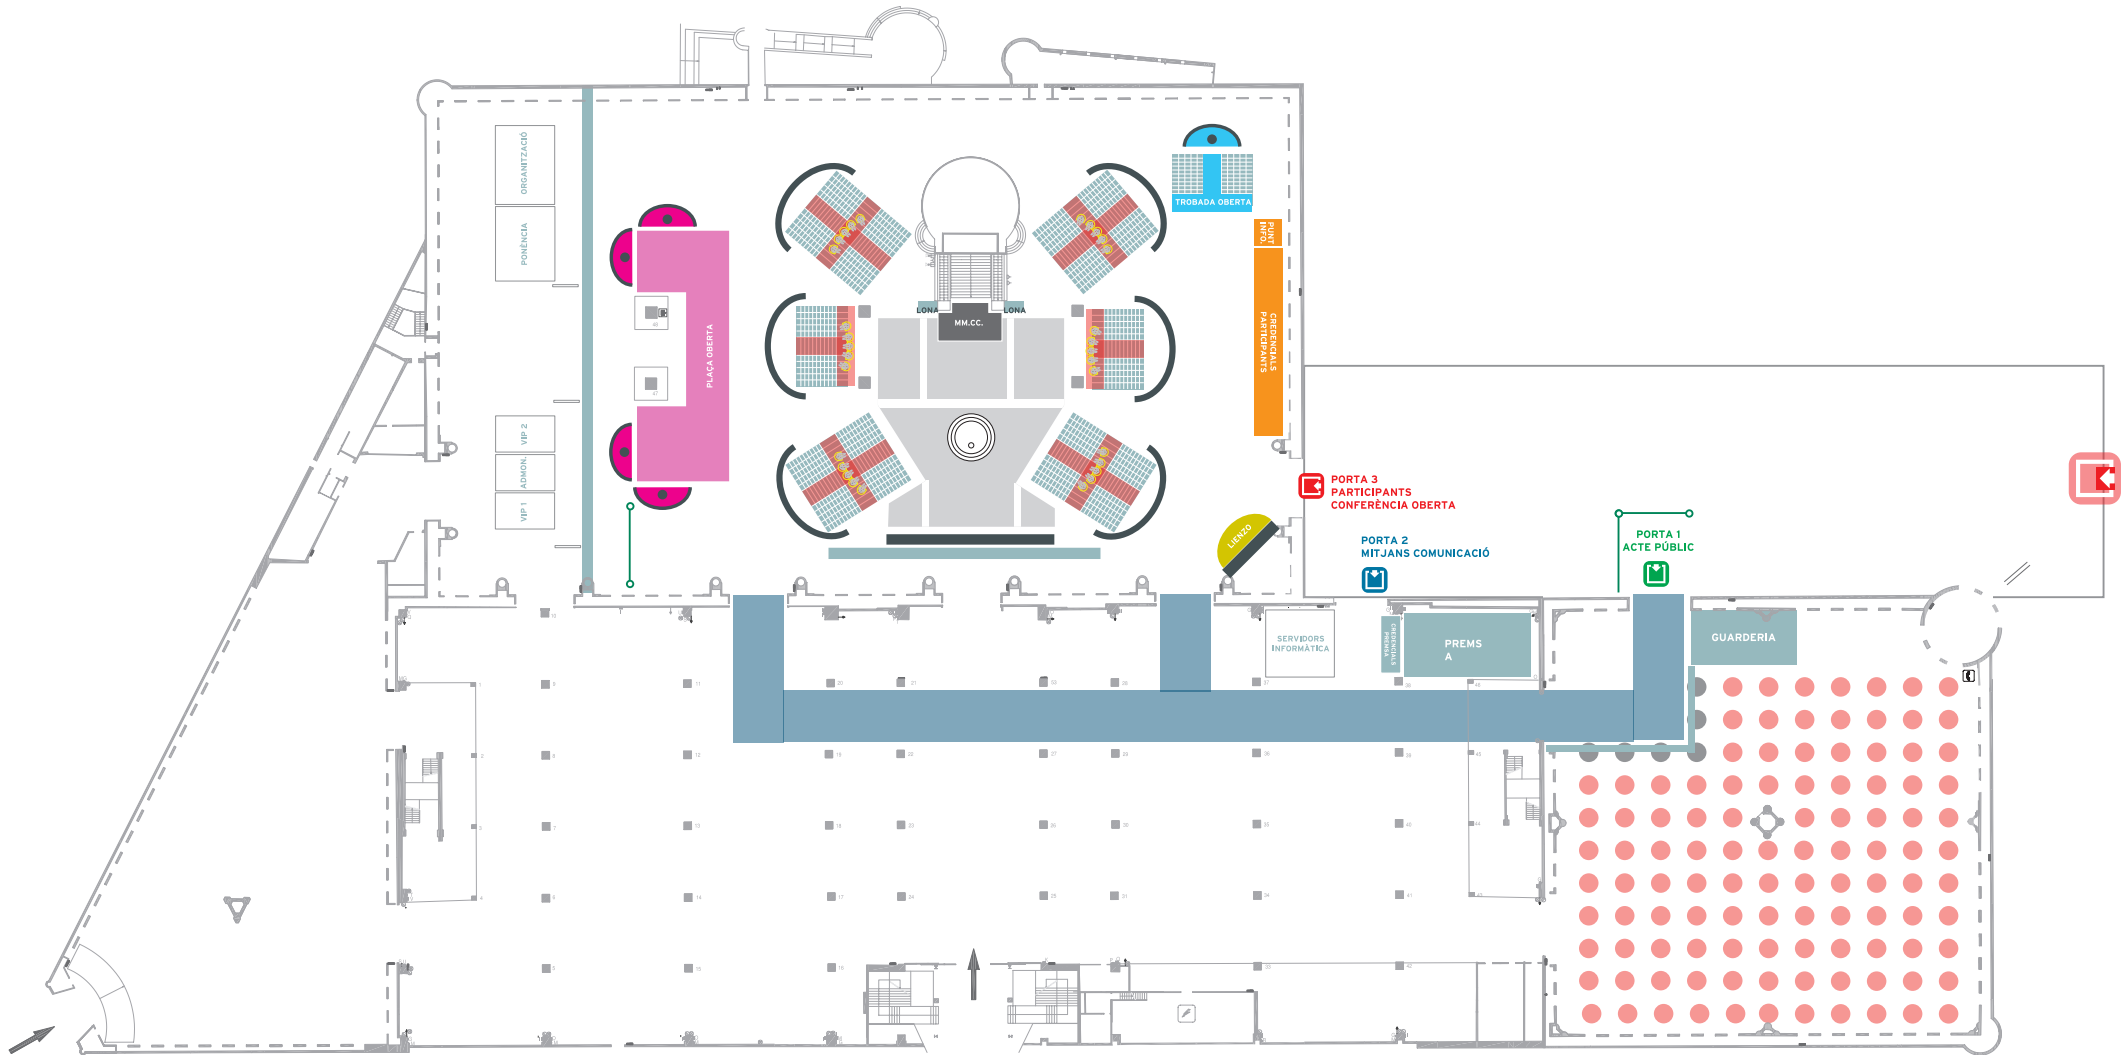

Auditorium and Banquet 1200 pax

Team tables 2560 pax

Auditorium 1842 pax