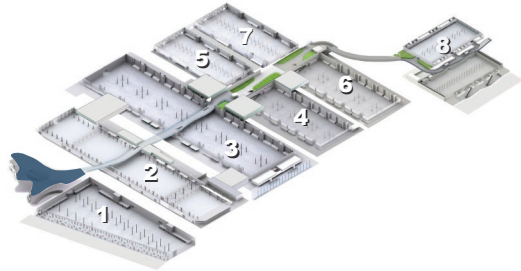

South Access

- Halls and open areas
- Enclosed rooms
- Elevators
- Restrooms
- Restaurants/ cafes
- i* Info point
-  Police station

- Halls and open areas
- Enclosed rooms
- Elevators
- Restrooms
- Restaurants/ cafes

Conference Center 1

ROOM 1.1

138 sqm
Translation cabin

Conference Center 1

ROOM 1.2

62 sqm

Conference Center 1

ROOM 1.3

56 sqm
Translation cabin

Conference Center 1

ROOM 1.4

120 sqm
Translation cabin

Conference Center 1

RECEPTION/CLOAKROOM

13 sqm (back) + 8sqm (counter)

South Entrance Level 1

LOBBY LEVEL 1

1,875 sqm
4 wooden benches

South Entrance level 1 Protocol

PROTOCOL AREA

738 sqm

South Entrance level 1 CC1

ROOM 1.5

207 sqm
80 pax (school format)
This room needs to be booked through Gastrofira. Please contact our team for details