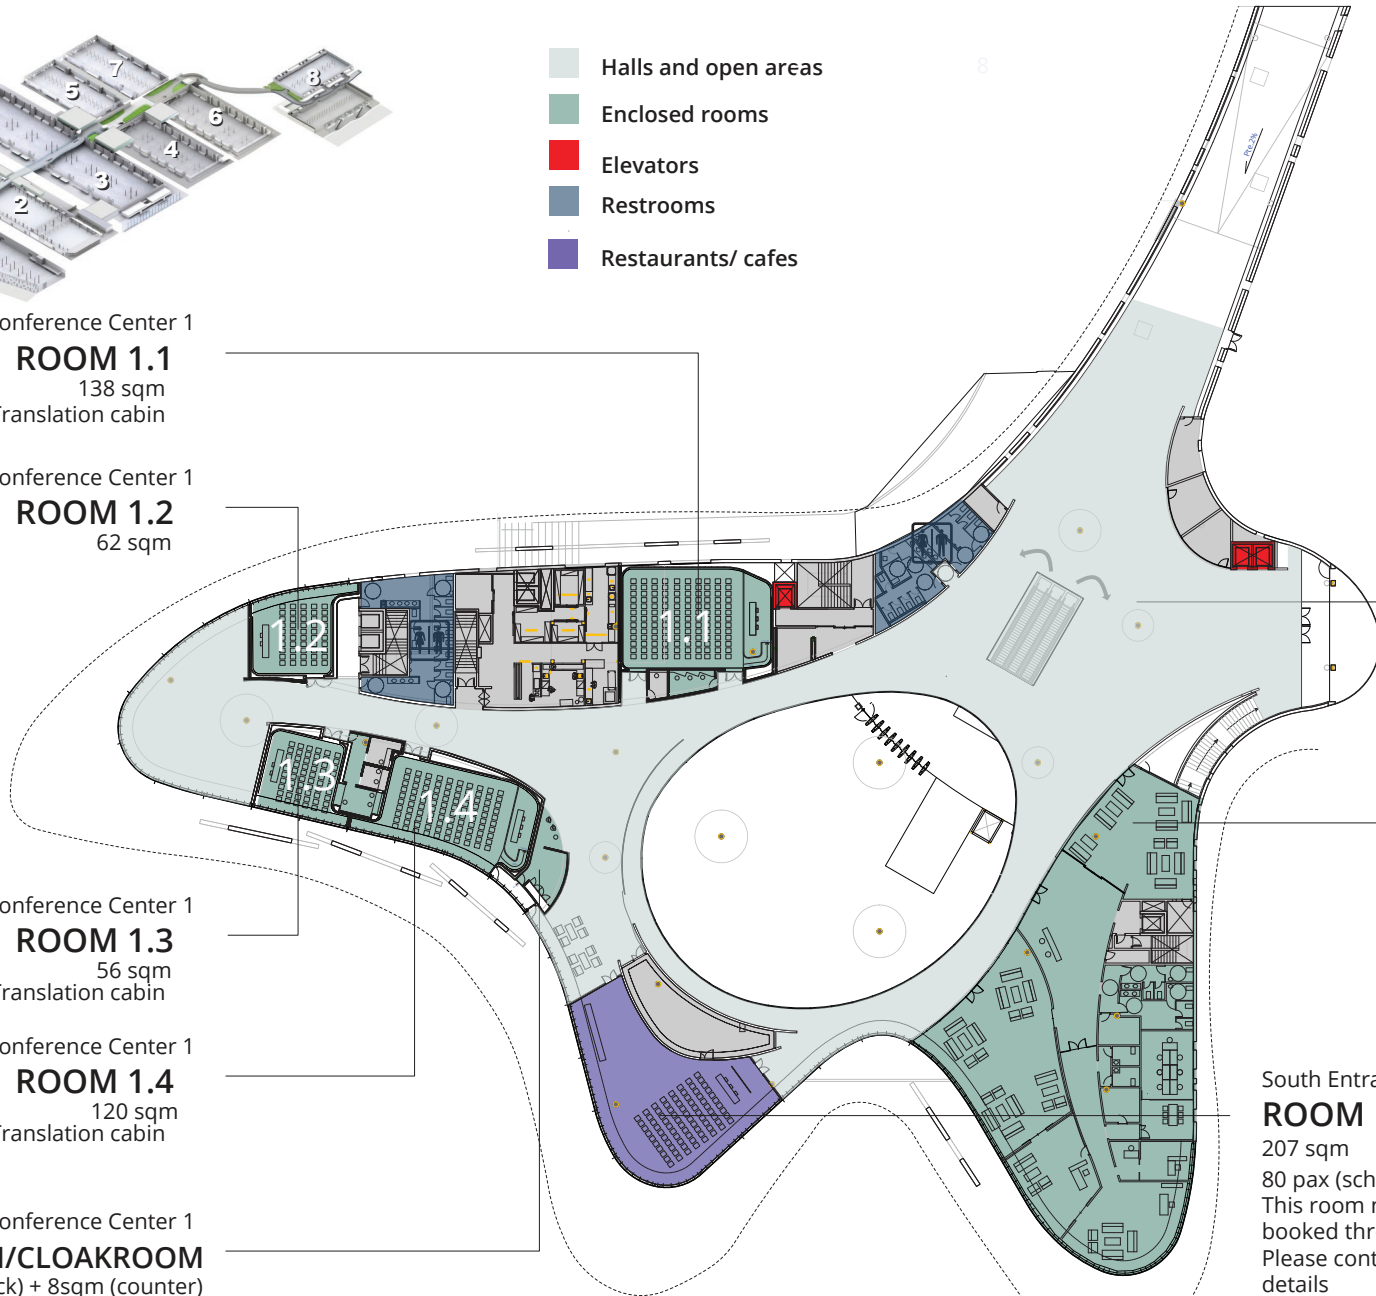

South Access

- Halls and open areas
- Enclosed rooms
- Elevators
- Restrooms
- Restaurants/ cafes
- i* Info point
-  Police station

- Halls and open areas
- Enclosed rooms
- Elevators
- Restrooms
- Restaurants/ cafes

56 sqm
Translation cabin

Conference Center 1

ROOM 1.4

120 sqm
Translation cabin

Conference Center 1

RECEPTION/CLOAKROOM

13 sqm (back) + 8sqm (counter)

South Entrance Level 1

LOBBY LEVEL 1

1,875 sqm
4 wooden benches

South Entrance level 1 Protocol

PROTOCOL AREA

738 sqm

South Entrance level 1 CC1

ROOM 1.5

207 sqm
80 pax (school format)
This room needs to be booked through Gastrofira. Please contact our team for details

South Access Customer Service and Press Areas

- Halls and open areas
- Enclosed rooms
- Elevators
- Restrooms
- Technical areas
- Kitchen facilities