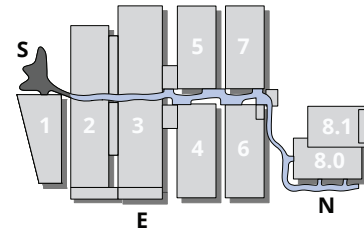

South Access

- Halls and open areas
- Enclosed rooms
- Elevators
- Restrooms
- Restaurants/ cafes
- i* Info point
-  Police station

- Halls and open areas
- Enclosed rooms
- Elevators
- Restrooms
- Restaurants/ cafes

Conference Center 1

ROOM 1.1

138 sqm
Translation cabin

Conference Center 1

ROOM 1.2

62 sqm

Conference Center 1

ROOM 1.3

56 sqm
Translation cabin

Conference Center 1

ROOM 1.4

120 sqm
Translation cabin

Conference Center 1

RECEPTION/CLOAKROOM

13 sqm (back) + 8sqm (counter)

South Entrance Level 1

LOBBY LEVEL 1

1,875 sqm
4 wooden benches

South Entrance level 1 Protocol

PROTOCOL AREA

738 sqm

South Entrance level 1 CC1

ROOM 1.5

207 sqm
80 pax (school format)
This room needs to be booked through Gastrofira. Please contact our team for details