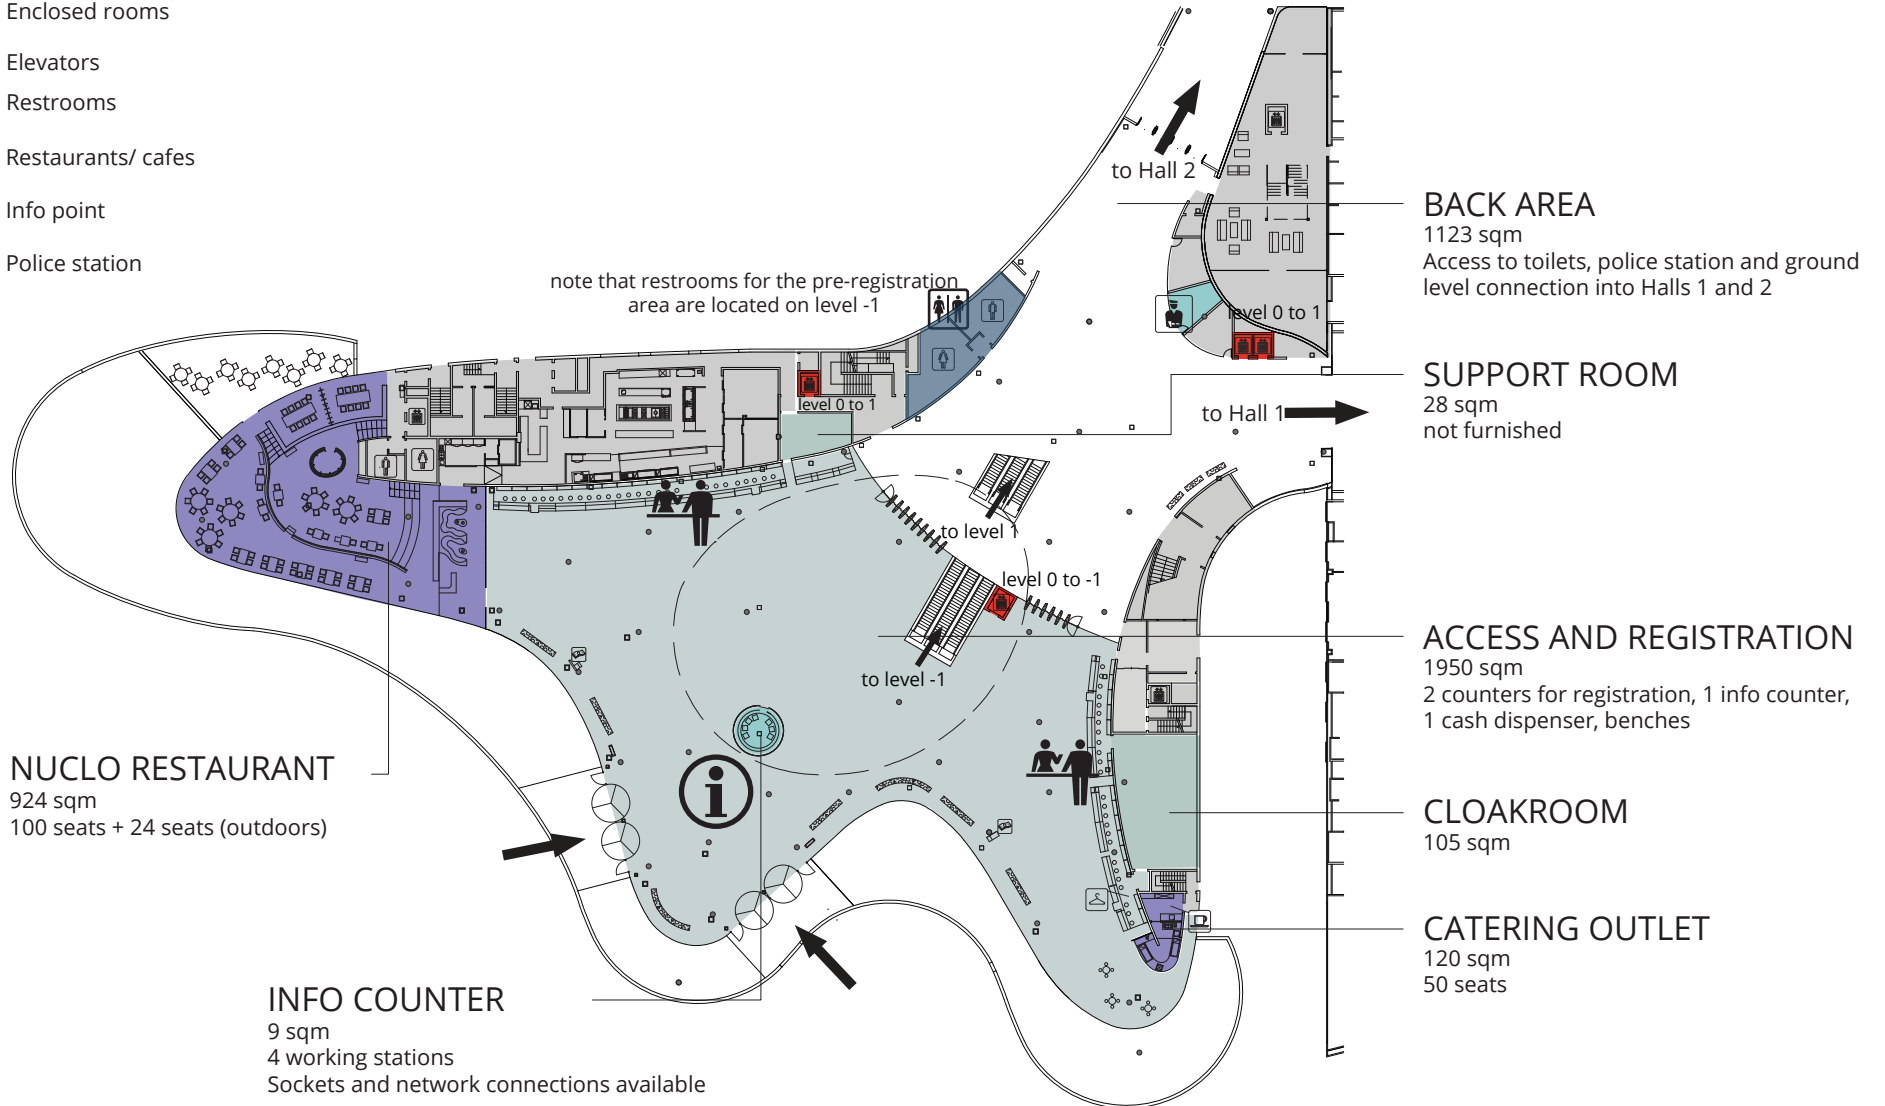

South Access

- Halls and open areas
- Enclosed rooms
- Elevators
- Restrooms
- Restaurants/ cafes
- i* Info point
-  Police station

- Halls and open areas
- Enclosed rooms
- Elevators
- Restrooms
- Restaurants/ cafes

Conference Center 1

ROOM 1.1

138 sqm
Translation cabin

Conference Center 1

ROOM 1.2

62 sqm

Conference Center 1

ROOM 1.3

56 sqm
Translation cabin

Conference Center 1

ROOM 1.4

120 sqm
Translation cabin

Conference Center 1

RECEPTION/CLOAKROOM

13 sqm (back) + 8sqm (counter)

South Entrance Level 1

LOBBY LEVEL 1

1,875 sqm
4 wooden benches

South Entrance level 1 Protocol

PROTOCOL AREA

738 sqm

South Entrance level 1 CC1

ROOM 1.5

207 sqm
80 pax (school format)
This room needs to be booked through Gastrofira. Please contact our team for details