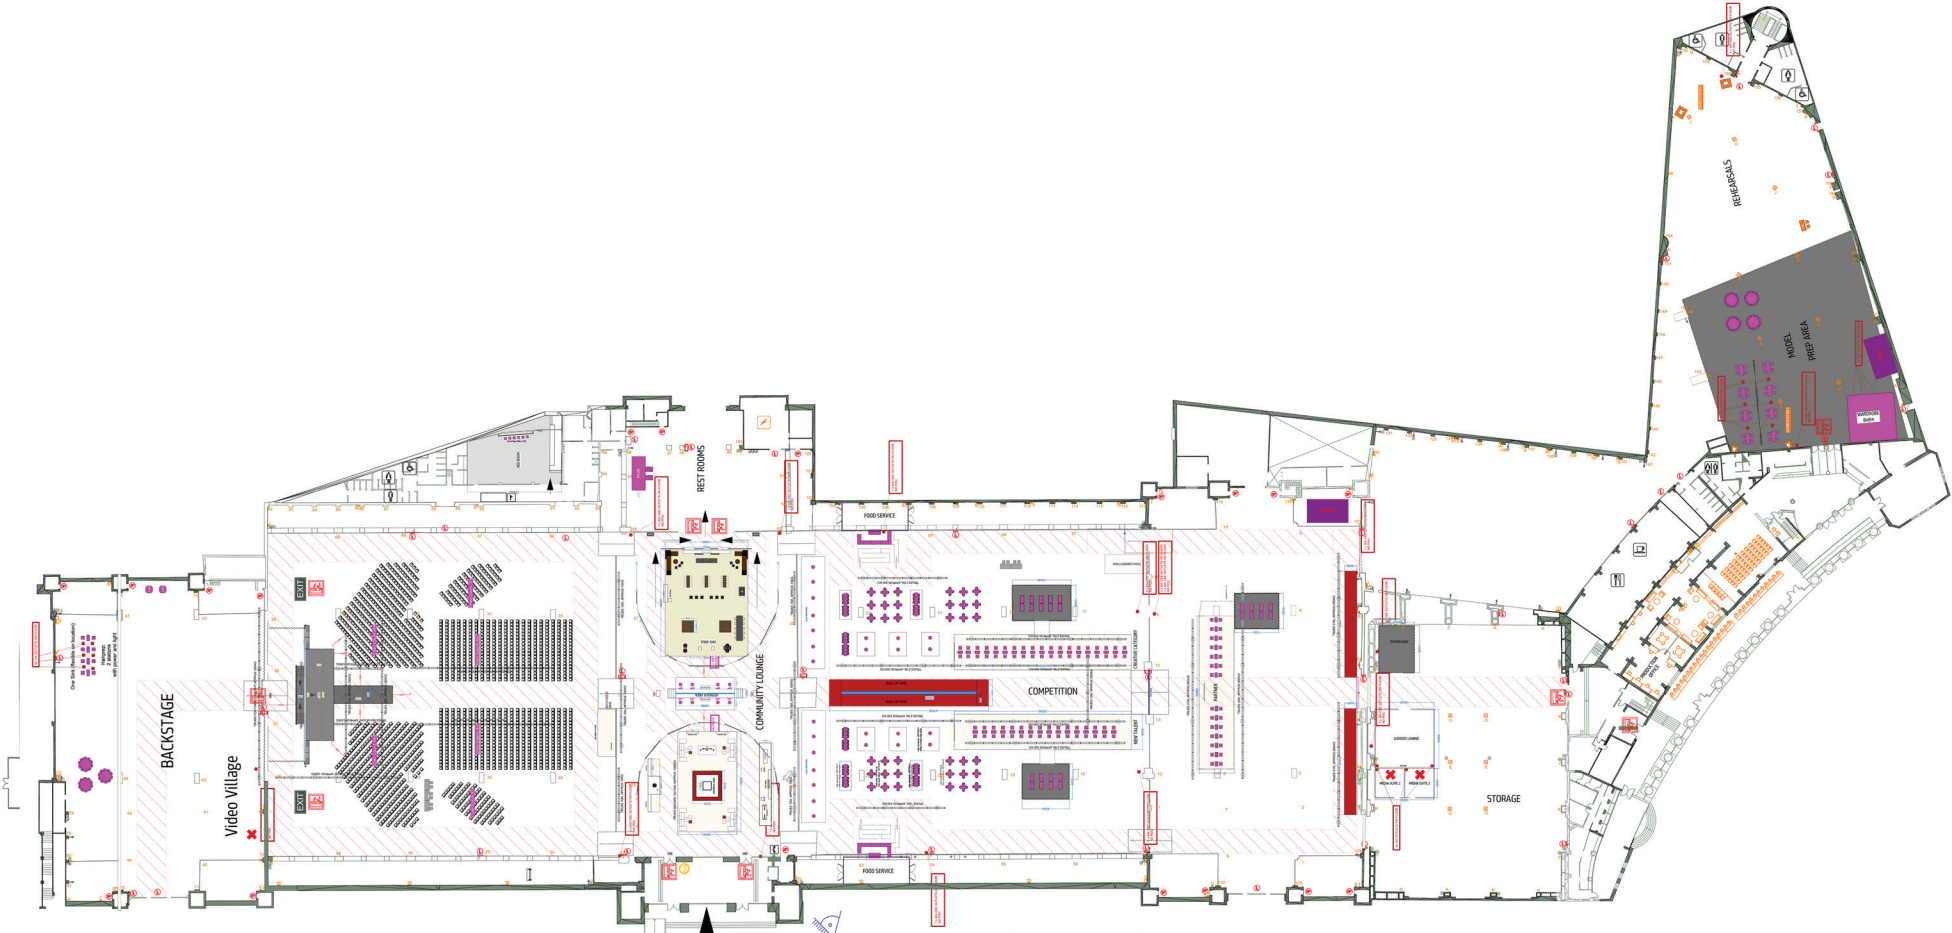

Corporate Event 2,000 pax

ARTIST SESSIONS

MAIN GUEST ENTRANCE

-  LOCAL SUPPLY
-  VISUSCREEN
-  INTERNET HARD LINE
-  SECURITY FABLES
-  EMERGENCY EXIT
-  EMERGENCY EXIT
-  CABRETS
-  POSITION UP & SINKS

PUBLIC ACCESS 1

Corporate Event and catwalk 1,500 pax