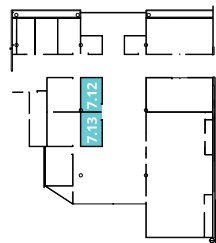

# Room 7.12 and 7.13

24 sqm each

Room height: 3.00 m

Capacity: 14 pax each

-  Built-in floor box
-  4 X wall sockets
-  Power socket
-  Air conditioning unit
-  Ventilation grill

Room capacity: 14 pax each