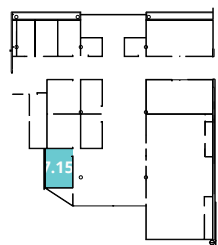

Room 7.15

35 sqm
Room height: 3.00 m

-  Built-in floor box
-  4 X wall sockets
-  Power socket
-  Air conditioning unit
-  Ventilation grill

Room capacity: 16 pax