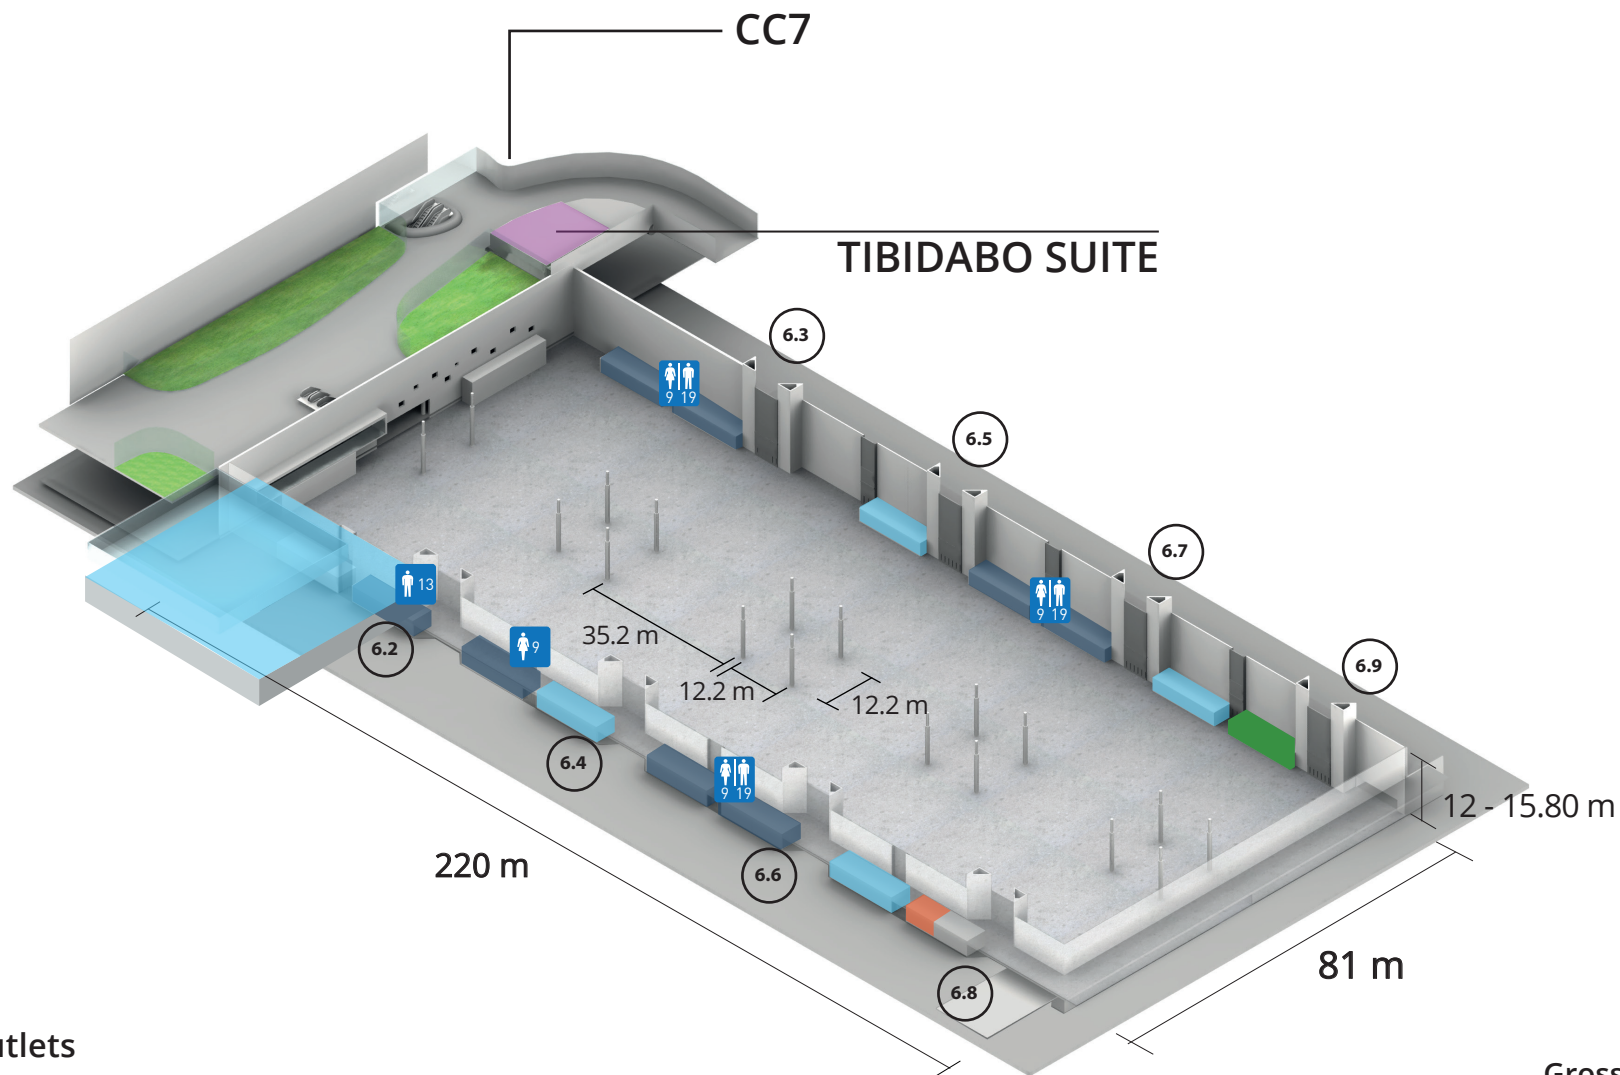

Hall 6

-  Toilets
-  Catering outlets
-  Hall Manager
-  Info Point / Cloakroom

Gross Area:
20.000 m²

Floor resistance:
5.000 kg/m²

Hall 6

Security Aisles

Hall 6

 Security Aisles