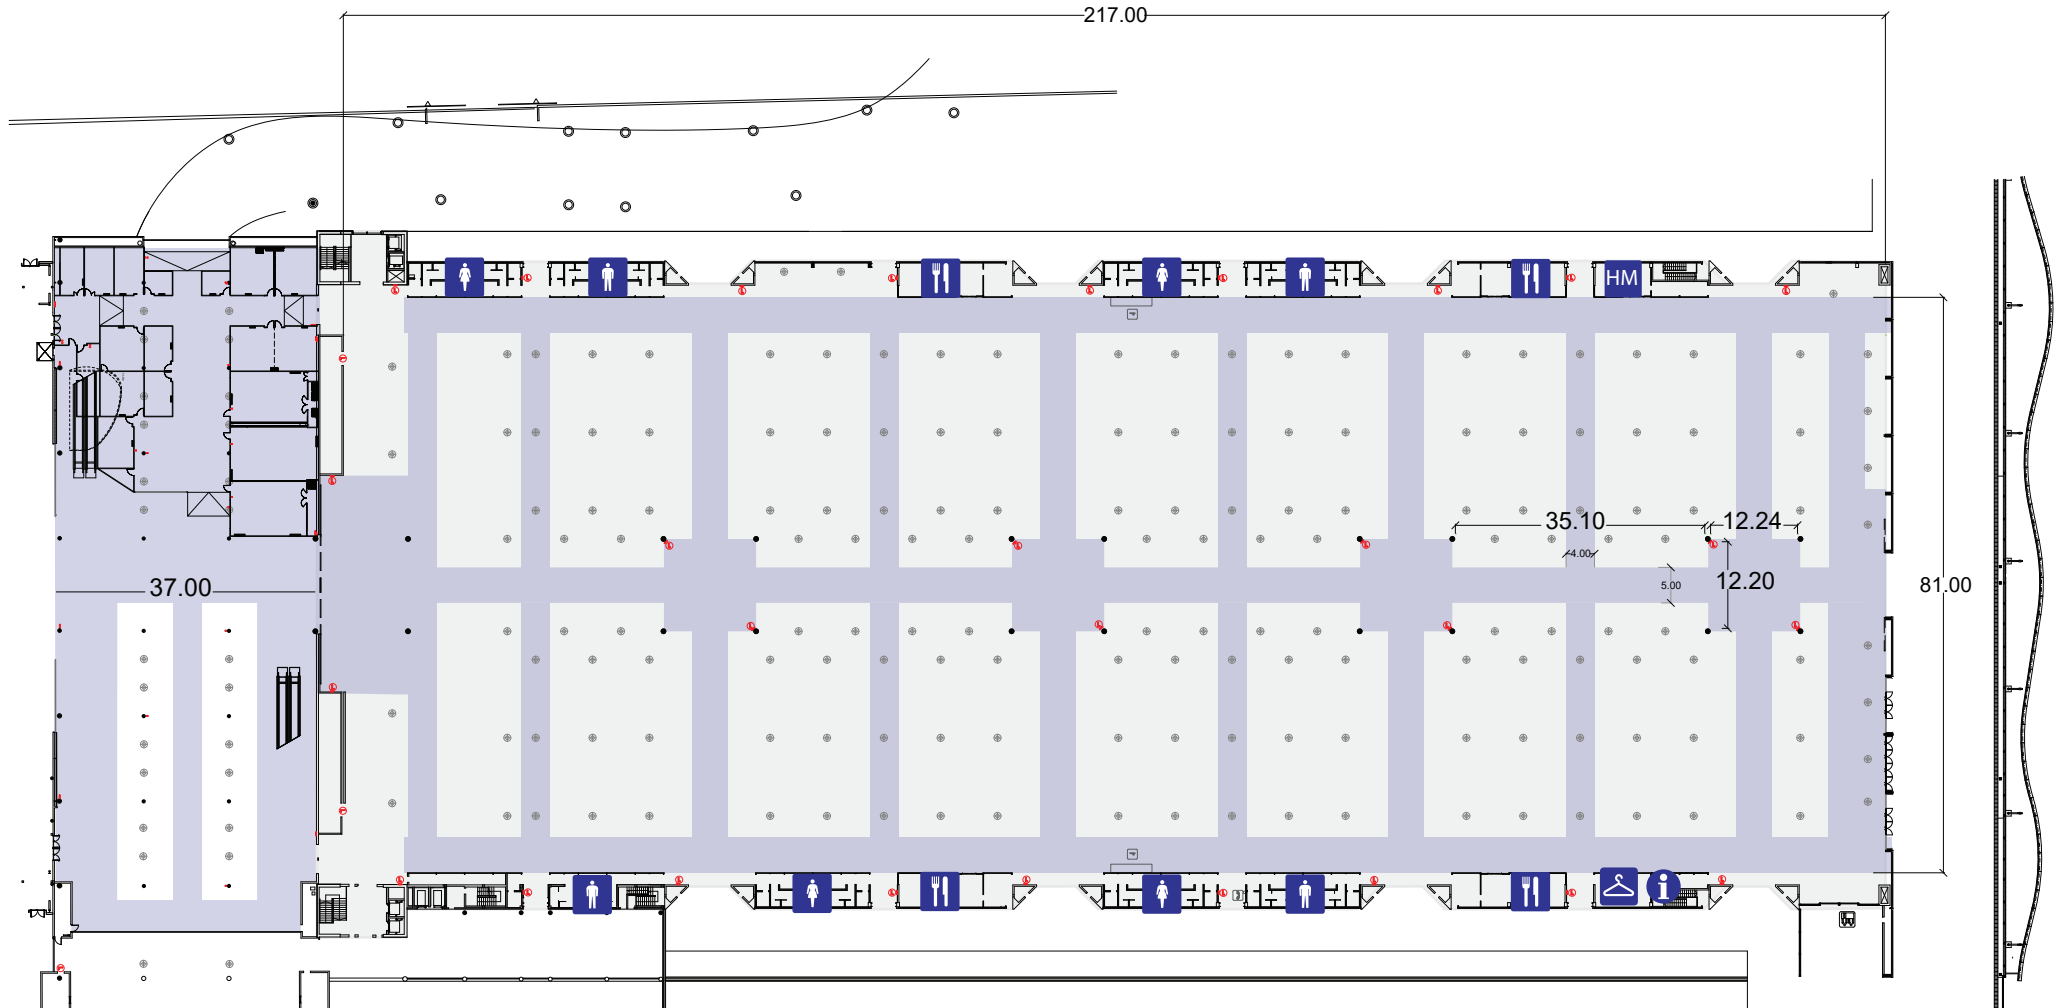

Hall 6

-  Toilets
-  Catering outlets
-  Hall Manager
-  Info Point / Cloakroom

Gross Area:
20.000 m²

Floor resistance:
5.000 kg/m²

Hall 6

Security Aisles

Hall 6

 Security Aisles