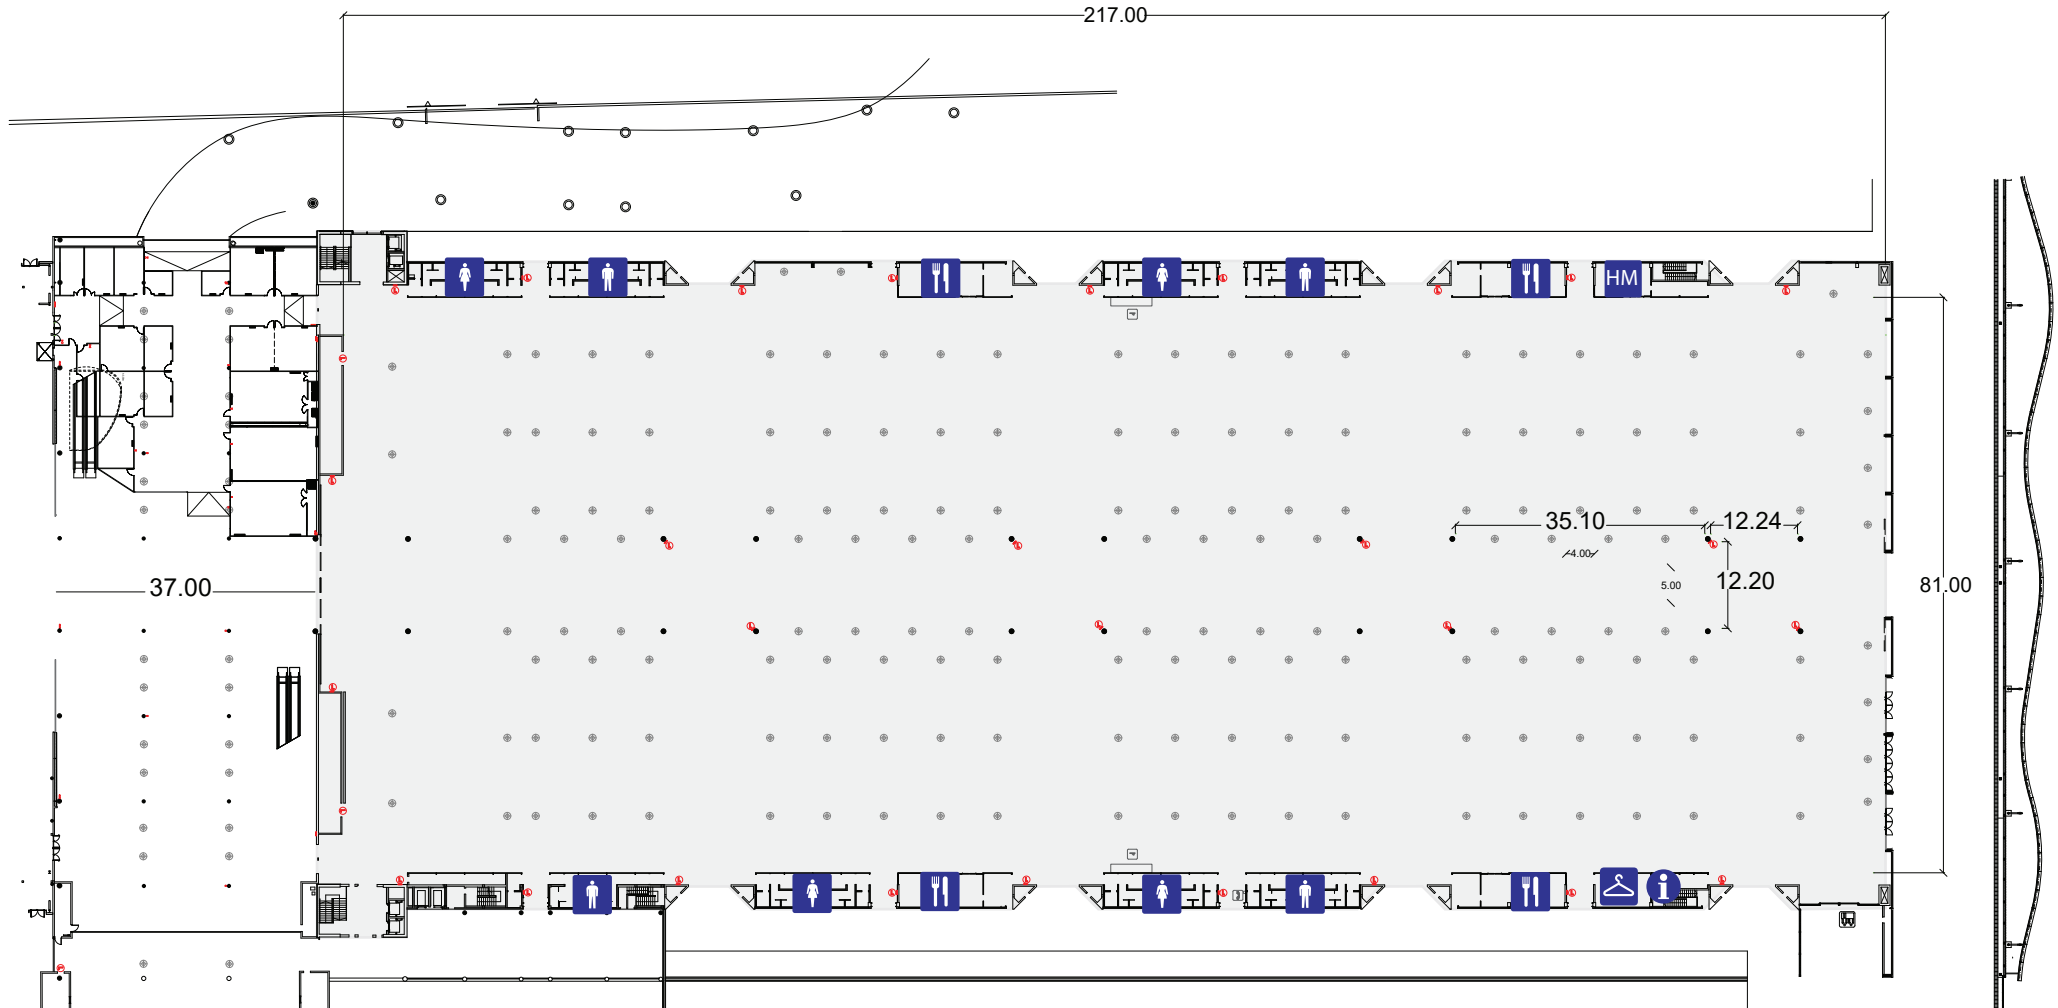

Hall 6

-  Toilets
-  Catering outlets
-  Hall Manager
-  Info Point / Cloakroom

Gross Area:
20.000 m²

Floor resistance:
5.000 kg/m²

Hall 6

Security Aisles

Hall 6

 Security Aisles