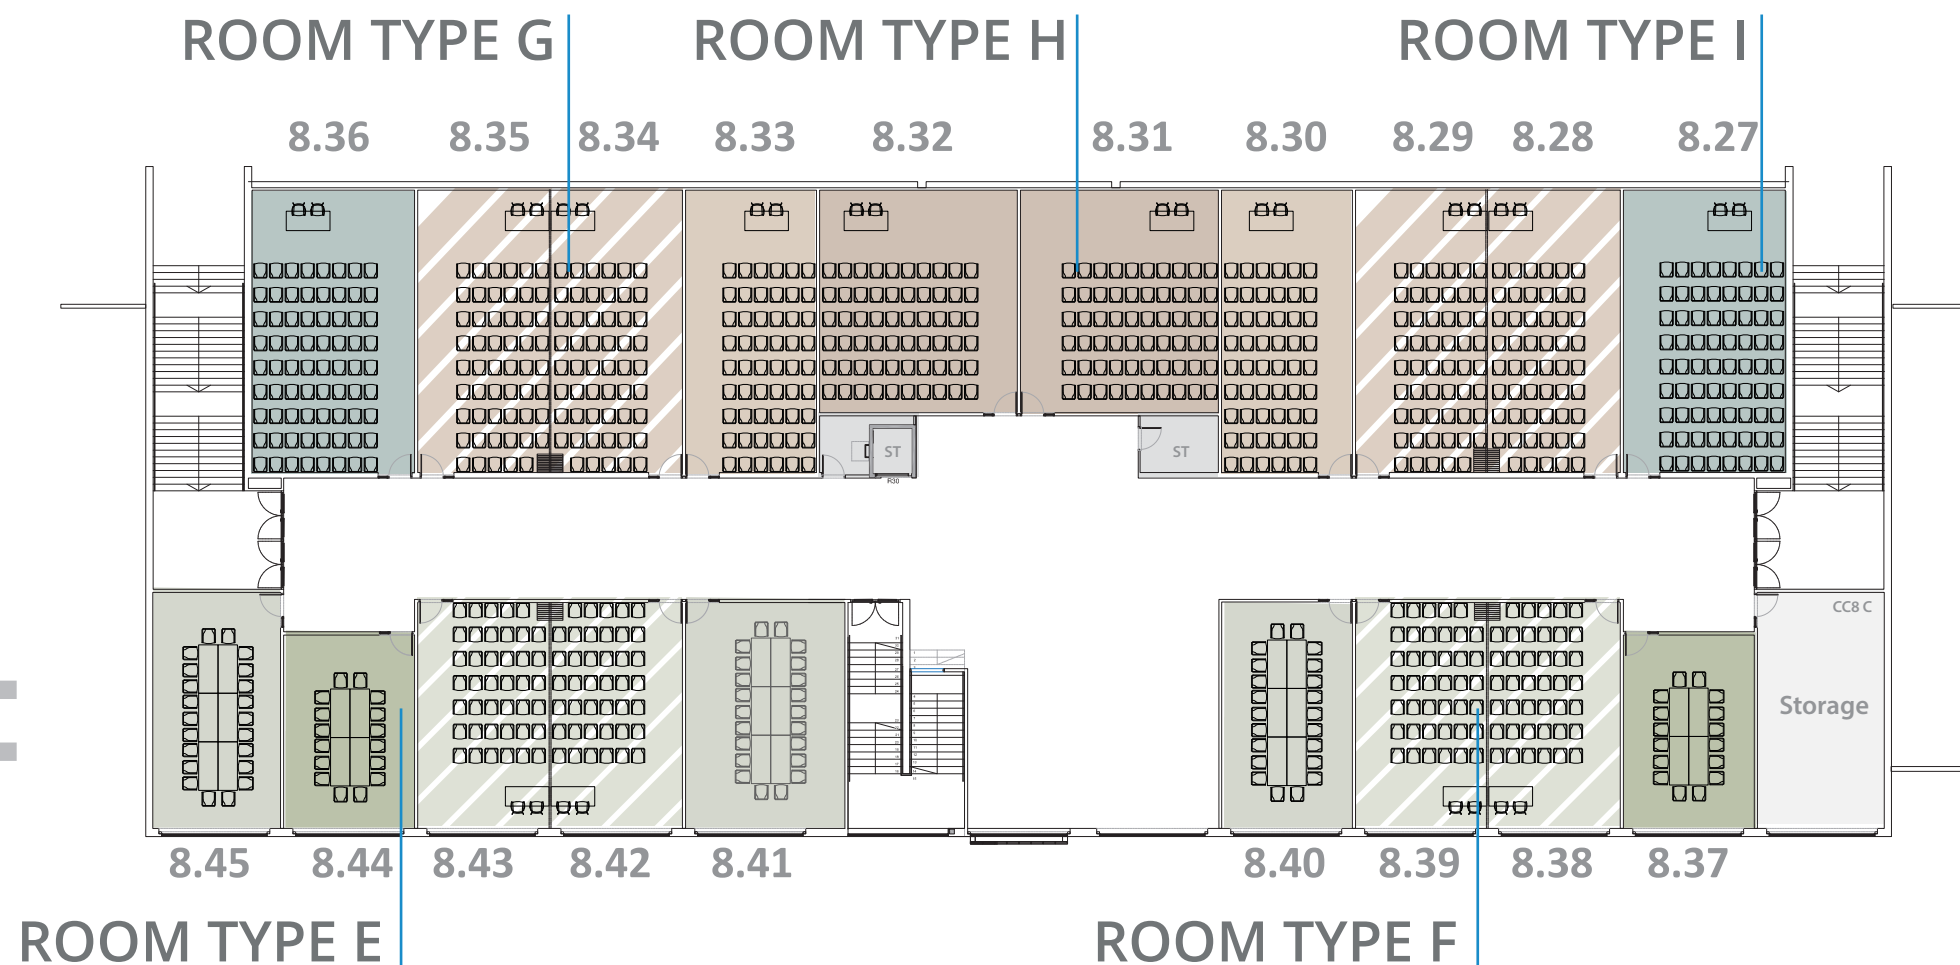

upper floor

ground floor

Capacities

	Room	Area	Capacity
12 X	Type A	30 m ²	16 pax boardroom
2 X	Type B	20 m ²	12 pax boardroom
8 X	Type C	37 m ²	35 pax theatre
all 8 can be merged into 4		Type C merged	78 m ² 77 pax theatre
4 X	Type D	31 m ²	29 pax theatre
all 4 can be merged into 2		Type D merged	62 m ² 59 pax theatre
2 X	Type E	42 m ²	16 pax boardroom
7 X	Type F	50 m ²	22 pax boardroom
4 can be merged into 2		Type F merged	100 m ² 102 pax theatre
6 X	Type G	63 m ²	28 pax boardroom
4 can be merged into 2		Type G merged	126 m ² 132 pax theatre
2 X	Type H	75 m ²	84 pax theatre
2 X	Type I	80 m ²	81 pax theatre