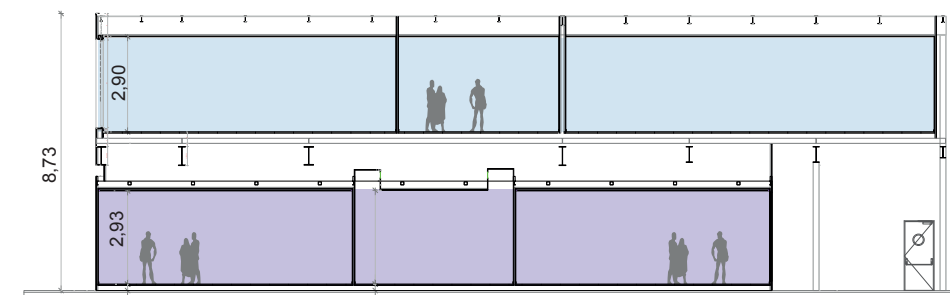

upper floor

ground floor

Capacities

	Room	Area	Capacity
12 X	Type A	30 m ²	16 pax boardroom
2 X	Type B	20 m ²	12 pax boardroom
8 X	Type C	37 m ²	35 pax theatre
all 8 can be merged into 4		Type C merged	78 m ² 77 pax theatre
4 X	Type D	31 m ²	29 pax theatre
all 4 can be merged into 2		Type D merged	62 m ² 59 pax theatre
2 X	Type E	42 m ²	16 pax boardroom
7 X	Type F	50 m ²	22 pax boardroom
4 can be merged into 2		Type F merged	100 m ² 102 pax theatre
6 X	Type G	63 m ²	28 pax boardroom
4 can be merged into 2		Type G merged	126 m ² 132 pax theatre
2 X	Type H	75 m ²	84 pax theatre
2 X	Type I	80 m ²	81 pax theatre