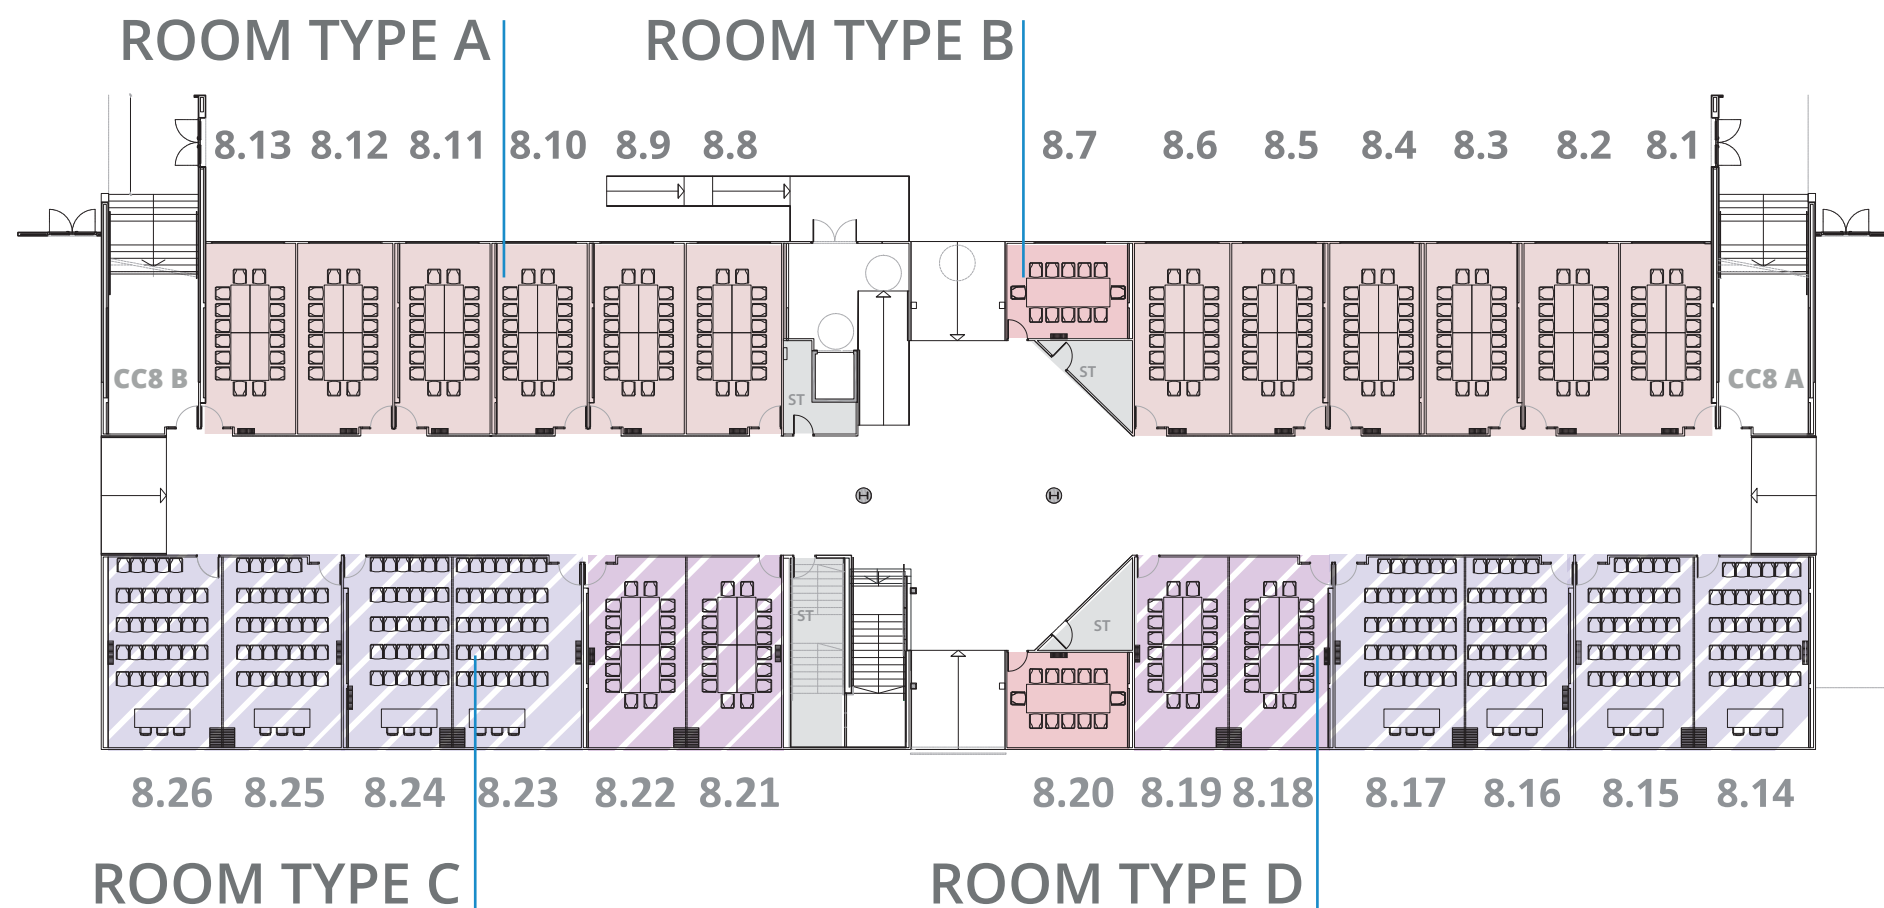

upper floor

ground floor

Capacities

	Room	Area	Capacity
12 X	Type A	30 m ²	16 pax boardroom
2 X	Type B	20 m ²	12 pax boardroom
8 X	Type C	37 m ²	35 pax theatre
all 8 can be merged into 4		Type C merged	78 m ² 77 pax theatre
4 X	Type D	31 m ²	29 pax theatre
all 4 can be merged into 2		Type D merged	62 m ² 59 pax theatre
2 X	Type E	42 m ²	16 pax boardroom
7 X	Type F	50 m ²	22 pax boardroom
4 can be merged into 2		Type F merged	100 m ² 102 pax theatre
6 X	Type G	63 m ²	28 pax boardroom
4 can be merged into 2		Type G merged	126 m ² 132 pax theatre
2 X	Type H	75 m ²	84 pax theatre
2 X	Type I	80 m ²	81 pax theatre