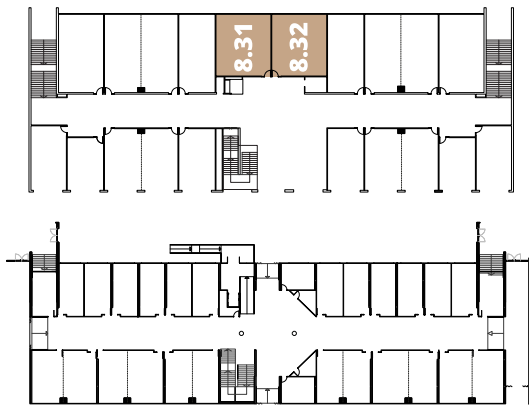

CC8 - Room Type H

upper floor

ground floor

74 m²

Room height: 2,90 m

Capacity: 60 pax

 Emergency exit