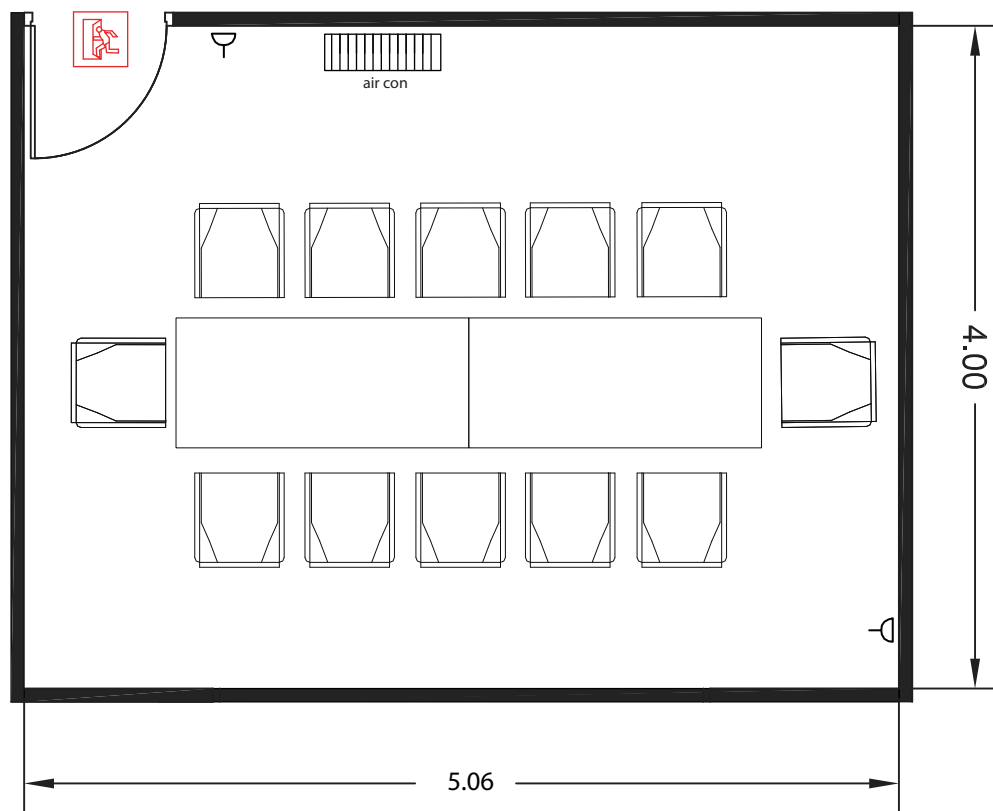

CC8 - Room Type B

Door locations vary. Please refer to the general floorplan.

20 m²
Room height: 2,93 m

 Emergency exit

Room 8.7 has a window. Room 8.20 doesn't.