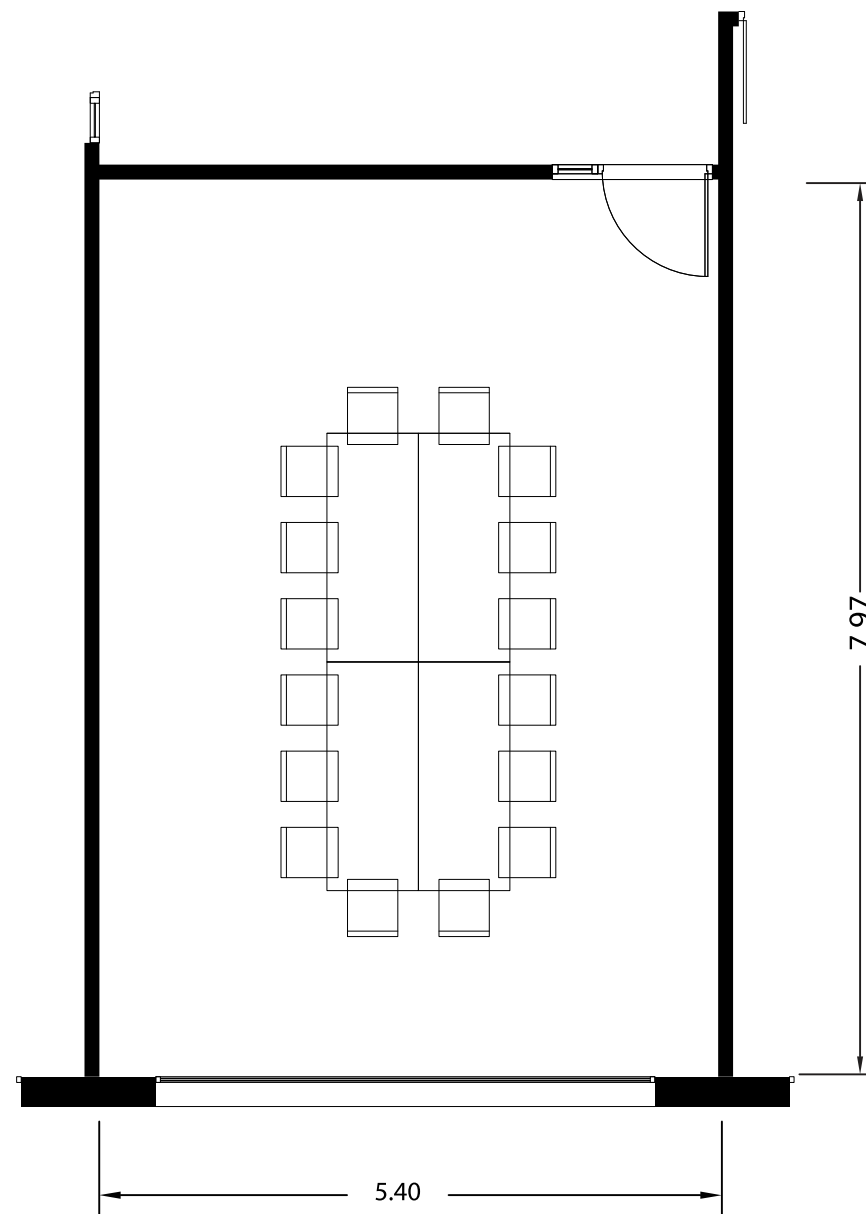

# CC8 - Room Type E

42 m<sup>2</sup>  
Room height: 2,90 m

 Emergency exit