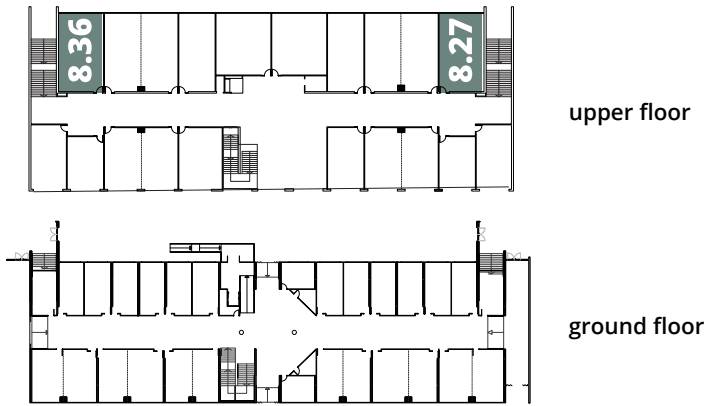

CC8 - Room Type I

78 m²
Room height: 2,90 m
Capacity theatre 72 pax (22 pax boardroom)

 Emergency exit