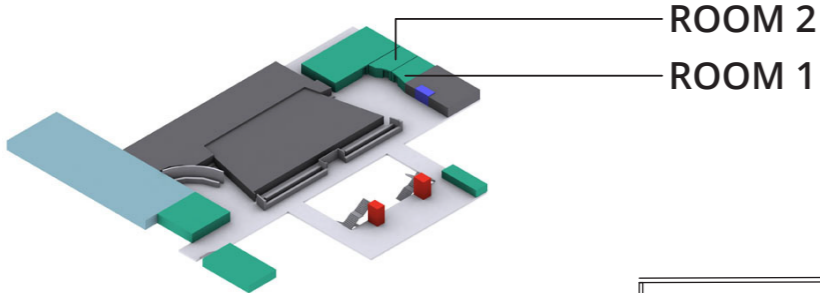

Palau de Congressos de Barcelona Rooms 1 and 2

LEVEL 1

Room 1 and 2: 39 m2 each
Room height : 3,30m

No AV equipment included in the room.

ROOM CAPACITY					
					
Theatre	Classroom	U shape	Boardroom	Banquet	Cocktail
-	-	-	16	-	-