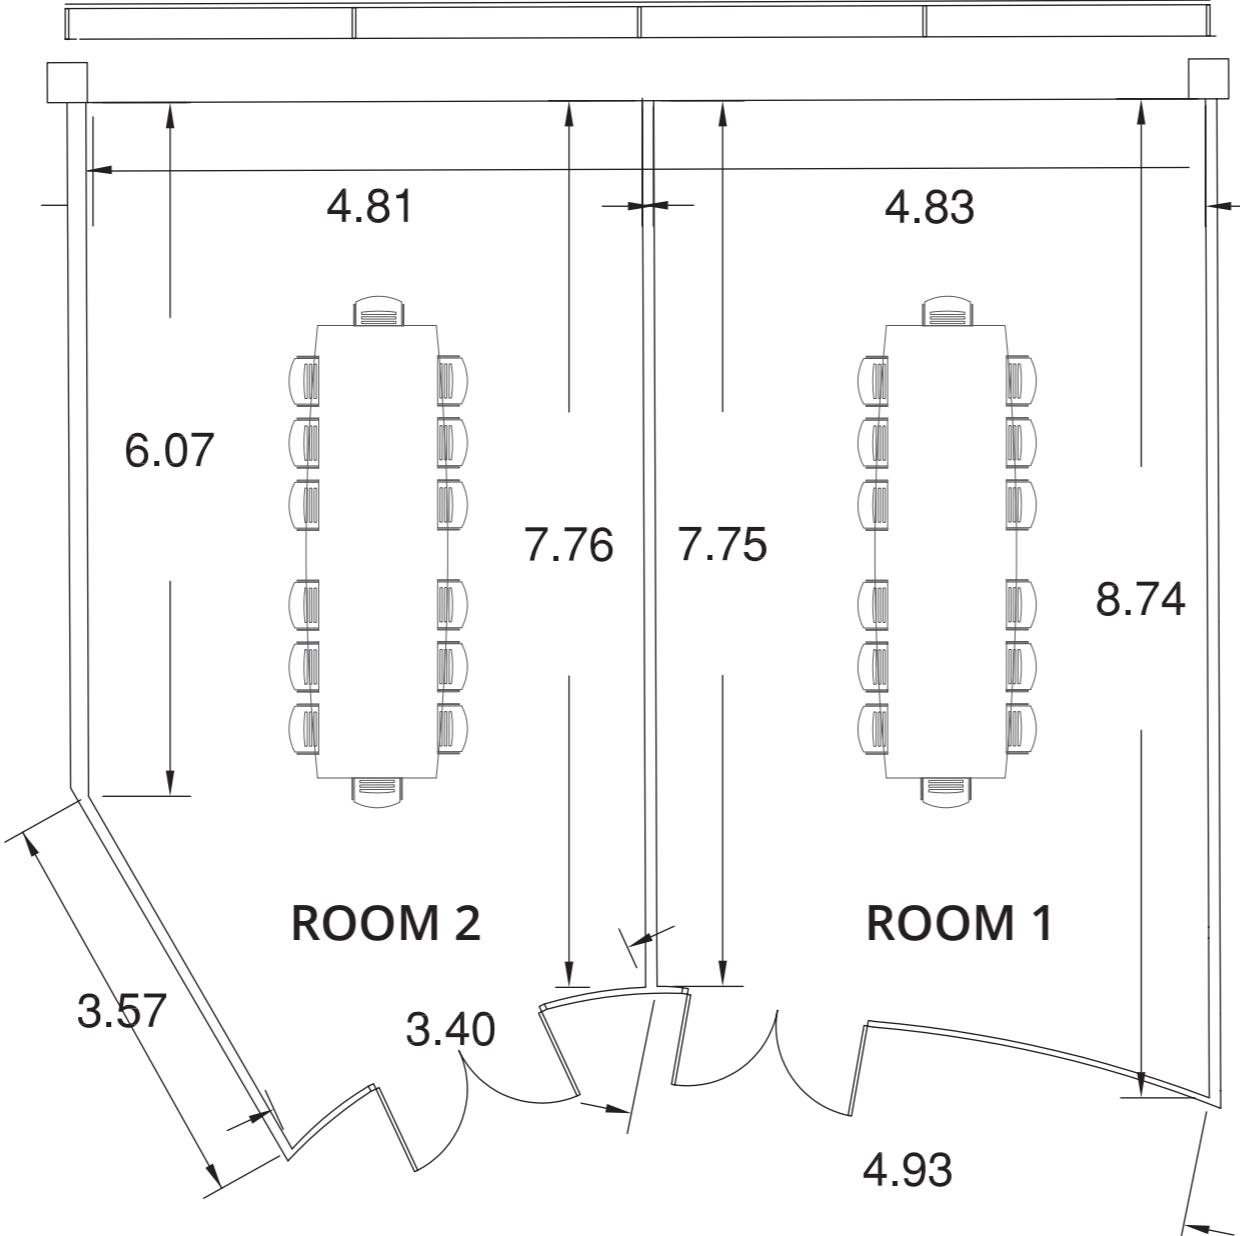

Palau de Congressos de Barcelona Rooms 1 and 2

LEVEL 1

Room 1 and 2: 39 m2 each
Room height : 3,30m

No AV equipment included in the room.

ROOM CAPACITY					
					
Theatre	Classroom	U shape	Boardroom	Banquet	Cocktail
-	-	-	16	-	-