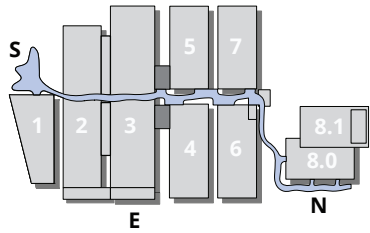

CC4 and CC5

ROOM CAPACITIES

						
	Theatre	Classroom	U shape	Boardroom	Banquet	Cocktail
4.1	326	219	69	84	-	-
4.2	89	54	24	30	-	-
4.3	81	36	24	30	-	-
4.4	80	36	24	30	-	-
	or 24+36					
4.5/4.6	24	12	12	12	-	-
5.1	415	231	69	90	-	-
5.2	134	72	33	42	-	-
5.3	134	72	33	42	-	-

Conference Center 5
MULTIFUNCTIONAL ROOM
 100 m²
 Not furnished
 Access to private restroom

-  Halls and open areas
-  Enclosed rooms
-  Elevators
-  Restrooms
-  Desk/ cloakroom

Conference Center 5
CLOAKROOM
 35 m²

Conference Center 4
CLOAKROOM
 40 m²