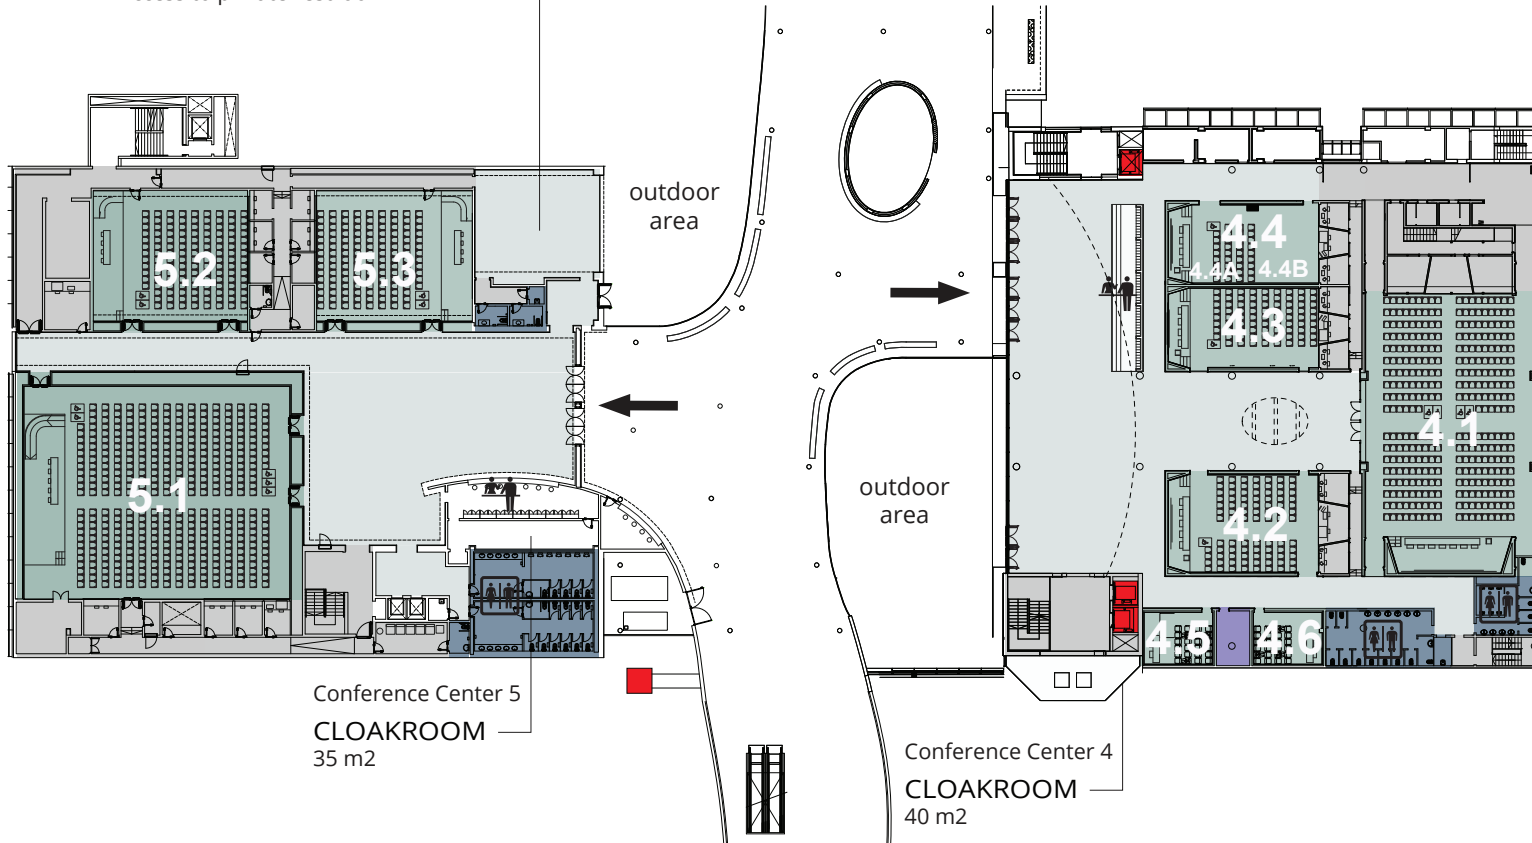

CC4 and CC5

ROOM CAPACITIES

						
	Theatre	Classroom	U shape	Boardroom	Banquet	Cocktail
4.1	326	219	69	84	-	-
4.2	89	54	24	30	-	-
4.3	81	36	24	30	-	-
4.4	80	36	24	30	-	-
	or 24+36					
4.5/4.6	24	12	12	12	-	-
5.1	415	231	69	90	-	-
5.2	134	72	33	42	-	-
5.3	134	72	33	42	-	-

Conference Center 5
MULTIFUNCTIONAL ROOM
 100 m²
 Not furnished
 Access to private restroom

-  Halls and open areas
-  Enclosed rooms
-  Elevators
-  Restrooms
-  Desk/ cloakroom

Conference Center 5
CLOAKROOM
 35 m²

Conference Center 4
CLOAKROOM
 40 m²