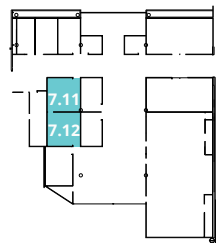

# Room 7.11 and 7.14

38 sqm each

Room height: 3.00 m

Both rooms are connected through a lockable door

-  Built-in floor box
-  4 X wall sockets
-  Power socket
-  Air conditioning unit
-  Ventilation grill

Room capacity: 16 pax each