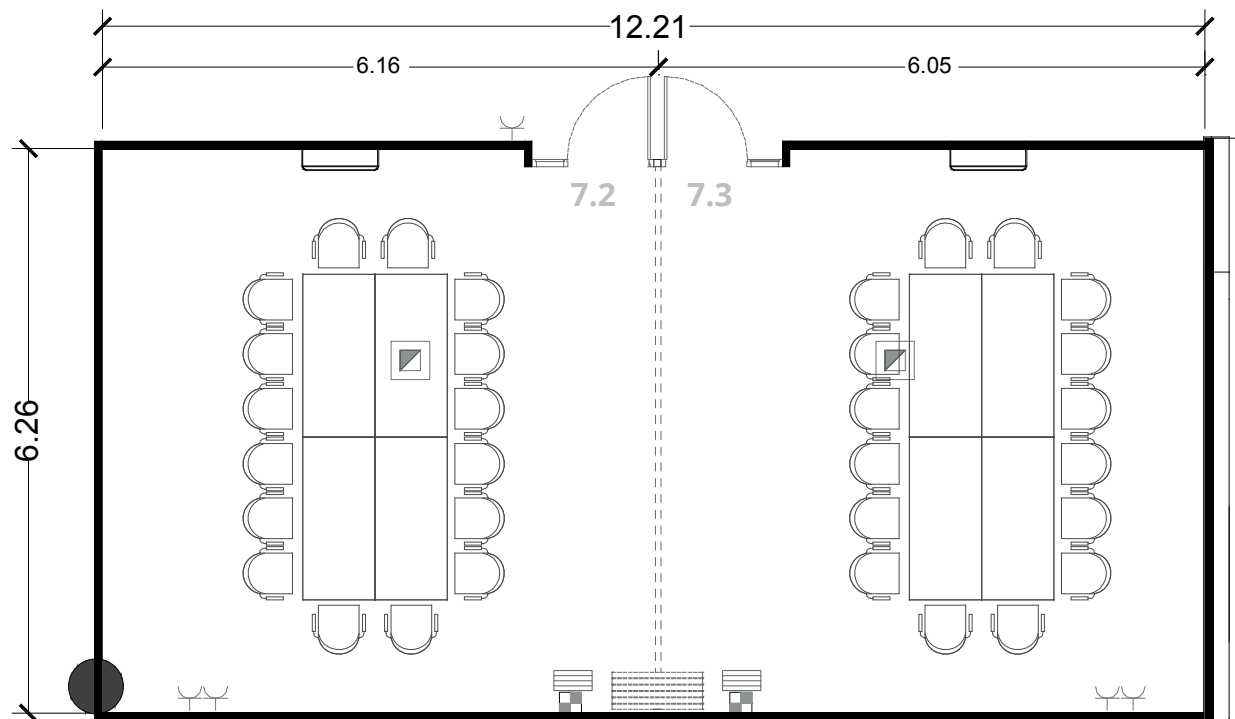

Rooms 7.2 and 7.3

74 sqm (37+ 37sqm)
Room height: 3.00 m

-  Built-in floor box
-  4 X wall sockets
-  Power socket
-  Air conditioning unit
-  Ventilation grill

ROOM CAPACITIES				
				
	Theatre	Classroom	U shape	Boardroom
7.2 or 7.3	20/21	16	12	16
7.2 + 7.3	67	36	27	30

The default format is boardroom