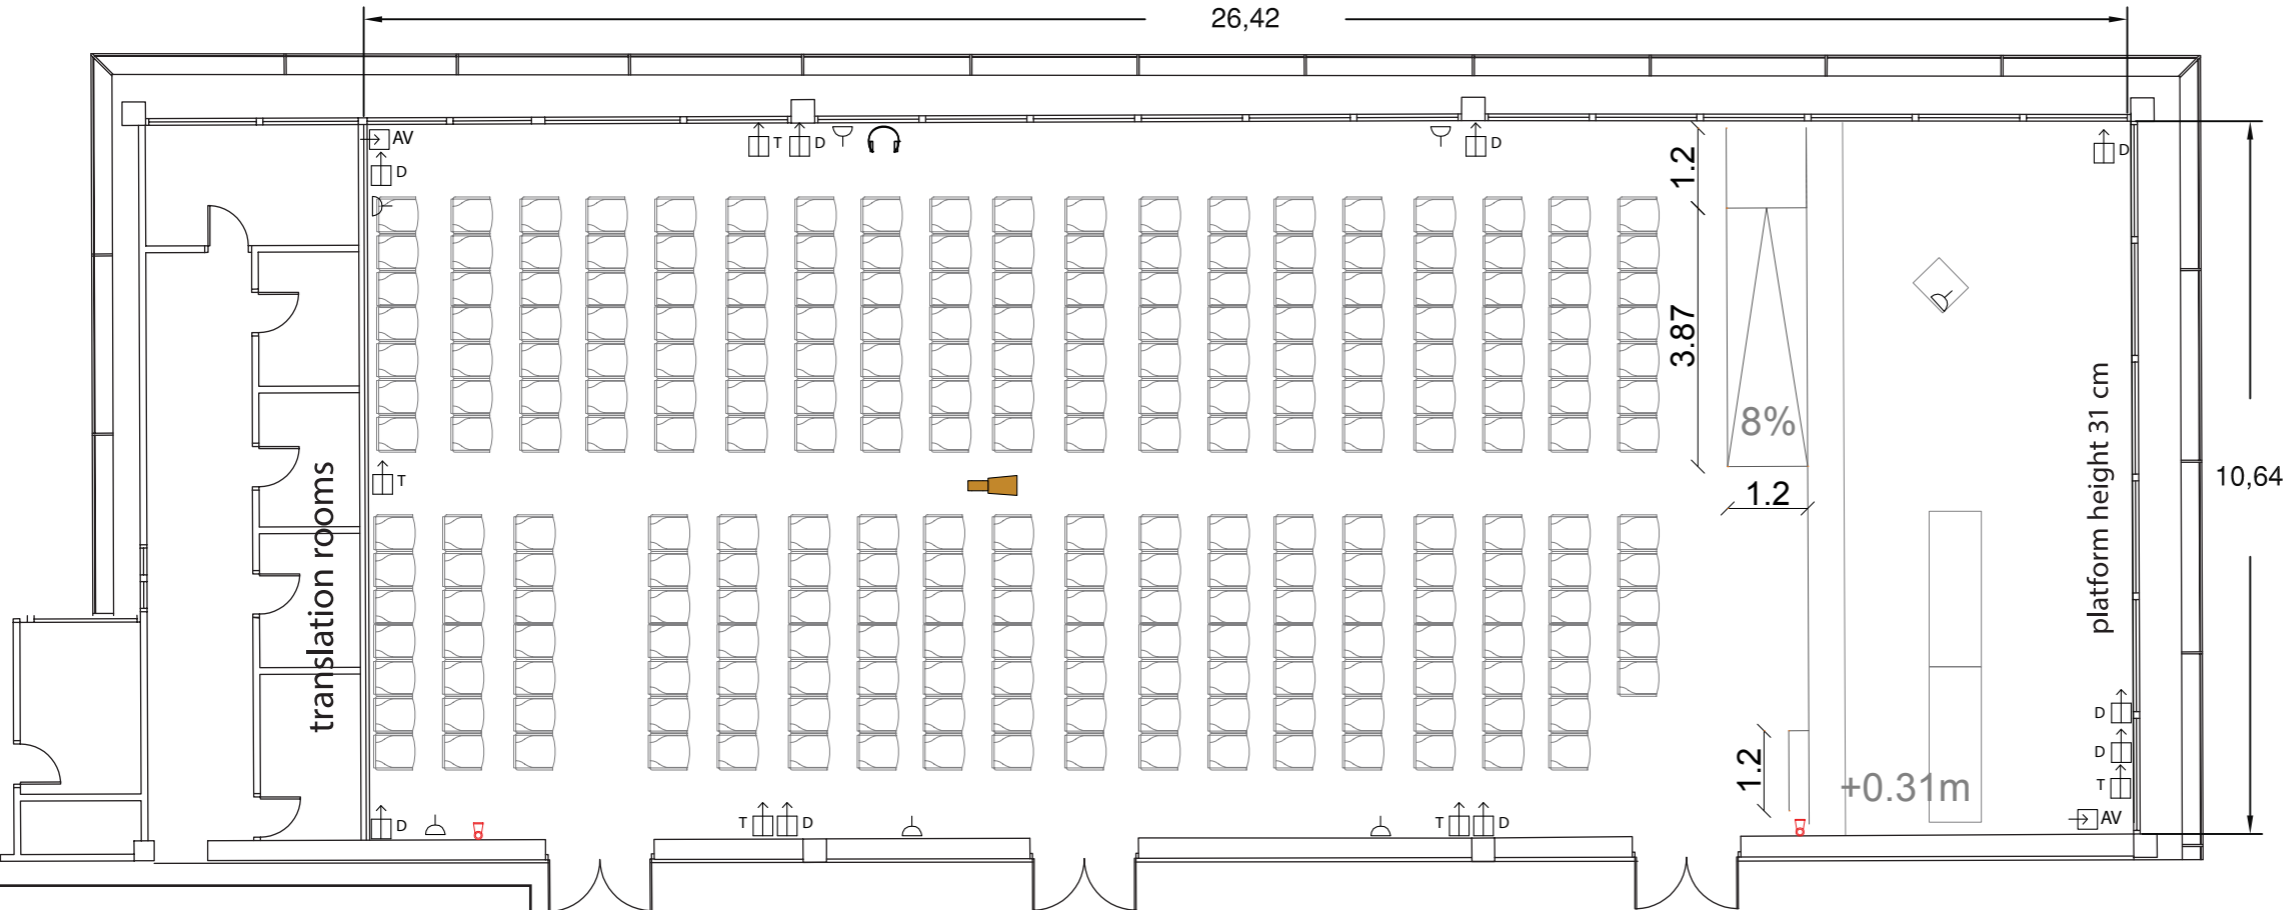

Palau de Congressos de Barcelona Room 5

ROOM 5

LEVEL 2

Area 281 m2
Height 3,48 m
Screens: 1

- Emergency exit
- Fire extinguisher
- Built-in floor box
- Video connection
- Projector
- Sound connection
- Telephone line
- Data/internet line
- TV/antenna line
- Power socket

AUDIO
 1 X 12CH-in Audio mixer table.
 1 X Wireless system (either handheld or headset)
 4 X 30cm Flexo microphone for table or lectern
 6 X 4" Speaker cone box
 Simultaneous translation system. Up to 4 different languages (receivers not included).

VIDEO
 1 X 6000 Lumens HD laser projector, HDMI Input
 1 X Laptop
 1 X Laser presenter

Projection area (4:3) - 356 x 268cm
 Projection area (16:9) - 477 x 268cm

ROOM CAPACITY					
Theatre 250	Classroom 69	U shape 30	Boardroom -	Banquet 80	Cocktail 207